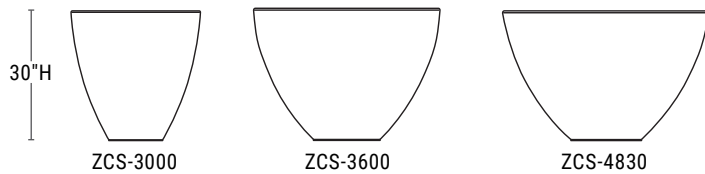

Zena Collection, GFRC

- Lightweight GFRC concrete planters designed to be durable despite low weight
- Coordinates with our self-watering container irrigation products
- Drain holes standard
- Round planter sizes from 24" to 60"

PRODUCT	SHAPE	DIA.	HEIGHT	BASE SIZE	WEIGHT (LBS.)	VOLUME (CUBIC FT.)	INTERIOR TOP	IRRIGATION
ZCS-2418	Round	24" dia	18"	10"	134	1	20" dia	CWC-1500
ZCS-2400	Round	24" dia	24"	10"	173	2	20" dia	CWC-1600
ZCS-3018	Round	30" dia	18"	11"	156	2	26" dia	CWM-1114-MS
ZCS-3024	Round	30" dia	24"	11"	198	3	26" dia	CWM-1714-MS
ZCS-3000	Round	30" dia	30"	13"	264	4	26" dia	CWC-2100/CWM-1120-2k
ZCS-3618	Round	36" dia	18"	11"	182	3	32" dia	CWM-1114-MS
ZCS-3624	Round	36" dia	24"	11"	225	4	32" dia	CWM-1114-2k
ZCS-3600	Round	36" dia	30"	14"	303	6	32" dia	CWM-1720-MS/CWM-1714-2k
ZCS-4818	Round	48" dia	18"	13"	244	5	44" dia	CWM-1114-2k
ZCS-4824	Round	48" dia	24"	13"	303	7	44" dia	CWM-1714-2k
ZCS-4830	Round	48" dia	30"	17"	392	11	44" dia	CWM-1720-2k
ZCS-4800	Round	48" dia	36"	17"	455	13	44" dia	CWM-1720-2k
ZCS-6018	Round	60" dia	18"	16"	325	9	56" dia	CWM-1714-2k
ZCS-6024	Round	60" dia	24"	16"	396	12	56" dia	CWM-1714-3k
ZCS-6036	Round	60" dia	36"	16"	562	22	56" dia	CWM-1720-3k
ZCS-6000	Round	60" dia	42"	21"	634	26	56" dia	CWM-1720-3k