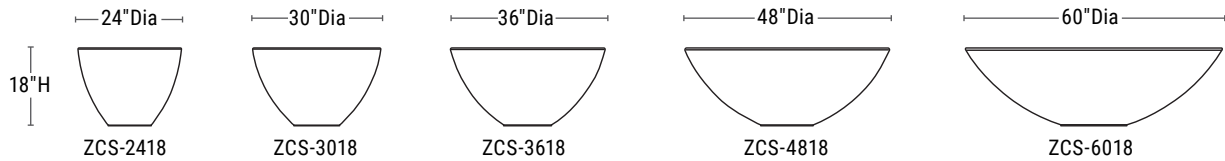

Zena Collection, GFRC

- Lightweight GFRC concrete planters designed to be durable despite low weight
- Coordinates with our self-watering container irrigation products
- Drain holes standard
- Round planter sizes from 24" to 60"

PRODUCT	SHAPE	DIA.	HEIGHT	BASE SIZE	WEIGHT (LBS.)	VOLUME (CUBIC FT.)	INTERIOR TOP	IRRIGATION
ZCS-2418	Round	24" dia	18"	10"	134	1	20" dia	CWC-1500
ZCS-2400	Round	24" dia	24"	10"	173	2	20" dia	CWC-1600
ZCS-3018	Round	30" dia	18"	11"	156	2	26" dia	CWM-1114-MS
ZCS-3024	Round	30" dia	24"	11"	198	3	26" dia	CWM-1714-MS
ZCS-3000	Round	30" dia	30"	13"	264	4	26" dia	CWC-2100/CWM-1120-2k
ZCS-3618	Round	36" dia	18"	11"	182	3	32" dia	CWM-1114-MS
ZCS-3624	Round	36" dia	24"	11"	225	4	32" dia	CWM-1114-2k
ZCS-3600	Round	36" dia	30"	14"	303	6	32" dia	CWM-1720-MS/CWM-1714-2k
ZCS-4818	Round	48" dia	18"	13"	244	5	44" dia	CWM-1114-2k
ZCS-4824	Round	48" dia	24"	13"	303	7	44" dia	CWM-1714-2k
ZCS-4830	Round	48" dia	30"	17"	392	11	44" dia	CWM-1720-2k
ZCS-4800	Round	48" dia	36"	17"	455	13	44" dia	CWM-1720-2k
ZCS-6018	Round	60" dia	18"	16"	325	9	56" dia	CWM-1714-2k
ZCS-6024	Round	60" dia	24"	16"	396	12	56" dia	CWM-1714-3k
ZCS-6036	Round	60" dia	36"	16"	562	22	56" dia	CWM-1720-3k
ZCS-6000	Round	60" dia	42"	21"	634	26	56" dia	CWM-1720-3k