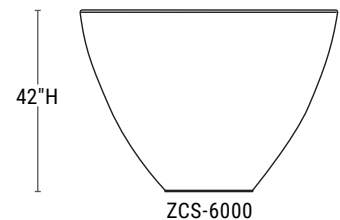

Zena Collection, GFRC

- Lightweight GFRC concrete planters designed to be durable despite low weight
- Coordinates with our self-watering container irrigation products
- Drain holes standard
- Round planter sizes from 24" to 60"

PRODUCT	SHAPE	DIA.	HEIGHT	BASE SIZE	WEIGHT (LBS.)	VOLUME (CUBIC FT.)	INTERIOR TOP	IRRIGATION
ZCS-2418	Round	24" dia	18"	10"	134	1	20" dia	CWC-1500
ZCS-2400	Round	24" dia	24"	10"	173	2	20" dia	CWC-1600
ZCS-3018	Round	30" dia	18"	11"	156	2	26" dia	CWM-1114-MS
ZCS-3024	Round	30" dia	24"	11"	198	3	26" dia	CWM-1714-MS
ZCS-3000	Round	30" dia	30"	13"	264	4	26" dia	CWC-2100/CWM-1120-2k
ZCS-3618	Round	36" dia	18"	11"	182	3	32" dia	CWM-1114-MS
ZCS-3624	Round	36" dia	24"	11"	225	4	32" dia	CWM-1114-2k
ZCS-3600	Round	36" dia	30"	14"	303	6	32" dia	CWM-1720-MS/CWM-1714-2k
ZCS-4818	Round	48" dia	18"	13"	244	5	44" dia	CWM-1114-2k
ZCS-4824	Round	48" dia	24"	13"	303	7	44" dia	CWM-1714-2k
ZCS-4830	Round	48" dia	30"	17"	392	11	44" dia	CWM-1720-2k
ZCS-4800	Round	48" dia	36"	17"	455	13	44" dia	CWM-1720-2k
ZCS-6018	Round	60" dia	18"	16"	325	9	56" dia	CWM-1714-2k
ZCS-6024	Round	60" dia	24"	16"	396	12	56" dia	CWM-1714-3k
ZCS-6036	Round	60" dia	36"	16"	562	22	56" dia	CWM-1720-3k
ZCS-6000	Round	60" dia	42"	21"	634	26	56" dia	CWM-1720-3k