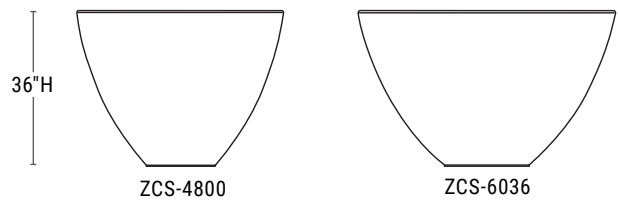

Zena Collection, GFRC

- Lightweight GFRC concrete planters designed to be durable despite low weight
- Coordinates with our self-watering container irrigation products
- Drain holes standard
- Round planter sizes from 24" to 60"

PRODUCT	SHAPE	DIA.	HEIGHT	BASE SIZE	WEIGHT (LBS.)	VOLUME (CUBIC FT.)	INTERIOR TOP	IRRIGATION
ZCS-2418	Round	24" dia	18"	10"	134	1	20" dia	CWC-1500
ZCS-2400	Round	24" dia	24"	10"	173	2	20" dia	CWC-1600
ZCS-3018	Round	30" dia	18"	11"	156	2	26" dia	CWM-1114-MS
ZCS-3024	Round	30" dia	24"	11"	198	3	26" dia	CWM-1714-MS
ZCS-3000	Round	30" dia	30"	13"	264	4	26" dia	CWC-2100/CWM-1120-2k
ZCS-3618	Round	36" dia	18"	11"	182	3	32" dia	CWM-1114-MS
ZCS-3624	Round	36" dia	24"	11"	225	4	32" dia	CWM-1114-2k
ZCS-3600	Round	36" dia	30"	14"	303	6	32" dia	CWM-1720-MS/CWM-1714-2k
ZCS-4818	Round	48" dia	18"	13"	244	5	44" dia	CWM-1114-2k
ZCS-4824	Round	48" dia	24"	13"	303	7	44" dia	CWM-1714-2k
ZCS-4830	Round	48" dia	30"	17"	392	11	44" dia	CWM-1720-2k
ZCS-4800	Round	48" dia	36"	17"	455	13	44" dia	CWM-1720-2k
ZCS-6018	Round	60" dia	18"	16"	325	9	56" dia	CWM-1714-2k
ZCS-6024	Round	60" dia	24"	16"	396	12	56" dia	CWM-1714-3k
ZCS-6036	Round	60" dia	36"	16"	562	22	56" dia	CWM-1720-3k
ZCS-6000	Round	60" dia	42"	21"	634	26	56" dia	CWM-1720-3k