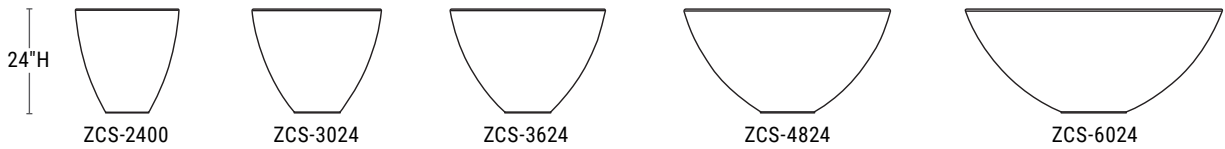

Zena Collection

Zena has a pronounced, highly tapered design; its lightweight GFRC concrete is durable for high-traffic locations yet light enough to be moved. Now available in FRP fiberglass, it offers the same sleek, modern profile in an even lighter, low-maintenance material—ideal for rooftops, terraces, or any setting where weight is a consideration.

Zena Collection, GFRC

- Lightweight GFRC concrete planters designed to be durable despite low weight
- Coordinates with our self-watering container irrigation products
- Drain holes standard
- Round planter sizes from 24" to 60"

PRODUCT	SHAPE	DIA.	HEIGHT	BASE SIZE	WEIGHT (LBS.)	VOLUME (CUBIC FT.)	INTERIOR TOP	IRRIGATION
ZCS-2418	Round	24" dia	18"	10"	134	1	20" dia	CWC-1500
ZCS-2400	Round	24" dia	24"	10"	173	2	20" dia	CWC-1600
ZCS-3018	Round	30" dia	18"	11"	156	2	26" dia	CWM-1114-MS
ZCS-3024	Round	30" dia	24"	11"	198	3	26" dia	CWM-1714-MS
ZCS-3000	Round	30" dia	30"	13"	264	4	26" dia	CWC-2100/CWM-1120-2k
ZCS-3618	Round	36" dia	18"	11"	182	3	32" dia	CWM-1114-MS
ZCS-3624	Round	36" dia	24"	11"	225	4	32" dia	CWM-1114-2k
ZCS-3600	Round	36" dia	30"	14"	303	6	32" dia	CWM-1720-MS/CWM-1714-2k
ZCS-4818	Round	48" dia	18"	13"	244	5	44" dia	CWM-1114-2k
ZCS-4824	Round	48" dia	24"	13"	303	7	44" dia	CWM-1714-2k
ZCS-4830	Round	48" dia	30"	17"	392	11	44" dia	CWM-1720-2k
ZCS-4800	Round	48" dia	36"	17"	455	13	44" dia	CWM-1720-2k
ZCS-6018	Round	60" dia	18"	16"	325	9	56" dia	CWM-1714-2k
ZCS-6024	Round	60" dia	24"	16"	396	12	56" dia	CWM-1714-3k
ZCS-6036	Round	60" dia	36"	16"	562	22	56" dia	CWM-1720-3k
ZCS-6000	Round	60" dia	42"	21"	634	26	56" dia	CWM-1720-3k