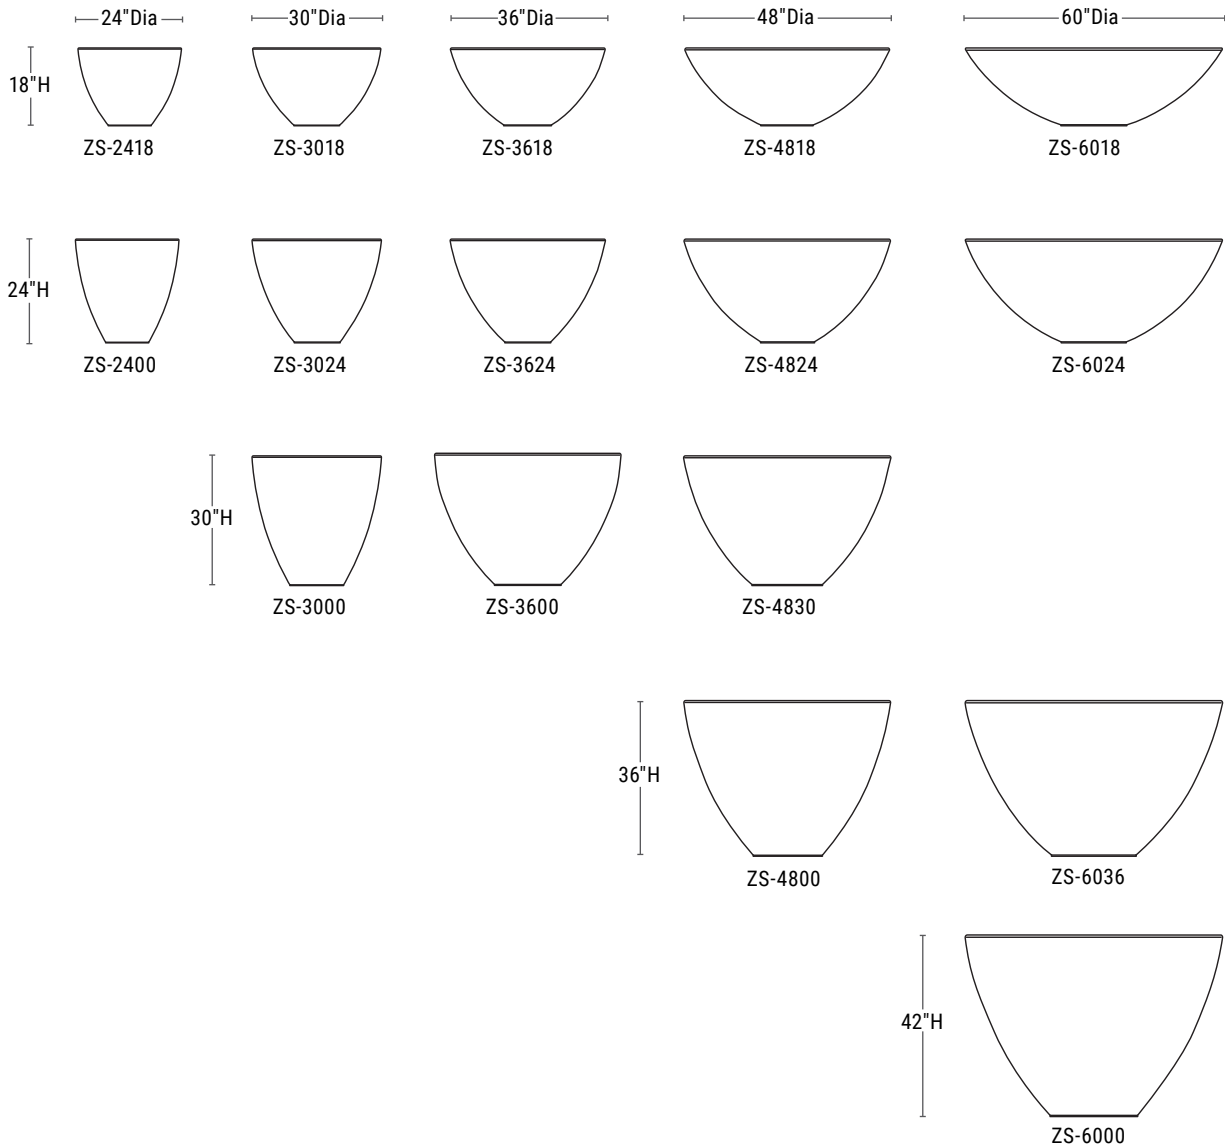

Zena Collection, FRP

- Lightweight FRP fiberglass planters; durable despite low weight
- Coordinates with our self-watering container irrigation products
- Round planter sizes from 24" to 60"
- Drain holes upon request