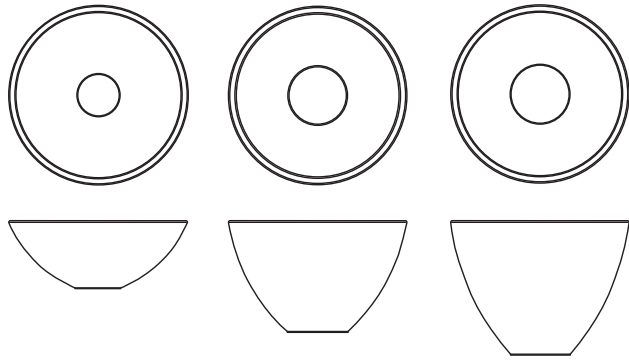

Zena Collection

Zena has a pronounced, highly tapered design; its lightweight GFRC concrete is durable for high traffic locations yet light enough to be moved. With a wide rim and a narrow waist, these planters can be used as focal points and add a sleek style to urban areas.

Zena Collection, GFRC

- Lightweight GFRC concrete planters designed to be durable despite low weight
- Coordinates with our self-watering container irrigation products
- Drain holes standard
- Round planter sizes from 24" to 60"

PRODUCT	SHAPE	DIA.	HEIGHT	BASE SIZE	WEIGHT (LBS.)	VOLUME (CUBIC FT.)	INTERIOR TOP	IRRIGATION
ZCS-2418	Round	24" dia	18"	10"	134	1	20" dia	CWC-1500
ZCS-2400	Round	24" dia	24"	10"	173	2	20" dia	CWC-1600
ZCS-3018	Round	30" dia	18"	11"	156	2	26" dia	CWM-1114-MS
ZCS-3024	Round	30" dia	24"	11"	198	3	26" dia	CWM-1714-MS
ZCS-3000	Round	30" dia	30"	13"	264	4	26" dia	CWC-2100/CWM-1120-2k
ZCS-3618	Round	36" dia	18"	11"	182	3	32" dia	CWM-1114-MS
ZCS-3624	Round	36" dia	24"	11"	225	4	32" dia	CWM-1114-2k
ZCS-3600	Round	36" dia	30"	14"	303	6	32" dia	CWM-1720-MS/CWM-1714-2k
ZCS-4818	Round	48" dia	18"	13"	244	5	44" dia	CWM-1114-2k
ZCS-4824	Round	48" dia	24"	13"	303	7	44" dia	CWM-1714-2k
ZCS-4830	Round	48" dia	30"	17"	392	11	44" dia	CWM-1720-2k
ZCS-4800	Round	48" dia	36"	17"	455	13	44" dia	CWM-1720-2k
ZCS-6018	Round	60" dia	18"	16"	325	9	56" dia	CWM-1714-2k
ZCS-6024	Round	60" dia	24"	16"	396	12	56" dia	CWM-1714-3k
ZCS-6036	Round	60" dia	36"	16"	562	22	56" dia	CWM-1720-3k
ZCS-6000	Round	60" dia	42"	21"	634	26	56" dia	CWM-1720-3k