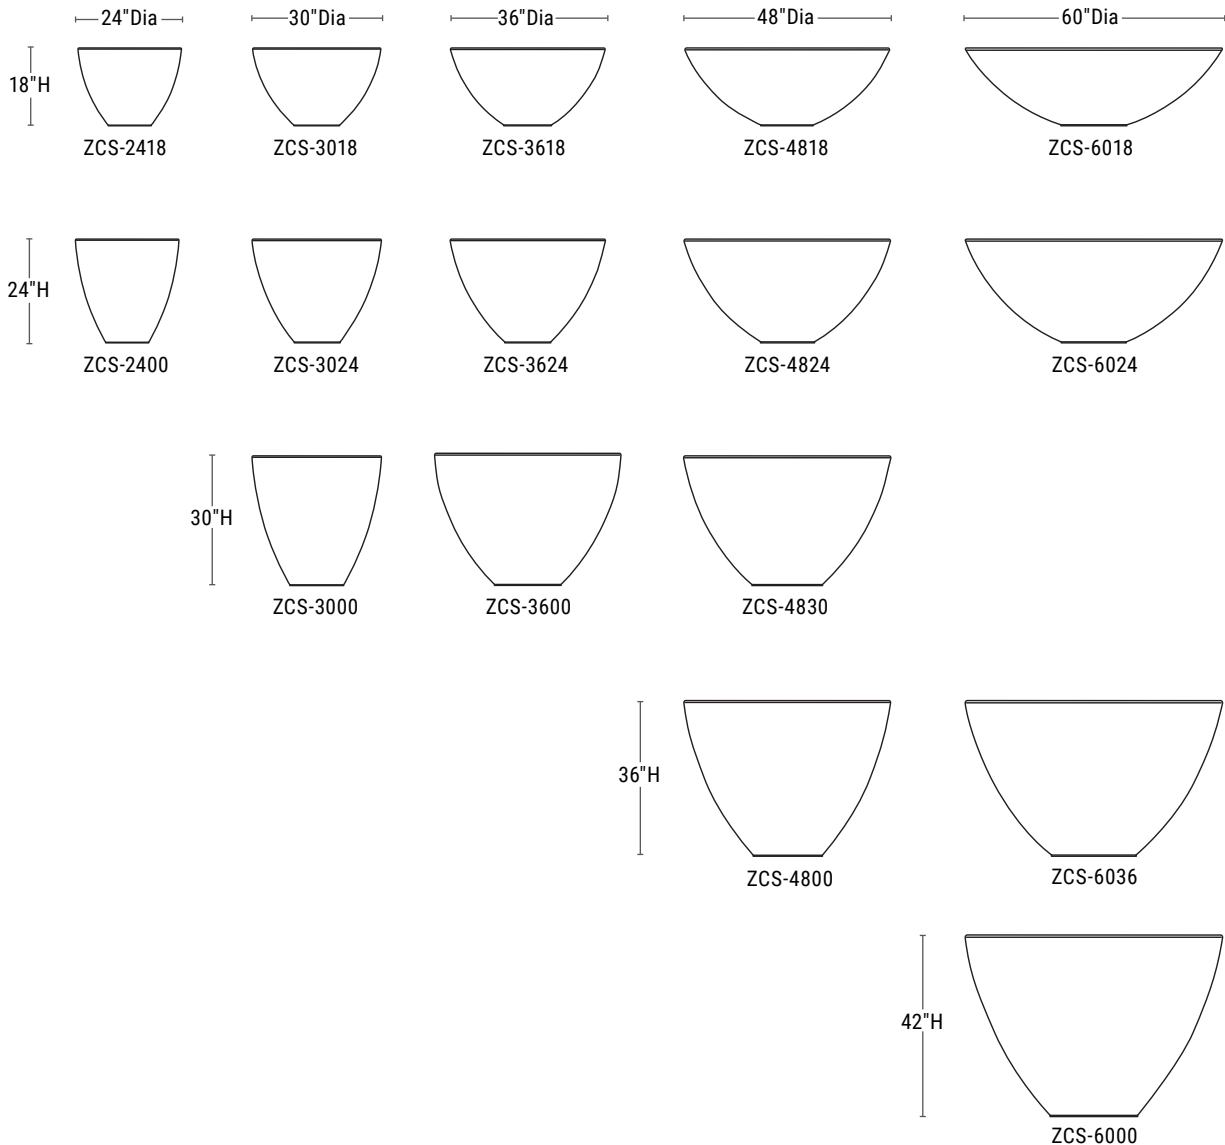

Zena Collection

Zena has a pronounced, highly tapered design; its lightweight GFRC concrete is durable for high traffic locations yet light enough to be moved. With a wide rim and a narrow waist, these planters can be used as focal points and add a sleek style to urban areas.

Zena Collection, GFRC

- Lightweight GFRC concrete planters designed to be durable despite low weight
- Coordinates with our self-watering container irrigation products
- Drain holes standard
- Round planter sizes from 24" to 60"

PRODUCT	SHAPE	DIA.	HEIGHT	BASE SIZE	WEIGHT (LBS.)	VOLUME (CUBIC FT.)	INTERIOR TOP	IRRIGATION
ZCS-2418	Round	24" dia	18"	10"	134	1	20" dia	CWC-1500
ZCS-2400	Round	24" dia	24"	10"	173	2	20" dia	CWC-1600
ZCS-3018	Round	30" dia	18"	11"	156	2	26" dia	CWM-1114-MS
ZCS-3024	Round	30" dia	24"	11"	198	3	26" dia	CWM-1714-MS
ZCS-3000	Round	30" dia	30"	13"	264	4	26" dia	CWC-2100/CWM-1120-2k
ZCS-3618	Round	36" dia	18"	11"	182	3	32" dia	CWM-1114-MS
ZCS-3624	Round	36" dia	24"	11"	225	4	32" dia	CWM-1114-2k
ZCS-3600	Round	36" dia	30"	14"	303	6	32" dia	CWM-1720-MS/CWM-1714-2k
ZCS-4818	Round	48" dia	18"	13"	244	5	44" dia	CWM-1114-2k
ZCS-4824	Round	48" dia	24"	13"	303	7	44" dia	CWM-1714-2k
ZCS-4830	Round	48" dia	30"	17"	392	11	44" dia	CWM-1720-2k
ZCS-4800	Round	48" dia	36"	17"	455	13	44" dia	CWM-1720-2k
ZCS-6018	Round	60" dia	18"	16"	325	9	56" dia	CWM-1714-2k
ZCS-6024	Round	60" dia	24"	16"	396	12	56" dia	CWM-1714-3k
ZCS-6036	Round	60" dia	36"	16"	562	22	56" dia	CWM-1720-3k
ZCS-6000	Round	60" dia	42"	21"	634	26	56" dia	CWM-1720-3k