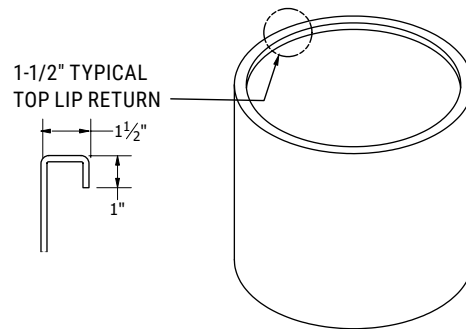

TOP LIP

Wilshire Planters in Weathering Steel come with a standard lip return.

BASE OPTION

See Wilshire Weathering Steel Round with Toe-kick Planters, if toe kick is desired.

DRAINAGE

Drain Holes: Standard drain holes are 1-5/8" diameter, made free-of-charge at the factory.