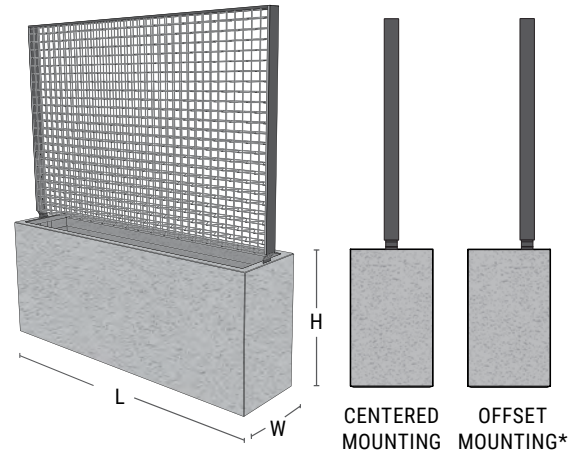

## Wilshire Planters GFRC with Greenscreen® Trellis

An attractive, easy-to-install solution for creating privacy or hiding unattractive elements like building systems. Lightweight GFRC concrete planter (available in colors and textures), and Greenscreen® trellis, framed on top and sides, with vertical supports to fit in planter lip. Trellis is available in various powder-coat colors.

Irrigation

Accessory Pockets

TourneSeal

Drain Holes

Matching Saucer

# Wilshire Planters, GFRC with Greenscreen® Trellis

- Durable, lightweight GFRC planter with powder-coated Greenscreen® trellis. 2"W x 2"L x 3"D grid.
- Trellis vertical supports fit into planter lip and are secured with discrete stainless-steel fasteners.
- Trellis is framed on top and sides and extends to planter edge so adjacent planters form a seamless trellis wall.
- Select a Greenscreen Trellis color in addition to a GFRC color and texture. Standard drain holes included.