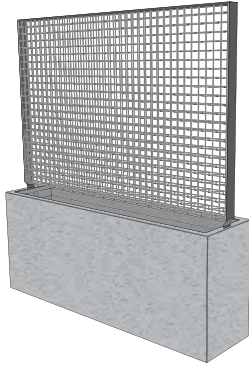

Wilshire Planters, GFRC with Greenscreen® Trellis

WILSHIRE PLANTERS GFRC WITH GREENSCREEN® TRELLIS

Planter with Trellis