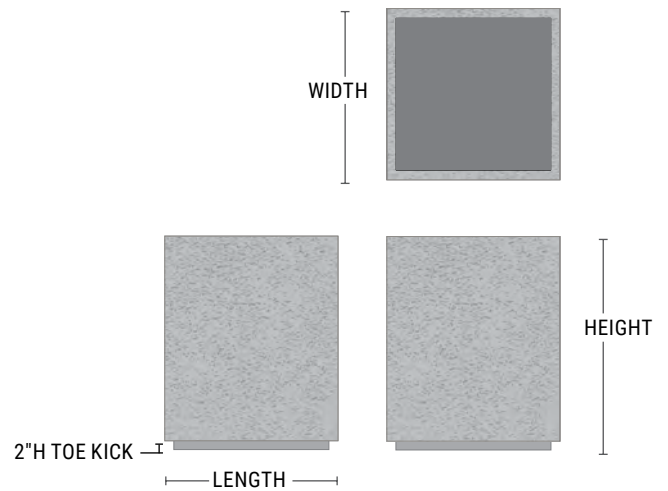

Irrigation

Change Dimension

Accessory Pockets

Scoops

TourneSeal

Drain Holes

Matching Saucer

Lift Channels

# Wilshire Planters GFRC Square with Toe Kick

- Durable Glass Fiber Reinforced Concrete
- 75% lighter than cast concrete
- Standard toe kick
- Toe kick can accommodate lighting
- Drain holes standard

PRODUCT	SHAPE	LENGTH	WIDTH	HEIGHT	WEIGHT (LBS.)	VOLUME (CUBIC FT.)	INTERIOR TOP	INTERIOR BOTTOM	IRRIGATION
WCRT-1800	Toe Kick Square - tall	18"	18"	30"	115	5.2	15" x 15"	16.5" x 16.5"	CWC-R1100
WCR-2400	Toe Kick Square	24"	24"	24"	225	7	21" x 21"	19.5" x 19.5"	CWC-R1850/CWM-R1114-2k
WCRT-2400	Toe Kick Square - tall	24"	24"	48"	240	14.9	21" x 21"	22.5" x 22.5"	CWC-R1850
WCR-3000	Toe Kick Square	30"	30"	27"	275	11	26" x 26"	24.5" x 24.5"	CWM-R1620-2k
WCRT-3000	Toe Kick Square - tall	30"	30"	54"	390	26.4	26" x 26"	28.5" x 28.5"	CWM-R1620-2k-CRT
WCR-3600	Toe Kick Square	36"	36"	30"	430	21	31" x 31"	30.5" x 30.5"	CWM-R2020-2k
WCR-4800	Toe Kick Square	48"	48"	36"	700	45	43" x 43"	42.5" x 42.5"	CWM-R2920-2k
WCR-4824	Toe Kick Square	48"	48"	24"	500	26.5	43" x 43"	42.5" x 42.5"	CWM-R2914-2k
WCR-6000	Toe Kick Square	60"	60"	42"	1050	51	55" x 55"	54.5" x 54.5"	CWM-R2920-4k
WCR-7200	Toe Kick Square	72"	72"	42"	1250	112.5	67" x 67"	66.5" x 66.5"	CWM-R2020-4k-E