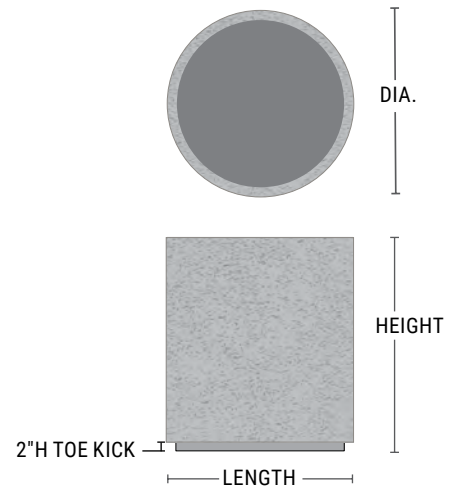

Wilshire Planters GFRC Round with Toe Kick

- Durable Glass Fiber Reinforced Concrete
- 75% lighter than cast concrete
- Toe kick visually lifts planter
- Toe kick can accommodate lighting
- Drain holes standard

PRODUCT	SHAPE	DIA.	HEIGHT	WEIGHT (LBS.)	VOLUME (CUBIC FT.)	INTERIOR TOP	INTERIOR BOTTOM	IRRIGATION
WCST-1800	Toe Kick Round - Tall	18" dia	30"	95	3.5	15" x 15"	16.5" x 16.5"	CWI-1200
WCS-2400	Toe Kick Round	24" dia	24"	130	5.5	21" dia	19.5" dia	CWC-1600/CWM-1114-2k
WCST-2400	Toe Kick Round - Tall	24" dia	48"	190	10.6	21" x 21"	22.5" x 22.5"	CWI-1700
WCS-3000	Toe Kick Round	30" dia	27"	185	10	27" dia	24.5" dia	CWC-2400/CWM-1720-2k
WCST-3000	Toe Kick Round - Tall	30" dia	54"	285	19.2	26" x 26"	28.5" x 28.5"	CWI-2200
WCS-3600	Toe Kick Round	36" dia	30"	275	16.5	31.5" dia	30.5" dia	CWM-1720-3k
WCS-4200	Toe Kick Round	42" dia	33"	340	25	37.5" dia	36.5" dia	CWM-1720-3k
WCS-4800	Toe Kick Round	48" dia	36"	445	32.5	43.5" dia	42.5" dia	CWM-2920-3k
WCS-6000	Toe Kick Round	60" dia	36"	590	52	55.5" dia	54.5" dia	CWM-2920-4k
WCS-7200	Toe Kick Round	72" dia	42"	865	86.5	67" dia	66.5" dia	CWM-2920-4k