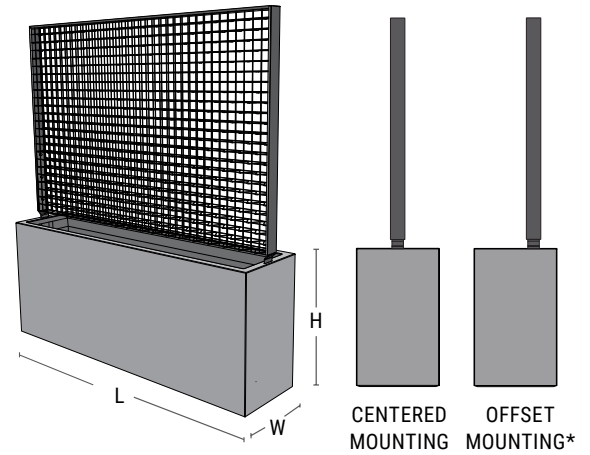

Wilshire Planters FRP with Greenscreen® Trellis

An attractive, easy-to-install solution for creating privacy or hiding unattractive elements like building systems. Our lightweight FRP Fiberglass planter (available in all colors and textures) and Greenscreen® trellis, framed on top and sides, with vertical supports to fit in planter lip. Trellis available in various powder-coat colors.

Irrigation

Change Dimension

Accessory Pockets

TourneSeal

Drain Holes

Matching Saucer

Custom Color

Wilshire Planters, FRP with Greenscreen® Trellis

- Durable, lightweight FRP planter with powder-coated Greenscreen® trellis. 2"W x 2"L x 3"D grid.
- Trellis vertical supports fit into planter lip and are secured with discrete stainless-steel fasteners.
- Trellis is framed on top and sides and extends to planter edge so adjacent planters form a seamless trellis wall.
- Select a Greenscreen Trellis color in addition to a FRP color and texture. Drain holes available upon request.