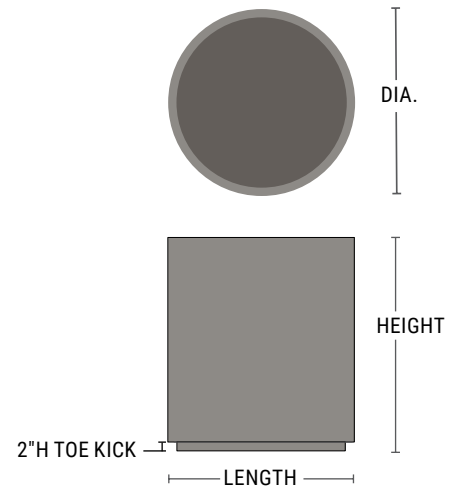

Irrigation

Change Dimension

TourneSeal

Drain Holes

Matching Saucer

Custom Color

Wilshire Planters FRP Round with Toe Kick

- Lightweight fiberglass
- Available in three standard textures
- Toe kick visually lifts planter
- Toe kick can accommodate lighting
- Drain holes upon request or installed in field

PRODUCT	SHAPE	DIA.	HEIGHT	WEIGHT (LBS.)	VOLUME (CUBIC FT.)	INTERIOR TOP	INTERIOR BOTTOM	IRRIGATION
WS-1800	Toe Kick Round	18" dia	20"	19	2.5	15" dia	14.5" dia	CWC-1216
WST-1800	Toe Kick Round	18" dia	30"	26	4.1	15" x 15"	17.5" x 17.5"	CWI-1200
WS-2400	Toe Kick Round	24" dia	24"	31	6	21" dia	20.5" dia	CWC-1600/CWM-1114-2k
WST-2400	Toe Kick Round	24" dia	48"	54	11.9	21" x 21"	23.5" x 23.5"	CWI-1700
WS-3000	Toe Kick Round	30" dia	27"	44	11	27" dia	25.5" dia	CWC-2400/CWM-1720-2k
WST-3000	Toe Kick Round	30" dia	54"	77	21	27" x 27"	29.5" x 29.5"	CWI-2200
WS-3600	Toe Kick Round	36" dia	30"	59	17	31.5" dia	31.5" dia	CWM-1720-3k
WS-4200	Toe Kick Round	42" dia	33"	77	26	37.5" dia	37.5" dia	CWM-1720-3k
WS-4800	Toe Kick Round	48" dia	36"	96	35.5	43.5" dia	43.5" dia	CWM-2920-3k`
WS-6000	Toe Kick Round	60" dia	36"	128	55.5	55.5" dia	55.5" dia	CWM-2920-4k
WS-7200	Toe Kick Round	72" dia	42"	180	94.5	67" dia	67.5" dia	CWM-2920-5k