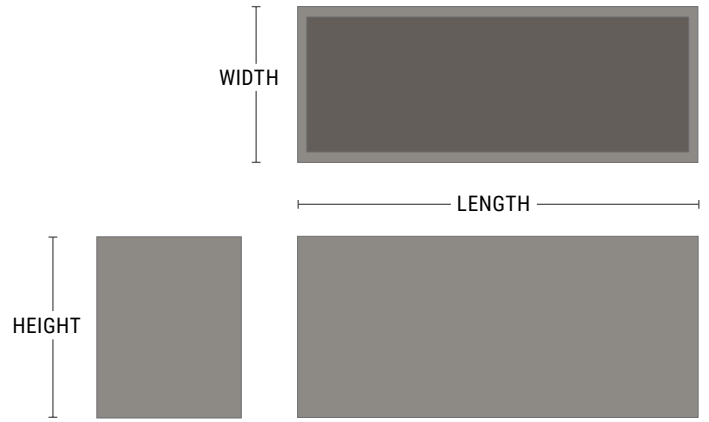

Wilshire Planters FRP Rectangle & Square

- Lightweight fiberglass
- Available in three standard textures
- Huge range of sizes
- Drain holes upon request or installed in field

PRODUCT	SHAPE	LENGTH	WIDTH	HEIGHT	WEIGHT (LBS.)	VOLUME (CUBIC FT.)	INTERIOR TOP	INTERIOR BOTTOM	IRRIGATION
WR-964824	Rectangle	96"	48"	24"	159	58.4	91" x 43"	95.5" x 47.5"	CWM-R1614-4k
WR-964830	Rectangle	96"	48"	30"	182	73.6	91" x 43"	95.5" x 47.5"	CWM-R1620-4k
WR-964836	Rectangle	96"	48"	36"	204	88.5	91" x 43"	95.5" x 47.5"	CWM-R1620-4k
WR-964842	Rectangle	96"	48"	42"	227	103.7	91" x 43"	95.5" x 47.5"	CWM-R1620-4k
WR-1201012	Rectangle	120"	10"	12"	65	7.8	117" x 7"	119.5" x 9.5"	CWM-R1109-5k
WR-1201218	Rectangle	120"	12"	18"	89	14.3	117" x 9"	119.5" x 11.5"	CWM-R1114-5k
WR-1201236	Rectangle	120"	12"	36"	151	28.4	117" x 9"	119.5" x 11.5"	CWM-R1120-5k
WR-1201818	Rectangle	120"	18"	18"	102	21.6	117" x 15"	119.5" x 17.5"	CWM-R1114-4k/5k or CWM-R1614-4k/5k
WR-1201824	Rectangle	120"	18"	24"	123	28.9	117" x 15"	119.5" x 17.5"	CWM-R1620-5k
WR-1201830	Rectangle	120"	18"	30"	145	33.7	117" x 15"	119.5" x 17.5"	CWM-R1620-5k
WR-1201836	Rectangle	120"	18"	36"	166	42.6	117" x 15"	119.5" x 17.5"	CWM-R1620-5k
WR-1202418	Rectangle	120"	24"	18"	114	29	117" x 21"	119.5" x 23.5"	CWM-R1614-5k
WR-1202424	Rectangle	120"	24"	24"	137	37.7	117" x 21"	119.5" x 23.5"	CWM-R1620-5k
WR-1202430	Rectangle	120"	24"	30"	159	47.1	117" x 21"	119.5" x 23.5"	CWM-R1620-5k
WR-1202436	Rectangle	120"	24"	36"	182	58.4	117" x 21"	119.5" x 23.5"	CWM-R1620-5k
WR-1202442	Rectangle	120"	24"	42"	204	65.9	117" x 21"	119.5" x 23.5"	CWM-R1620-5k
WR-1202424	Rectangle	120"	24"	24"	137	37.7	117" x 21"	119.5" x 23.5"	CWM-R1620-5k
WR-1203018	Rectangle	120"	30"	18"	127	35.6	117" x 27"	119.5" x 29.5"	CWM-R1614-5k
WR-1203024	Rectangle	120"	30"	24"	150	45.7	117" x 27"	119.5" x 29.5"	CWM-R1620-5k
WR-1203030	Rectangle	120"	30"	30"	173	57.6	117" x 27"	119.5" x 29.5"	CWM-R1620-5k