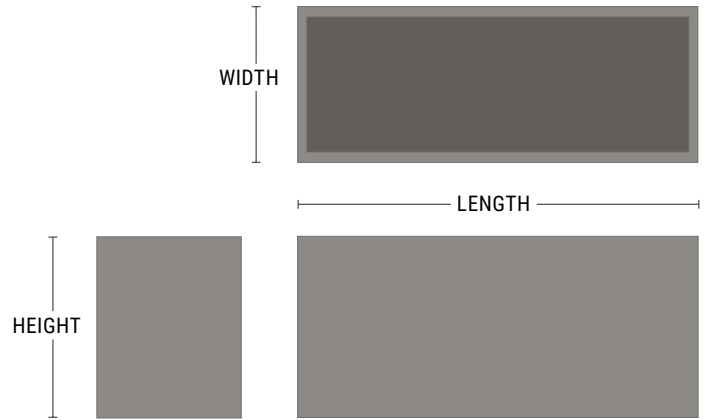

Wilshire Planters FRP Rectangle & Square

- Lightweight fiberglass
- Available in three standard textures
- Huge range of sizes
- Drain holes upon request or installed in field

PRODUCT	SHAPE	LENGTH	WIDTH	HEIGHT	WEIGHT (LBS.)	VOLUME (CUBIC FT.)	INTERIOR TOP	INTERIOR BOTTOM	IRRIGATION
WR-1203036	Rectangle	120"	30"	36"	197	69.5	117" x 27"	119.5" x 29.5"	CWM-R1620-5k
WR-1203042	Rectangle	120"	30"	42"	220	81.4	117" x 27"	119.5" x 29.5"	CWM-R1620-5k
WR-1203618	Rectangle	120"	36"	18"	139	41.6	115" x 31"	119.5" x 35.5"	CWM-R1614-5k
WR-1203624	Rectangle	120"	36"	24"	164	54.9	115" x 31"	119.5" x 35.5"	CWM-R1620-5k
WR-1203630	Rectangle	120"	36"	30"	188	69.2	115" x 31"	119.5" x 35.5"	CWM-R1620-5k
WR-1203636	Rectangle	120"	36"	36"	212	83.5	115" x 31"	119.5" x 35.5"	CWM-R1620-5k
WR-1203642	Rectangle	120"	36"	42"	237	97.7	115" x 31"	119.5" x 35.5"	CWM-R1620-5k