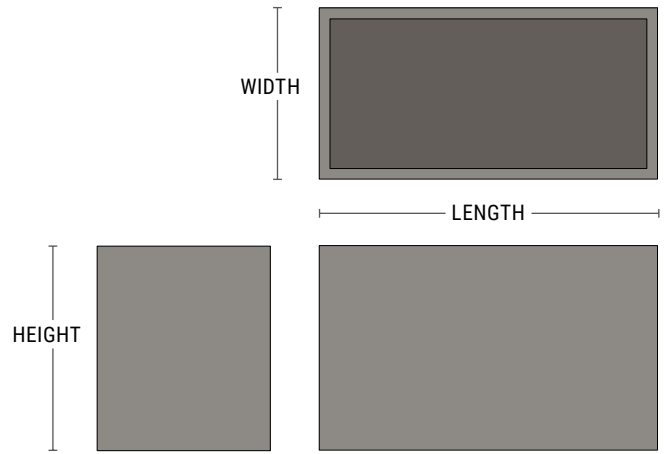

Wilshire Planters FRP Rectangle & Square

- Lightweight fiberglass
- Available in three standard textures
- Huge range of sizes
- Drain holes upon request or installed in field

PRODUCT	SHAPE	LENGTH	WIDTH	HEIGHT	WEIGHT (LBS.)	VOLUME (CUBIC FT.)	INTERIOR TOP	INTERIOR BOTTOM	IRRIGATION
WR-484842	Square	48"	48"	42"	147	51.1	43" x 43"	47.5" x 47.5"	CWM-R1620-2k
WR-601012	Rectangle	60"	10"	12"	36	3.9	57" x 7"	59.5" x 9.5"	CWM-R1109-2k
WR-601218	Rectangle	60"	12"	18"	50	7.1	57" x 9"	59.5" x 11.5"	CWM-R1114-2k
WR-601236	Rectangle	60"	12"	36"	85	14.2	57" x 9"	59.5" x 11.5"	CWM-R1120-2k
WR-601818	Rectangle	60"	18"	18"	58	10.8	57" x 15"	59.5" x 17.5"	CWM-R1114-2k
WR-601824	Rectangle	60"	18"	24"	71	14.4	57" x 15"	59.5" x 17.5"	CWM-R1620-2k
WR-601830	Rectangle	60"	18"	30"	84	16.9	57" x 15"	59.5" x 17.5"	CWM-R2020-2k
WR-601836	Rectangle	60"	18"	36"	96	21.2	57" x 15"	59.5" x 17.5"	CWM-R2020-2k
WR-602418	Rectangle	60"	24"	18"	66	14.5	57" x 21"	59.5" x 23.5"	CWM-R2014-2k
WR-602424	Rectangle	60"	24"	24"	80	18.8	57" x 21"	59.5" x 23.5"	CWM-R2020-2k
WR-602430	Rectangle	60"	24"	30"	94	23.5	57" x 21"	59.5" x 23.5"	CWM-R2020-2k
WR-602436	Rectangle	60"	24"	36"	108	29.1	57" x 21"	59.5" x 23.5"	CWM-R2020-2k
WR-602442	Rectangle	60"	24"	42"	121	32.9	57" x 21"	59.5" x 23.5"	CWM-R2020-2k
WR-603018	Rectangle	60"	30"	18"	75	18.2	57" x 27"	59.5" x 29.5"	CWM-R2014-2k
WR-603024	Rectangle	60"	30"	24"	89	22.8	57" x 27"	59.5" x 29.5"	CWM-R2020-2k
WR-603030	Rectangle	60"	30"	30"	104	28.8	57" x 27"	59.5" x 29.5"	CWM-R2020-2k
WR-603036	Rectangle	60"	30"	36"	119	34.7	57" x 27"	59.5" x 29.5"	CWM-R2020-2k
WR-603042	Rectangle	60"	30"	42"	133	40.7	57" x 27"	59.5" x 29.5"	CWM-R2020-2k
WR-603618	Rectangle	60"	36"	18"	83	20.7	55" x 31"	59.5" x 35.5"	CWM-R2014-2k
WR-603624	Rectangle	60"	36"	24"	99	27.3	55" x 31"	59.5" x 35.5"	CWM-R2020-2k