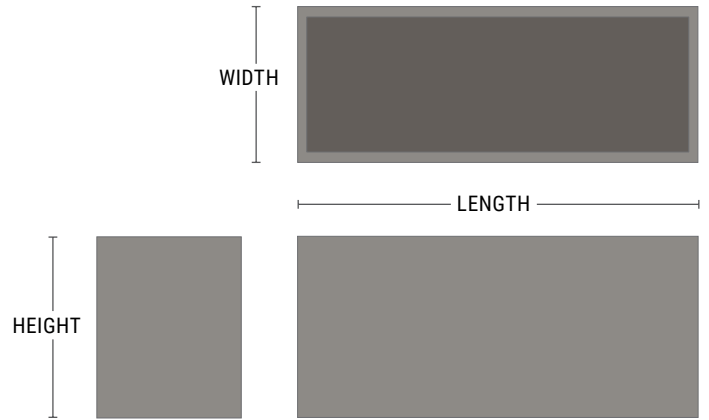

Wilshire Planters FRP Rectangle & Square

- Lightweight fiberglass
- Available in three standard textures
- Huge range of sizes
- Drain holes upon request or installed in field

PRODUCT	SHAPE	LENGTH	WIDTH	HEIGHT	WEIGHT (LBS.)	VOLUME (CUBIC FT.)	INTERIOR TOP	INTERIOR BOTTOM	IRRIGATION
WR-722442	Rectangle	72"	24"	42"	140	39.5	69" x 21"	71.5" x 23.5"	CWM-R1620-3k
WR-723018	Rectangle	72"	30"	18"	86	21.8	69" x 27"	71.5" x 29.5"	CWM-R1614-3k
WR-723024	Rectangle	72"	30"	24"	103	27.4	69" x 27"	71.5" x 29.5"	CWM-R1620-3k
WR-723030	Rectangle	72"	30"	30"	120	34.5	69" x 27"	71.5" x 29.5"	CWM-R1620-3k
WR-723036	Rectangle	72"	30"	36"	136	41.7	69" x 27"	71.5" x 29.5"	CWM-R1620-3k
WR-723042	Rectangle	72"	30"	42"	153	48.8	69" x 27"	71.5" x 29.5"	CWM-R1620-3k
WR-723618	Rectangle	72"	36"	18"	95	24.9	67" x 31"	71.5" x 35.5"	CWM-R1614-3k
WR-723624	Rectangle	72"	36"	24"	113	32.8	67" x 31"	71.5" x 35.5"	CWM-R1620-3k
WR-723630	Rectangle	72"	36"	30"	131	41.3	67" x 31"	71.5" x 35.5"	CWM-R1620-3k
WR-723636	Rectangle	72"	36"	36"	148	49.8	67" x 31"	71.5" x 35.5"	CWM-R1620-3k
WR-723642	Rectangle	72"	36"	42"	166	58.3	67" x 31"	71.5" x 35.5"	CWM-R1620-3k
WR-724818	Rectangle	72"	48"	18"	114	33.3	67" x 43"	71.5" x 47.5"	CWM-R1614-3k
WR-724824	Rectangle	72"	48"	24"	128	43.6	67" x 43"	71.5" x 47.5"	CWM-R1614-3k
WR-724830	Rectangle	72"	48"	30"	146	55	67" x 43"	71.5" x 47.5"	CWM-R1620-3k
WR-724836	Rectangle	72"	48"	36"	165	66.1	67" x 43"	71.5" x 47.5"	CWM-R1620-3k
WR-724842	Rectangle	72"	48"	42"	184	77.4	67" x 43"	71.5" x 47.5"	CWM-R1620-3k
WR-7200F	Square	72"	72"	42"	234	120	67" x 67"	67.5" x 67.5"	CWM-R2020-4k-E
WR-961012	Rectangle	96"	10"	12"	52	6.3	93" x 7"	95.5" x 9.5"	CWM-R1109-5k
WR-961218	Rectangle	96"	12"	18"	73	11.4	93" x 9"	95.5" x 11.5"	CWM-R1114-4k
WR-961236	Rectangle	96"	12"	36"	123	22.6	93" x 9"	95.5" x 11.5"	CWM-R1120-4k