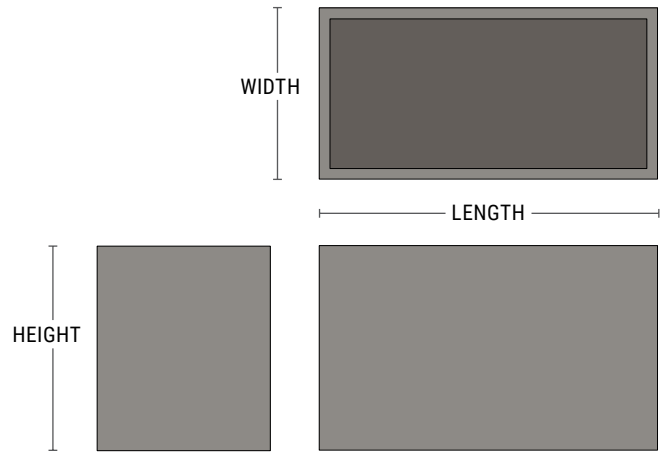

False Bottom

Tie Downs

Bottom Reinforcement

Lift Channels

Custom Color

Wilshire Planters FRP Rectangle & Square

- Lightweight fiberglass
- Available in three standard textures
- Huge range of sizes
- Drain holes upon request or installed in field

PRODUCT	SHAPE	LENGTH	WIDTH	HEIGHT	WEIGHT (LBS.)	VOLUME (CUBIC FT.)	INTERIOR TOP	INTERIOR BOTTOM	IRRIGATION
WR-1800F	Square	18"	18"	20"	26	3.4	15" x 15"	14.5" x 14.5"	-
WR-241012	Rectangle	24"	10"	12"	16	1.5	21" x 7"	23.5" x 9.5"	CWM-R1109-MS
WR-241218	Rectangle	24"	12"	18"	24	2.8	21" x 9"	23.5" x 11.5"	CWM-R1114-MS
WR-241236	Rectangle	24"	12"	36"	41	5.6	21" x 9"	23.5" x 11.5"	CWM-R1120-MS
WR-241818	Rectangle	24"	18"	18"	29	4.3	21" x 15"	23.5" x 17.5"	CWM-R1114-MS
WR-241824	Rectangle	24"	18"	24"	36	5.7	21" x 15"	23.5" x 17.5"	CWM-R1620-MS
WR-241830	Rectangle	24"	18"	30"	42	7	21" x 15"	23.5" x 17.5"	CWM-R1620-MS
WR-241836	Rectangle	24"	18"	36"	49	8.4	21" x 15"	23.5" x 17.5"	CWM-R1620-MS
WR-242418	Square	24"	24"	18"	34	5.7	21" x 21"	23.5" x 23.5"	CWM-R1614-MS
WR-2400F	Square	24"	24"	24"	42	8	21" x 21"	20.5" x 20.5"	CWC-R1850/CWM-R1114-2k
WR-3000F	Square	30"	30"	27"	59	14	27" x 27"	25.5" x 25.5"	CWM-R1620-2k
WR-361012	Rectangle	36"	10"	12"	23	2.3	33" x 7"	35.5" x 9.5"	CWM-R1109-2k
WR-361218	Rectangle	36"	12"	18"	32	4.3	33" x 9"	35.5" x 11.5"	CWM-R1114-2k
WR-361236	Rectangle	36"	12"	36"	55	8.5	33" x 9"	35.5" x 11.5"	CWM-R1120-2k
WR-361818	Rectangle	36"	18"	18"	38	6.5	33" x 15"	35.5" x 17.5"	CWM-R1114-2k
WR-361824	Rectangle	36"	18"	24"	47	8.6	33" x 15"	35.5" x 17.5"	CWM-R2020-MS
WR-361830	Rectangle	36"	18"	30"	56	10.5	33" x 15"	35.5" x 17.5"	CWM-R2020-MS
WR-361836	Rectangle	36"	18"	36"	64	12.7	33" x 15"	35.5" x 17.5"	CWM-R2020-MS
WR-362418	Rectangle	36"	24"	18"	44	8.7	33" x 21"	35.5" x 23.5"	CWM-R2014-MS
WR-362424	Rectangle	36"	24"	24"	54	11.6	33" x 21"	35.5" x 23.5"	CWM-R2920-MS