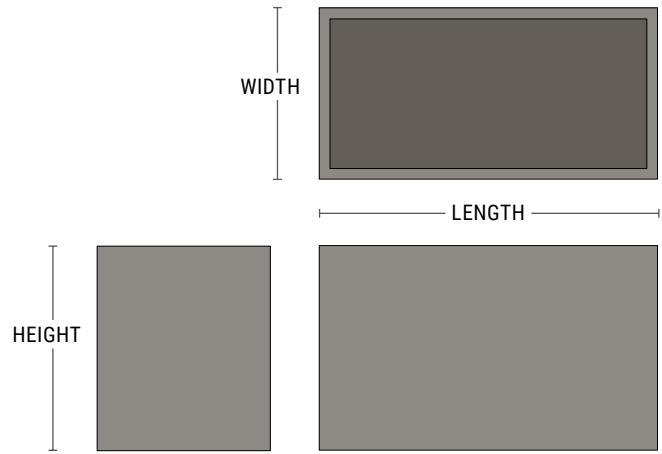

Wilshire Planters FRP Rectangle & Square

- Lightweight fiberglass
- Available in three standard textures
- Huge range of sizes
- Drain holes upon request or installed in field

PRODUCT	SHAPE	LENGTH	WIDTH	HEIGHT	WEIGHT (LBS.)	VOLUME (CUBIC FT.)	INTERIOR TOP	INTERIOR BOTTOM	IRRIGATION
WR-603630	Rectangle	60"	36"	30"	114	34.4	55" x 31"	59.5" x 35.5"	CWM-R2020-2k
WR-603636	Rectangle	60"	36"	36"	130	41.4	55" x 31"	59.5" x 35.5"	CWM-R2020-2k
WR-603642	Rectangle	60"	36"	42"	146	48.5	55" x 31"	59.5" x 35.5"	CWM-R2020-2k
WR-604818	Rectangle	60"	48"	18"	99	27.7	55" x 43"	59.5" x 47.5"	CWM-R2014-2k
WR-604824	Rectangle	60"	48"	24"	117	36.3	55" x 43"	59.5" x 47.5"	CWM-R2014-2k
WR-604830	Rectangle	60"	48"	30"	135	45.7	55" x 43"	59.5" x 47.5"	CWM-R2020-2k
WR-604836	Rectangle	60"	48"	36"	152	54.9	55" x 43"	59.5" x 47.5"	CWM-R2020-2k
WR-604842	Rectangle	60"	48"	42"	170	64.3	55" x 43"	59.5" x 47.5"	CWM-R2020-2k
WR-6000F	Square	60"	60"	42"	194	80	55" x 55"	55.5" x 55.5"	CWM-R2920-4k
WR-721012	Rectangle	72"	10"	12"	42	4.7	69" x 7"	71.5" x 9.5"	CWM-R1109-3k
WR-721218	Rectangle	72"	12"	18"	59	8.5	69" x 9"	71.5" x 11.5"	CWM-R1114-3k
WR-721236	Rectangle	72"	12"	36"	100	17	69" x 9"	71.5" x 11.5"	CWM-R1120-3k
WR-721818	Rectangle	72"	18"	18"	68	12.9	69" x 15"	71.5" x 17.5"	CWM-R1114-3k
WR-721824	Rectangle	72"	18"	24"	82	17.3	69" x 15"	71.5" x 17.5"	CWM-R1620-3k
WR-721830	Rectangle	72"	18"	30"	97	20.2	69" x 15"	71.5" x 17.5"	CWM-R1620-3k
WR-721836	Rectangle	72"	18"	36"	112	25.5	69" x 15"	71.5" x 17.5"	CWM-R1620-3k
WR-722418	Rectangle	72"	24"	18"	77	17.4	69" x 21"	71.5" x 23.5"	CWM-R1614-3k
WR-722424	Rectangle	72"	24"	24"	93	22.6	69" x 21"	71.5" x 23.5"	CWM-R1620-3k
WR-722430	Rectangle	72"	24"	30"	108	28.2	69" x 21"	71.5" x 23.5"	CWM-R1620-3k
WR-722436	Rectangle	72"	24"	36"	124	35	69" x 21"	71.5" x 23.5"	CWM-R1620-3k