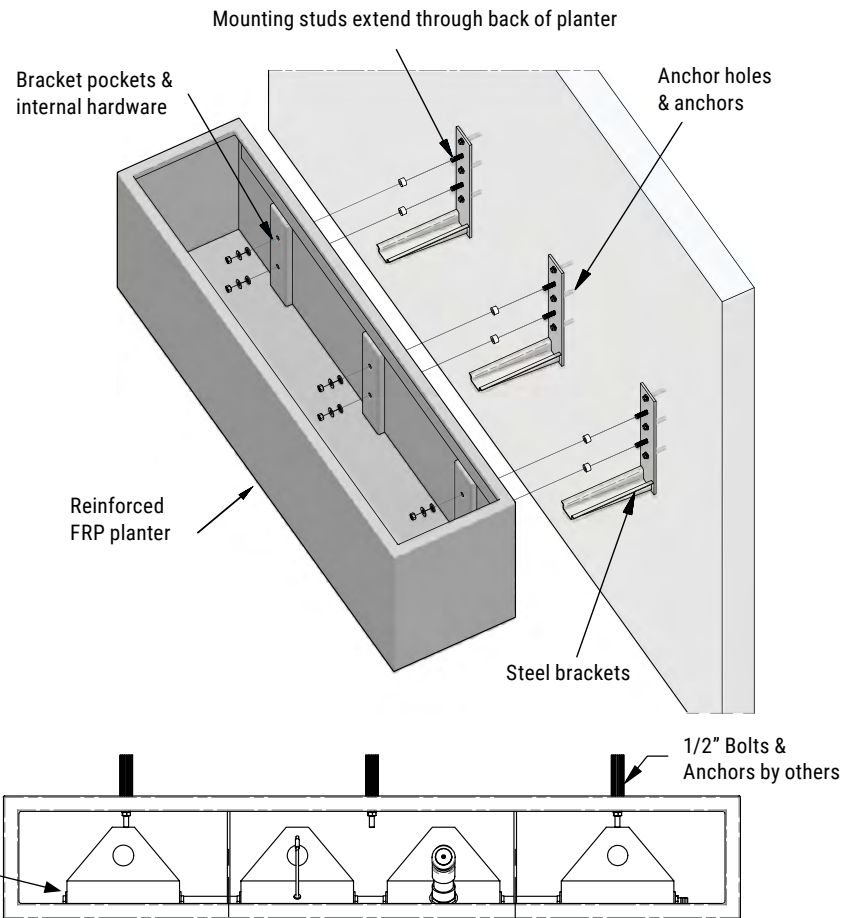

Irrigation

Change Dimension

TourneSeal

Drain Holes

Wilshire Planters FRP Hanging Box

- Tournesol's original commercial hanging box system
- Engineered for facade installation
- Designed for easy mounting & structural integrity
- Reinforced lightweight FRP planter
- Powder-coated steel brackets
- Stainless steel mounting studs
- In production for 20 years, thousands of units installed
- Anchoring hardware not included and is at the discretion of the contractor or project engineer
- Aluminum anchor templates are available
- Works well with our irrigation modules for low maintenance.

PRODUCT	SHAPE	LENGTH	WIDTH	HEIGHT	WEIGHT (LBS.)	VOLUME (CUBIC FT.)	NUMBER OF BULKHEADS	NUMBER OF BRACKETS	IRRIGATION
WB-1012-24	Rectangle	24"	10"	12"	35 lbs	1.6 cu. ft.	0	2	CWM-R1109-MS
WB-1218-24	Rectangle	24"	12"	18"	46 lbs	3 cu. ft.	0	2	CWM-R1114-MS
WB-1824-24	Rectangle	24"	18"	24"	62 lbs	6 cu. ft.	0	2	CWM-R2020-MS
WB-1012-36	Rectangle	36"	10"	12"	40 lbs	2.5 cu. ft.	0	2	CWM-R1109-2k
WB-1218-36	Rectangle	36"	12"	18"	56 lbs	4.5 cu. ft.	0	2	CWM-R1114-2k
WB-1824-36	Rectangle	36"	18"	24"	72 lbs	9 cu. ft.	0	2	CWM-R2020-MS
WB-1012-48	Rectangle	48"	10"	12"	45 lbs	3.3 cu. ft.	0	2	CWM-R1109-3k
WB-1218-48	Rectangle	48"	12"	18"	61 lbs	6 cu. ft.	1	2	CWM-R1114-3k
WB-1824-48	Rectangle	48"	18"	24"	82 lbs	12 cu. ft.	1	2	CWM-R1620-2k
WB-1012-60	Rectangle	60"	10"	12"	50 lbs	4.2 cu. ft.	2	3	CWM-R1109-3k
WB-1218-60	Rectangle	60"	12"	18"	80 lbs	7.5 cu. ft.	2	3	CWM-R1114-3k
WB-1824-60	Rectangle	60"	18"	24"	108 lbs	15 cu. ft.	1	3	CWM-R1620-2k