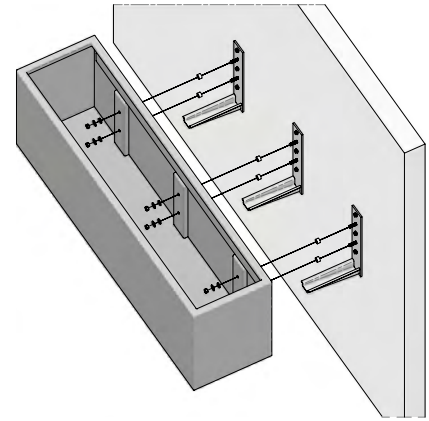

Wilshire Planters FRP Hanging Box

- Tournesol's original commercial hanging box system
- Engineered for facade installation
- Designed for easy mounting & structural integrity
- Reinforced lightweight FRP planter
- Powder-coated steel brackets
- Stainless steel mounting studs
- In production for 20 years, thousands of units installed
- Anchoring hardware not included and is at the discretion of the contractor or project engineer
- Aluminum anchor templates are available
- Works well with our irrigation modules for low maintenance.

PRODUCT	SHAPE	LENGTH	WIDTH	HEIGHT	WEIGHT (LBS.)	VOLUME (CUBIC FT.)	NUMBER OF BULKHEADS	NUMBER OF BRACKETS	IRRIGATION
WB-1012-72	Rectangle	72"	10"	12"	55 lbs	5 cu. ft.	2	3	CWM-R1109-4k
WB-1218-72	Rectangle	72"	12"	18"	90 lbs	9 cu. ft.	2	3	CWM-R1114-4k
WB-1824-72	Rectangle	72"	18"	24"	118 lbs	18 cu. ft.	2	3	CWM-R1620-3k
WB-1012-96	Rectangle	96"	10"	12"	85 lbs	6.7 cu. ft.	2	4	CWM-R1109-5k
WB-1218-96	Rectangle	96"	12"	18"	125 lbs	12 cu. ft.	2	4	CWM-R1114-5k
WB-1824-96	Rectangle	96"	18"	24"	154 lbs	24 cu. ft.	3	4	CWM-R1620-4k
WB-1012-120	Rectangle	120"	10"	12"	105 lbs	8.3 cu. ft.	3	5	CWM-R1109-3k + CWM-R1109-4k
WB-1218-120	Rectangle	120"	12"	18"	148 lbs	15 cu. ft.	4	5	CWM-R1114-3k + CWM-R1114-4k
WB-1824-120	Rectangle	120"	18"	24"	190 lbs	30 cu. ft.	4	5	CWM-R1620-5k

HANGING BOX TEMPLATE

Aluminum and plastic template assists in correct placement of anchor holes.

PRODUCT	DESCRIPTION
WBT-1012-XX	Drilling template for -1012 size Wilshire Box. Order by length (XX=# of inches) - Aluminum and plastic.
WBT-1218-XX	Drilling template for -1218 size Wilshire Box. Order by length (XX=# of inches) - Aluminum and plastic.
WBT-1824-XX	Drilling template for -1824 size Wilshire Box. Order by length (XX=# of inches) - Aluminum and plastic.