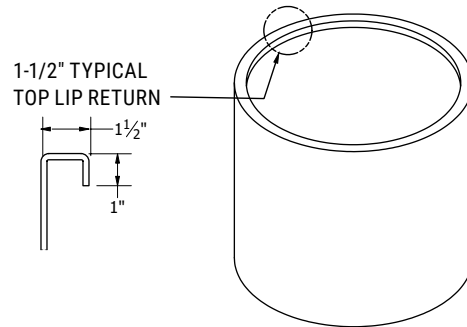

Wilshire Planters, Aluminum Round

POWDER-COATED ALUMINUM

Following fabrication, Wilshire Aluminum Planters are dry steam washed and pretreated with a closed loop, environmentally friendly zirconium solution before a zinc-free epoxy primer and AAMA 2604 polyester powder-coat is applied.

TOP LIP

Wilshire Planters in Aluminum come with a standard lip return.

BASE OPTION

See Wilshire Aluminum Round with Toe-kick Planters, if toe kick is desired.

DRAINAGE

Drain Holes: Standard drain holes are 1-5/8" diameter, made free-of-charge at the factory.