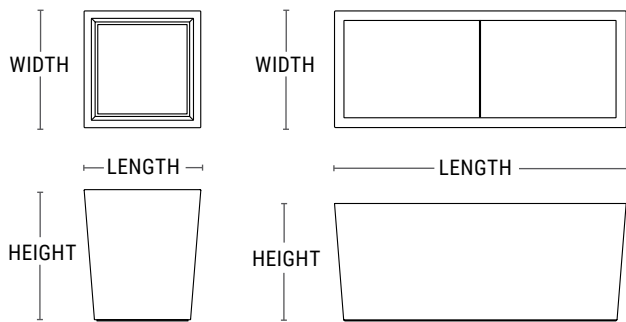

Urban Collection FRP Rectangle and Square

- Lightweight FRP fiberglass planters; durable despite low weight
- Coordinates with our self-watering container irrigation products
- Rectangular and square sizes from 18" to 72"
- Drain holes upon request

PRODUCT	SHAPE	LENGTH	WIDTH	HEIGHT	WEIGHT (LBS.)	VOLUME (CUBIC FT.)	INTERIOR TOP	INTERIOR BOTTOM	IRRIGATION
UR-1800	Square	18"	18"	24"	25	3.5	14" x 14"	14" x 14"	CWC-R1100/CWM-R1114-MS
URT-1800	Square	18"	18"	30"	30	3.8	14" x 14"	13" x 13"	CWM-R1114-MS
UR-241824	Rectangle	24"	18"	24"	17	4.75	20" x 14"	20" x 13"	CWM-R1114-MS
UR-2400	Square	24"	24"	27"	30	7.2	21" x 21"	19" x 19"	CWC-R1850/CWM-R1114-2K
URT-2400	Square	24"	24"	48"	65	11	20" x 20"	16" x 16"	CWC-R1850
UR-3000	Square	30"	30"	34"	40	14	26" x 26"	24" x 24"	CWM-R2020-MS
URT-3000	Square	30"	30"	54"	75	19	26" x 26"	21" x 21"	CWM-R2020-MS
UR-361824	Rectangle	36"	18"	24"	33	7.3	32" x 14"	32" x 13"	CWM-R1114-2K
UR-362424	Rectangle	36"	24"	24"	35	9.5	32" x 20"	32" x 20"	CWM-R1614-2K