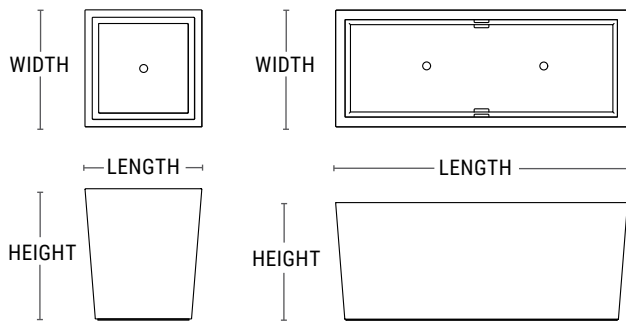

Urban Collection GFRC Rectangle and Square

- Durable Glass Fiber Reinforced Concrete planters
- Coordinates with our self-watering container irrigation products
- Rectangles and squares from 18" to 60"
- Drain holes standard, no drain holes upon request

PRODUCT	SHAPE	LENGTH	WIDTH	HEIGHT	WEIGHT (LBS.)	VOLUME (CUBIC FT.)	INTERIOR TOP	INTERIOR BOTTOM	IRRIGATION
UCRT-1800	Square	18"	18"	29"	200	3.8	14" x 14"	11.5" x 11.5"	CWM-R1114-MS
UCR-241824	Rectangle	24"	18"	24"	190	4.2	20" x 14"	18.5" x 11.5"	CWM-R1114-MS
UCR-2400	Square	24"	24"	27"	160	6.5	21" x 21"	16.5" x 16.5"	CWC-R1850/CWM-R1114-2K
UCRT-2400	Square	24"	24"	47"	300	12	20" x 20"	15" x 15"	CWC-R1850
UCR-3000	Square	30"	30"	32"	260	12	26" x 26"	22.5" x 22.5"	CWM-R2020-MS
UCRT-3000	Square	30"	30"	53"	450	18	26" x 26"	20" x 20"	CWM-R2020-MS
UCR-361824	Rectangle	36"	18"	24"	250	6.6	32" x 14"	30.5" x 11.5"	CWM-R1114-2K
UCR-3600	Square	36"	36"	34"	370	20	32" x 32"	28" x 28"	CWM-R2020-2K
UCR-481824	Rectangle	48"	18"	24"	315	9	44" x 14"	42.5" x 11.5"	CWM-R1614-2K
UCR-4800	Square	48"	48"	42"	665	44	43" x 43"	40" x 40"	CWM-R2920-2K
UCR-601824	Rectangle	60"	18"	24"	375	11	56" x 14"	54.5" x 11.5"	CWM-R2014-2K

PRODUCT	SHAPE	DIA.	HEIGHT	WEIGHT (LBS.)	VOLUME (CUBIC FT.)	INTERIOR TOP	INTERIOR BOT-TOM	IRRIGATION
UCST-1800	Round	18" dia	30"	150	5	14" dia	12.5" dia	CWM-1114-MS
UCST-2400	Round	24" dia	48"	250	5	20" dia	18" dia	CWM-1114--2K
UCS-2400	Round	24" dia	27"	130	5	20" dia	17" dia	CWC-1600/CWM-1114-2K
UCS-3000	Round	30" dia	32"	190	10	26" dia	23.5" dia	CWC-2100/CWM-1720-2K
UCST-3000	Round	30" dia	54"	400	13	26" dia	22.5" dia	CWM-1114--2K
UCS-3600	Round	36" dia	34"	255	16	32" dia	27.5" dia	CWC-2500/CWM-1720-3K
UCS-4200	Round	42" dia	36"	320	24	38" dia	35.5" dia	CWM-1720-4K
UCS-4800	Round	48" dia	36"	390	30	44" dia	40.5" dia	CWM-1720-5K
UCS-6000	Round	60" dia	36"	665	45	54" dia	51" dia	CWM-2920-3K