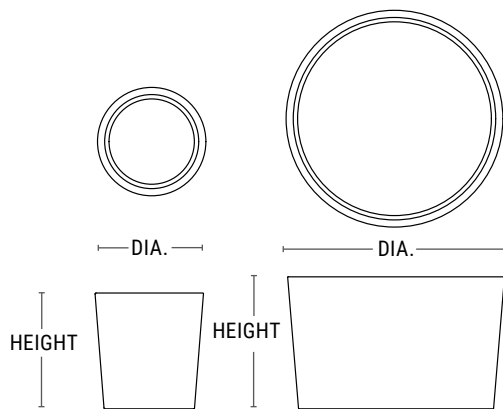

Urban Collection FRP Round

- Lightweight FRP fiberglass planters; durable despite low weight
- Coordinates with our self-watering container irrigation products
- Round planter sizes from 18" to 72"
- Drain holes upon request

PRODUCT	SHAPE	DIA.	HEIGHT	WEIGHT (LBS.)	VOLUME (CUBIC FT.)	INTERIOR TOP	INTERIOR BOT-TOM	IRRIGATION
US-1800	Round	18" dia	24"	11	2.6	14" dia	13" dia	CWM-1114-MS
UST-1800	Round	18" dia	30"	22	3.5	14" dia	13.5" dia	CWI-1200-X
US-2400	Round	24" dia	27"	20	5.5	20" dia	18.5" dia	CWC-1600/CWM-1114-2K
UST-2400	Round	24" dia	48"	55	6.5	20" dia	18.5" dia	CWC-1600
US-3000	Round	30" dia	32"	32	11	26" dia	25" dia	CWC-2100/CWM-1720-2K
UST-3000	Round	30" dia	54"	75	14	26" dia	24.5" dia	CWC-2100
US-3600	Round	36" dia	34"	42	16	32" dia	29" dia	CWC-2500/CWM-1720-3K
US-4200	Round	42" dia	36"	52	25	38" dia	36" dia	CWM-1720-4K
US-4800	Round	48" dia	36"	70	32	44" dia	41.5" dia	CWM-1720-5K
US-6000	Round	60" dia	36"	90	45	54" dia	52.5" dia	CWM-2920-3K
US-7200	Round	72" dia	42"	140	93	68" dia	63" dia	CWM-2920-3K