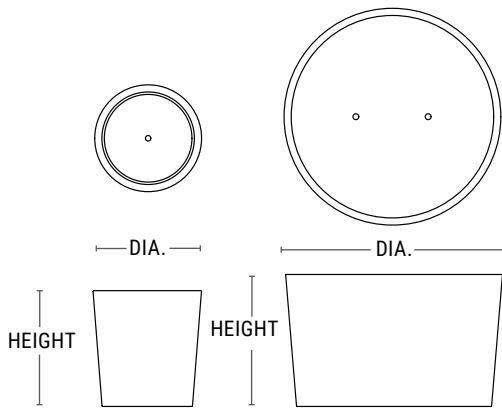

Urban Collection GFRC Rectangle and Square

- Durable Glass Fiber Reinforced Concrete planters
- Coordinates with our self-watering container irrigation products
- Rectangles and squares from 18" to 60"
- Drain holes standard, no drain holes upon request

PRODUCT	SHAPE	LENGTH	WIDTH	HEIGHT	WEIGHT (LBS.)	VOLUME (CUBIC FT.)	INTERIOR TOP	INTERIOR BOTTOM	IRRIGATION
UCRT-1800	Square	18"	18"	29"	200	3.8	14" x 14"	11.5" x 11.5"	CWM-R1114-MS
UCR-241824	Rectangle	24"	18"	24"	190	4.2	20" x 14"	18.5" x 11.5"	CWM-R1114-MS
UCR-2400	Square	24"	24"	27"	160	6.5	21" x 21"	16.5" x 16.5"	CWC-R1850/CWM-R1114-2K
UCRT-2400	Square	24"	24"	47"	300	12	20" x 20"	15" x 15"	CWC-R1850
UCR-3000	Square	30"	30"	32"	260	12	26" x 26"	22.5" x 22.5"	CWM-R2020-MS
UCRT-3000	Square	30"	30"	53"	450	18	26" x 26"	20" x 20"	CWM-R2020-MS
UCR-361824	Rectangle	36"	18"	24"	250	6.6	32" x 14"	30.5" x 11.5"	CWM-R1114-2K
UCR-3600	Square	36"	36"	34"	370	20	32" x 32"	28" x 28"	CWM-R2020-2K
UCR-481824	Rectangle	48"	18"	24"	315	9	44" x 14"	42.5" x 11.5"	CWM-R1614-2K
UCR-4800	Square	48"	48"	42"	665	44	43" x 43"	40" x 40"	CWM-R2920-2K
UCR-601824	Rectangle	60"	18"	24"	375	11	56" x 14"	54.5" x 11.5"	CWM-R2014-2K

PRODUCT	SHAPE	DIA.	HEIGHT	WEIGHT (LBS.)	VOLUME (CUBIC FT.)	INTERIOR TOP	INTERIOR BOT-TOM	IRRIGATION
UCST-1800	Round	18" dia	30"	150	5	14" dia	12.5" dia	CWM-1114-MS
UCST-2400	Round	24" dia	48"	250	5	20" dia	18" dia	CWM-1114--2K
UCS-2400	Round	24" dia	27"	130	5	20" dia	17" dia	CWC-1600/CWM-1114-2K
UCS-3000	Round	30" dia	32"	190	10	26" dia	23.5" dia	CWC-2100/CWM-1720-2K
UCST-3000	Round	30" dia	54"	400	13	26" dia	22.5" dia	CWM-1114--2K
UCS-3600	Round	36" dia	34"	255	16	32" dia	27.5" dia	CWC-2500/CWM-1720-3K
UCS-4200	Round	42" dia	36"	320	24	38" dia	35.5" dia	CWM-1720-4K
UCS-4800	Round	48" dia	36"	390	30	44" dia	40.5" dia	CWM-1720-5K
UCS-6000	Round	60" dia	36"	665	45	54" dia	51" dia	CWM-2920-3K