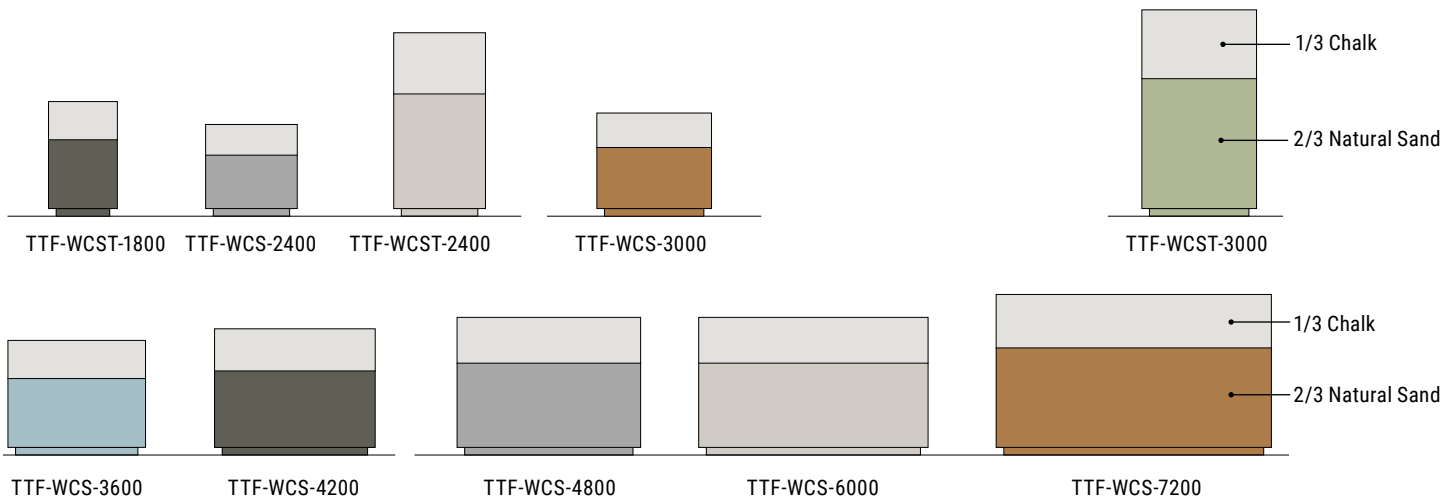

Two-Tone Wilshire Planters, GFRC Round with Toe Kick

- Lightweight GFRC planters in Chalk Sandblast, with one of six Natural Sand colors.
- Coordinates with our self-watering container irrigation products
- Suitable for indoor or outdoor use
- Toe kick visually lifts planter

PRODUCT	DESCRIPTION	DIA.	HEIGHT	WEIGHT (LBS.)	VOLUME (CUBIC FT.)	INTERIOR TOP	INTERIOR BOTTOM	IRRIGATION
TTF-WCST-1800	Two-Tone Wilshire Round Tall	18" dia	30"	95	3.5	15" x 15"	16.5" x 16.5"	CWI-1200
TTF-WCS-2400	Two-Tone Wilshire Round	24" dia	24"	130	5.5	21" dia	19.5" dia	CWC-1600/CWM-1114-2k
TTF-WCST-2400	Two-Tone Wilshire Round Tall	24" dia	48"	190	10.6	21" x 21"	22.5" x 22.5"	CWI-1700
TTF-WCS-3000	Two-Tone Wilshire Round	30" dia	27"	185	10	27" dia	24.5" dia	CWC-2400/CWM-1720-2k
TTF-WCST-3000	Two-Tone Wilshire Round Tall	30" dia	54"	285	19.2	26" x 26"	28.5" x 28.5"	CWI-2200
TTF-WCS-3600	Two-Tone Wilshire Round	36" dia	30"	275	16.5	31.5" dia	30.5" dia	CWM-1720-3k
TTF-WCS-4200	Two-Tone Wilshire Round	42" dia	33"	340	25	37.5" dia	36.5" dia	CWM-1720-3k
TTF-WCS-4800	Two-Tone Wilshire Round	48" dia	36"	445	32.5	43.5" dia	42.5" dia	CWM-2920-3k
TTF-WCS-6000	Two-Tone Wilshire Round	60" dia	36"	590	52	55.5" dia	54.5" dia	CWM-2920-4k
TTF-WCS-7200	Two-Tone Wilshire Round	72" dia	42"	865	86.5	67" dia	66.5" dia	CWM-2920-4k