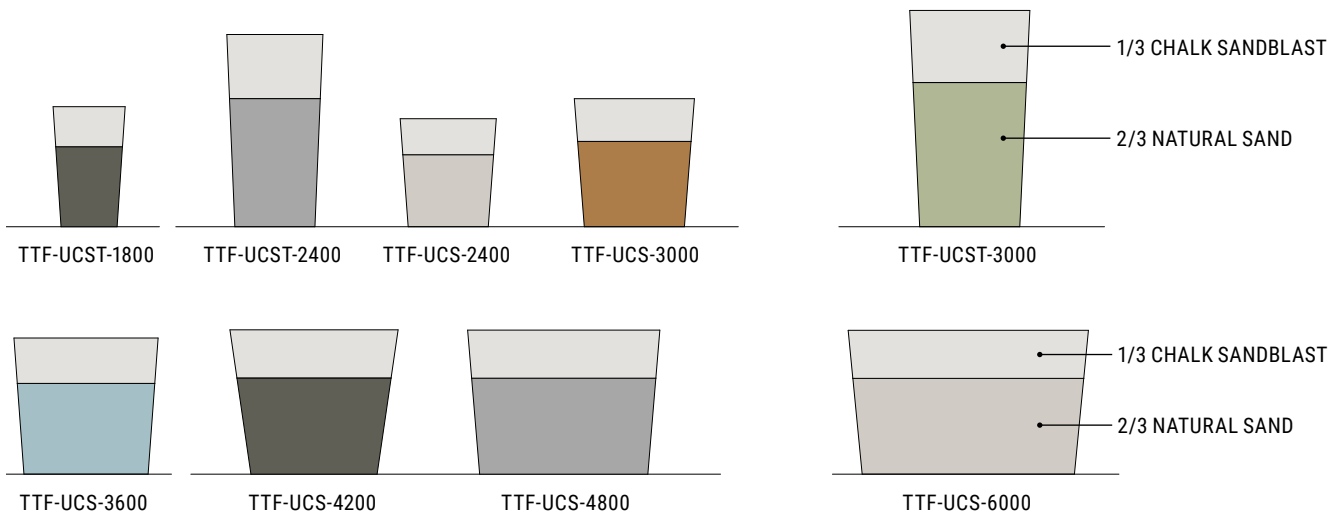

Two-Tone Urban, GFRC Round

- Lightweight GFRC planters in Chalk Sandblast, with one of six Natural Sand colors.
- Coordinates with our self-watering container irrigation products
- Suitable for indoor or outdoor use
- Round planter sizes from 18" to 60"

PRODUCT	DESCRIPTION	DIA.	HEIGHT	WEIGHT (LBS.)	VOLUME (CUBIC FT.)	INTERIOR TOP	INTERIOR BOTTOM	IRRIGATION
TTF-UCST-1800	Two-Tone Urban Round Tall	18" dia	30"	150	5	14" dia	12.5" dia	CWM-1114-MS
TTF-UCST-2400	Two-Tone Urban Round Tall	24" dia	48"	250	5	20" dia	18" dia	CWM-1114--2K
TTF-UCS-2400	Two-Tone Urban Round	24" dia	27"	130	5	20" dia	17" dia	CWC-1600/CWM-1114-2K
TTF-UCS-3000	Two-Tone Urban Round	30" dia	32"	190	10	26" dia	23.5" dia	CWC-2100/CWM-1720-2K
TTF-UCST-3000	Two-Tone Urban Round Tall	30" dia	54"	400	13	26" dia	22.5" dia	CWM-1114--2K
TTF-UCS-3600	Two-Tone Urban Round	36" dia	34"	255	16	32" dia	27.5" dia	CWM-1720-3K
TTF-UCS-4200	Two-Tone Urban Round	42" dia	36"	320	24	38" dia	35.5" dia	CWM-1720-4K
TTF-UCS-4800	Two-Tone Urban Round	48" dia	36"	390	30	44" dia	40.5" dia	CWM-1720-5K
TTF-UCS-6000	Two-Tone Urban Round	60" dia	36"	665	45	54" dia	51" dia	CWM-2920-3K