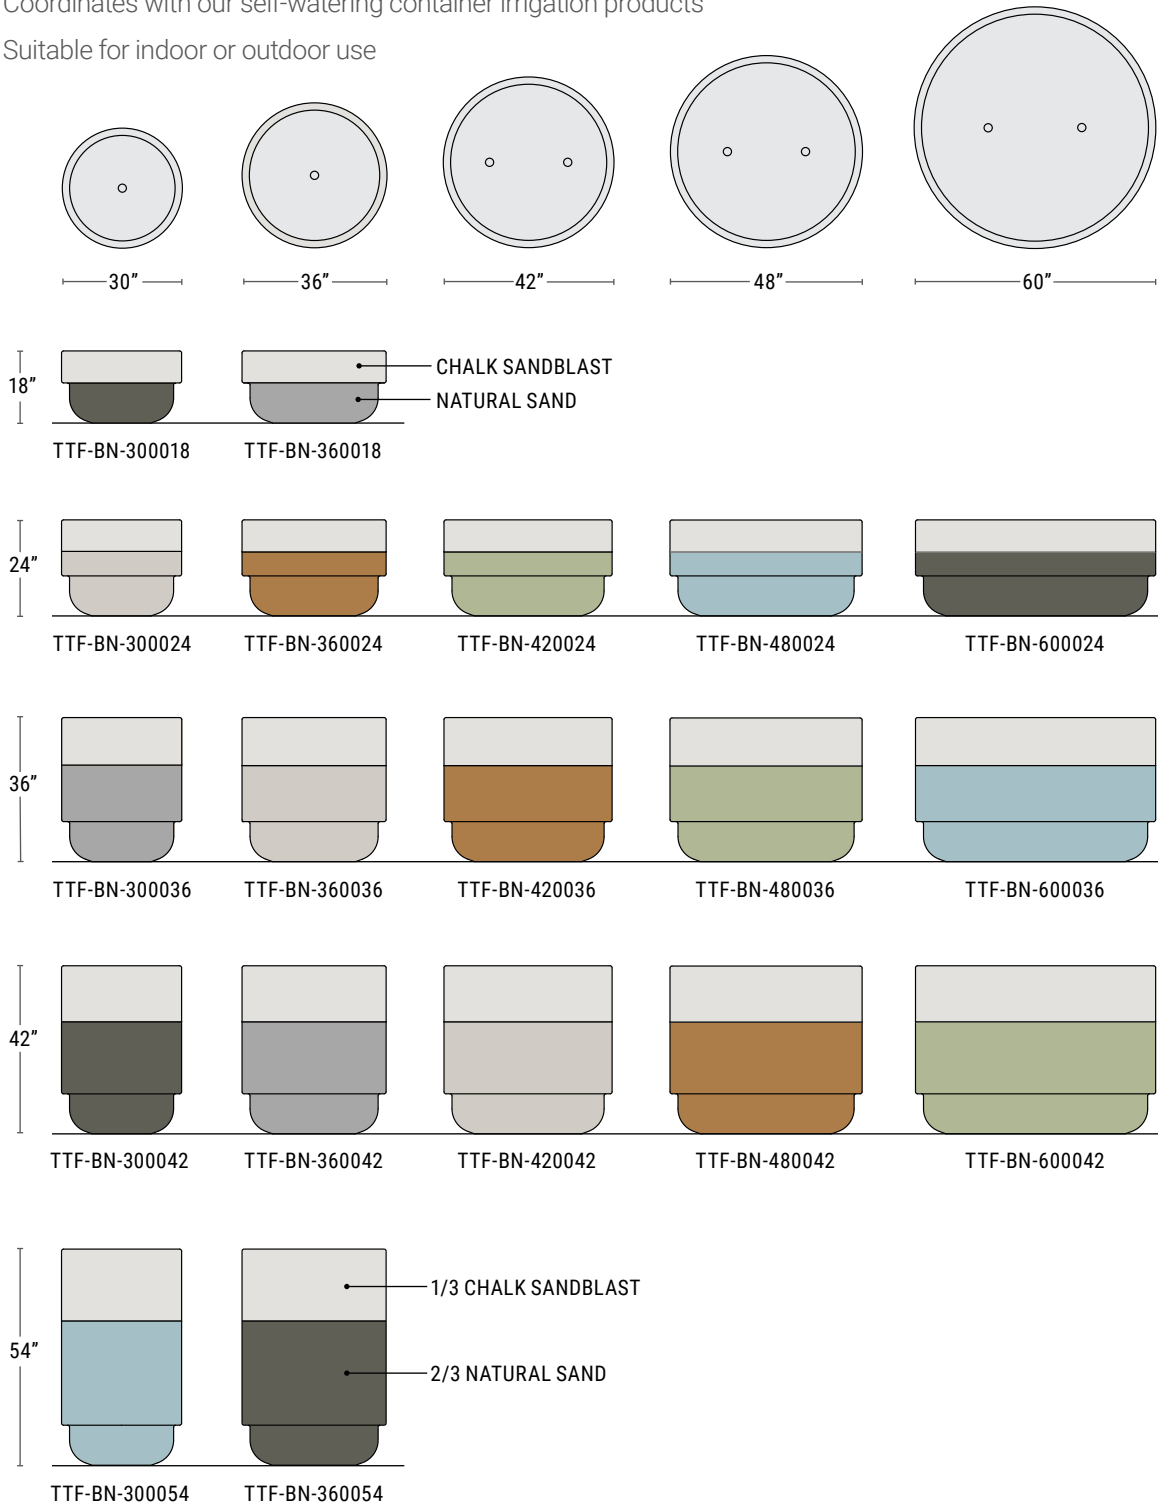

Two-Tone GFRC Planters

TWO-TONE BOLINAS

TWO-TONE URBAN GFRC ROUND

TWO-TONE WILSHIRE GFRC ROUND WITH TOE KICK

TWO-TONE GFRC PLANTER FINISHES

Planters are Chalk in Sandblast texture with one of six colors in Natural Sand texture.

CHALK + SHADOW

CHALK + SHARK

CHALK + PEARL

CHALK + CLAY

CHALK + CELERY

CHALK + MIST

Two-Tone Bolinas

- Lightweight GFRC planters in Chalk Sandblast, with one of six Natural Sand colors.
- Coordinates with our self-watering container irrigation products
- Suitable for indoor or outdoor use

Two-Tone Bolinas

- Lightweight GFRC planters in Chalk Sandblast, with one of six Natural Sand colors.
- Coordinates with our self-watering container irrigation products
- Suitable for indoor or outdoor use

PRODUCT	DESCRIPTION	DIA.	HEIGHT	WEIGHT (LBS.)	VOLUME (CUBIC FT.)	INTERIOR TOP	INTERIOR BOTTOM	IRRIGATION
TTF-WCST-1800	Two-Tone Wilshire Round Tall	18" dia	30"	95	3.5	15" x 15"	16.5" x 16.5"	CWI-1200
TTF-WCS-2400	Two-Tone Wilshire Round	24" dia	24"	130	5.5	21" dia	19.5" dia	CWC-1600/CWM-1114-2k
TTF-WCST-2400	Two-Tone Wilshire Round Tall	24" dia	48"	190	10.6	21" x 21"	22.5" x 22.5"	CWI-1700
TTF-WCS-3000	Two-Tone Wilshire Round	30" dia	27"	185	10	27" dia	24.5" dia	CWC-2400/CWM-1720-2k
TTF-WCST-3000	Two-Tone Wilshire Round Tall	30" dia	54"	285	19.2	26" x 26"	28.5" x 28.5"	CWI-2200
TTF-WCS-3600	Two-Tone Wilshire Round	36" dia	30"	275	16.5	31.5" dia	30.5" dia	CWM-1720-3k
TTF-WCS-4200	Two-Tone Wilshire Round	42" dia	33"	340	25	37.5" dia	36.5" dia	CWM-1720-3k
TTF-WCS-4800	Two-Tone Wilshire Round	48" dia	36"	445	32.5	43.5" dia	42.5" dia	CWM-2920-3k
TTF-WCS-6000	Two-Tone Wilshire Round	60" dia	36"	590	52	55.5" dia	54.5" dia	CWM-2920-4k
TTF-WCS-7200	Two-Tone Wilshire Round	72" dia	42"	865	86.5	67" dia	66.5" dia	CWM-2920-4k