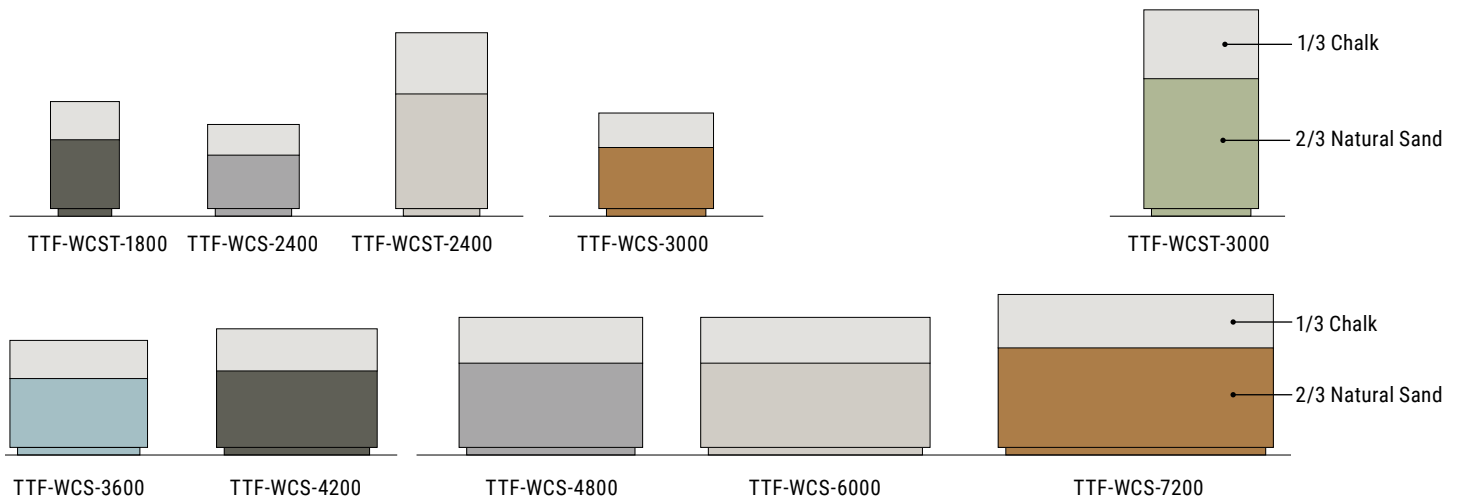

Two-Tone Wilshire Planters, GFRC Round with Toe Kick

- Lightweight GFRC planters in Chalk Sandblast, with one of six Natural Sand colors.
- Coordinates with our self-watering container irrigation products
- Suitable for indoor or outdoor use
- Toe kick visually lifts planter

PRODUCT	DESCRIPTION	DIA.	HEIGHT	WEIGHT (LBS.)	VOLUME (CUBIC FT.)	INTERIOR TOP	INTERIOR BOTTOM	IRRIGATION
TTF-WCST-1800	Two-Tone Wilshire Round Tall	18" dia	30"	95	3.5	15" x 15"	16.5" x 16.5"	CWI-1200
TTF-WCS-2400	Two-Tone Wilshire Round	24" dia	24"	130	5.5	21" dia	19.5" dia	CWC-1600/CWM-1114-2k
TTF-WCST-2400	Two-Tone Wilshire Round Tall	24" dia	48"	190	10.6	21" x 21"	22.5" x 22.5"	CWI-1700
TTF-WCS-3000	Two-Tone Wilshire Round	30" dia	27"	185	10	27" dia	24.5" dia	CWC-2400/CWM-1720-2k
TTF-WCST-3000	Two-Tone Wilshire Round Tall	30" dia	54"	285	19.2	26" x 26"	28.5" x 28.5"	CWI-2200
TTF-WCS-3600	Two-Tone Wilshire Round	36" dia	30"	275	16.5	31.5" dia	30.5" dia	CWM-1720-3k
TTF-WCS-4200	Two-Tone Wilshire Round	42" dia	33"	340	25	37.5" dia	36.5" dia	CWM-1720-3k
TTF-WCS-4800	Two-Tone Wilshire Round	48" dia	36"	445	32.5	43.5" dia	42.5" dia	CWM-2920-3k
TTF-WCS-6000	Two-Tone Wilshire Round	60" dia	36"	590	52	55.5" dia	54.5" dia	CWM-2920-4k
TTF-WCS-7200	Two-Tone Wilshire Round	72" dia	42"	865	86.5	67" dia	66.5" dia	CWM-2920-4k