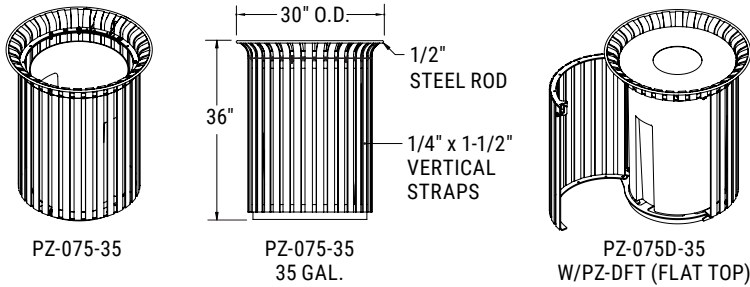

Plaza Collection Receptacles

Provide an attractive solution to litter control in public places, with steel straps, and simple, clean lines, to match our Plaza benches and picnic tables. Manufactured in two configurations, featuring hinged tops or side-open doors with flat or dome tops.

Plaza Receptacles

- Designed to use with Plaza Benches & Picnic Tables
- 1/4" x 1-1/2" Steel straps fully welded to steel framework
- Receptacles are listed without tops – first choose a body style (hinged top-load or side-opening), then select a top (flat or dome)
- Sustainably made from 96% recycled steel
- Optional lock assembly, decals, and leveling feet
- Ships fully assembled, except units with dome tops require dome assembly

PRODUCT	DESCRIPTION	DIA.	HEIGHT	WEIGHT LBS.
PZ-075-35	Plaza Collection Steel Strap Flared Receptacle, Hinged Unit w/35 Gal. Black Polyethylene Liner, Open Top	25"	36"	245
PZ-075D-35	Plaza Collection Steel Strap Flared Receptacle with Side Door, 35 Gal. Black Polyethylene Liner, Open Top	25"	36"	260