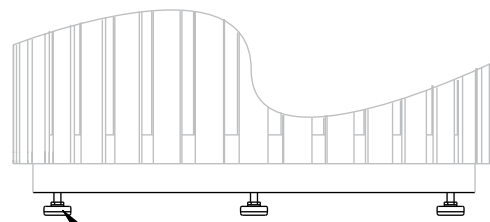

LVL - Leveling Feet