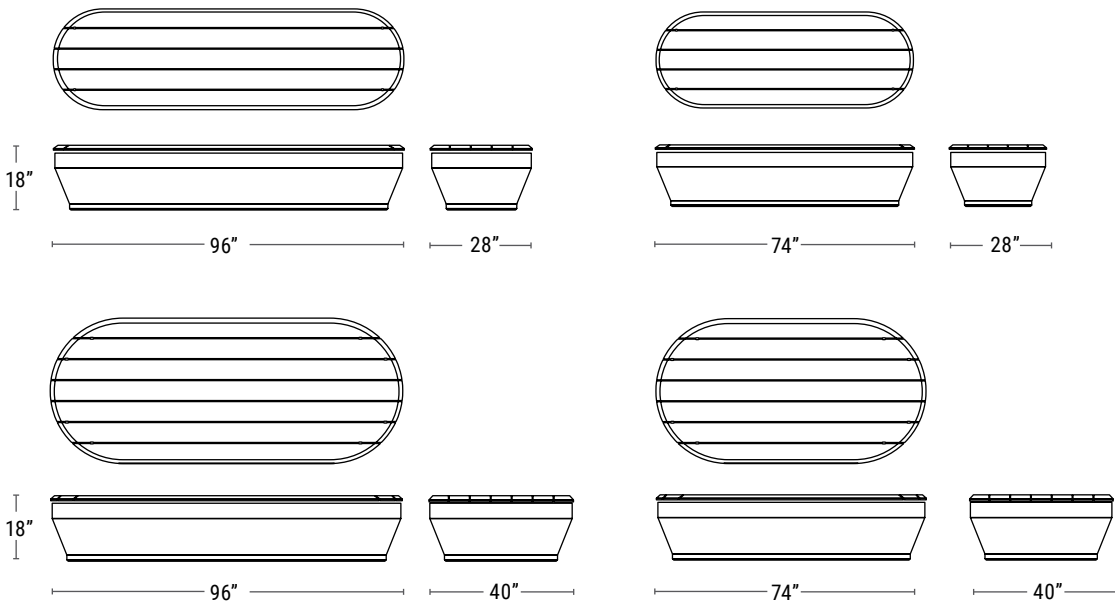

PRODUCT	DESCRIPTION	LENGTH	WIDTH	HEIGHT	WEIGHT (LBS)	VOLUME (CU. FT.)	INTERIOR BASE	INTERIOR TOP	IRRIGATION
PCB3970036	Paso Circular Planter Bench	-	97" Dia.	36" H	1519	-	78.25" Dia.	-	-
	Planter	-	-	-	-	50	59.5" Dia.	48.5" Dia.	CWM-2920-3K
	Bench	-	-	18"H	-	-	-	-	-

Paso Stools

- GFRC & Thermally Modified Hardwood
- Suitable for indoor or outdoor use

PRODUCT	DESCRIPTION	LENGTH	WIDTH	HEIGHT	WEIGHT (LBS)	VOLUME (CU. FT.)	INTERIOR BASE	INTERIOR TOP	IRRIGATION
PCB1340018	Paso Stool	-	34" Dia.	18" H	188	-	-	-	-
PCB1460018	Paso Stool	-	46" Dia.	18" H	304	-	-	-	-

Paso Platforms

- GFRC & Thermally Modified Hardwood
- Suitable for indoor or outdoor use

PRODUCT	DESCRIPTION	LENGTH	WIDTH	HEIGHT	WEIGHT (LBS)	VOLUME (CU. FT.)	INTERIOR BASE	INTERIOR TOP	IRRIGATION
PCB1740018	Paso Platform	-	74" Dia.	18" H	637	-	-	-	-
PCB1970018	Paso Platform	-	97" Dia.	18" H	1149	-	-	-	-

Paso Linear Benches

- GFRC & Thermally Modified Hardwood
- Suitable for indoor or outdoor use

PRODUCT	DESCRIPTION	LENGTH	WIDTH	HEIGHT	WEIGHT (LBS)	VOLUME (CU. FT.)	INTERIOR BASE	INTERIOR TOP	IRRIGATION
PCB2742818	Paso Linear Bench	74" L	28" W	18" H	376	-	-	-	-
PCB2962818	Paso Linear Bench	96" L	28" W	18" H	488	-	-	-	-
PCB2744018	Paso Linear Bench	74" L	40" W	18" H	455	-	-	-	-
PCB2964018	Paso Linear Bench	96" L	40" W	18" H	590	-	-	-	-