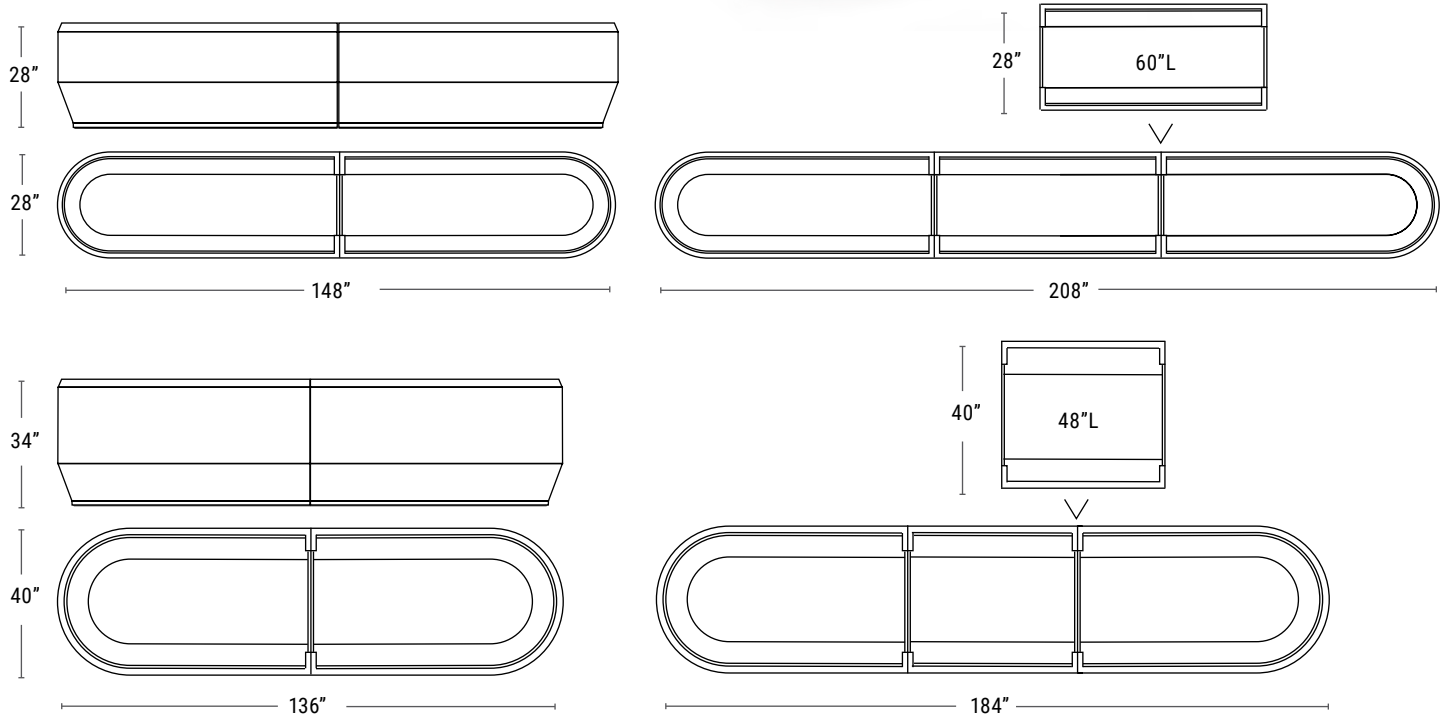

Paso Linear Benches

- GFRC & Thermally Modified Hardwood
- Suitable for indoor or outdoor use

PRODUCT	DESCRIPTION	LENGTH	WIDTH	HEIGHT	WEIGHT (LBS)	VOLUME (CU. FT.)	INTERIOR BASE	INTERIOR TOP	IRRIGATION
PCB2742818	Paso Linear Bench	74" L	28" W	18" H	376	-	-	-	-
PCB2962818	Paso Linear Bench	96" L	28" W	18" H	488	-	-	-	-
PCB2744018	Paso Linear Bench	74" L	40" W	18" H	455	-	-	-	-
PCB2964018	Paso Linear Bench	96" L	40" W	18" H	590	-	-	-	-

Paso Linear Planters

- Lightweight GFRC
- Suitable for indoor or outdoor use
- Drainage hole included

PRODUCT	DESCRIPTION	LENGTH	WIDTH	HEIGHT	WEIGHT (LBS)	VOLUME (CU. FT.)	INTERIOR BASE	INTERIOR TOP	IRRIGATION
PCP2882828	Paso Linear Planter	88" L	28" W	28" H	443	32	78" x ~18"	83" x 23"	CWM-R2020-3K
PCP2884034	Paso Linear Planter	88" L	40" W	34" H	582	50	78" x ~30"	83" x 35"	CWM-R2020-5K

Paso Linear Sectional Planters

- Lightweight GFRC
- Add more mid-sections for longer runs
- Suitable for indoor or outdoor use
- Drainage holes included

PRODUCT	DESCRIPTION	LENGTH	WIDTH	HEIGHT	WEIGHT (LBS)	VOLUME (CU. FT.)	INTERIOR BASE	INTERIOR TOP	IRRIGATION
PCG1D64034	Paso Linear Sectional Planter 2 Piece	136" L	40" W	34" H	986	80	63" (2X) x ~30"	65.5" (2X) x 35"	CWM-R2020-4K (2X)
PCG1E82828	Paso Linear Sectional Planter 2 Piece	148" L	28" W	28" H	790	56	69" (2X) x ~18"	71.5" (2X) x 23"	CWM-R2020-2K (2X)
PCG1J44034	Paso Linear Sectional Planter 3 Piece	184" L	40" W	34" H	1609	130	63" (2X) x ~30" + 48" x ~30"	65.5" (2X) x 35" + 47" x 35"	CWM-R2020-4K (2X) + CWM-R2020-2K
PCG1L82828	Paso Linear Sectional Planter 3 Piece	208" L	28" W	28" H	1137	80	69" (2X) x ~18" + 60" x ~18"	71.5" (2X) x 23" + 59" x 23"	CWM-R2020-2K (2X) + CWM-R2020-4K
PCP2484034	Paso Middle Section	48" L	40" W	34" H	445	30	48" x ~30"	47" x 35"	CWM-R2020-4K
PCP2602828	Paso Middle Section	60" L	28" W	28" H	347	24	60" x ~18"	59" x 23"	CWM-R2020-2K