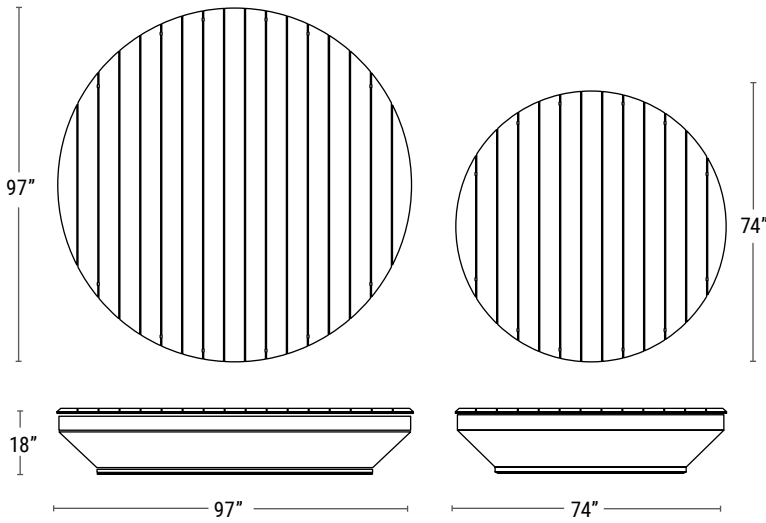

PRODUCT	DESCRIPTION	LENGTH	WIDTH	HEIGHT	WEIGHT (LBS)	VOLUME (CU. FT.)	INTERIOR BASE	INTERIOR TOP	IRRIGATION
PCB3970036	Paso Circular Planter Bench	-	97" Dia.	36" H	1519	-	78.25" Dia.	-	-
	Planter	-	-	-	-	50	59.5" Dia.	48.5" Dia.	CWM-2920-3K
	Bench	-	-	18"H	-	-	-	-	-

Paso Stools

- GFRC & Thermally Modified Hardwood
- Suitable for indoor or outdoor use

PRODUCT	DESCRIPTION	LENGTH	WIDTH	HEIGHT	WEIGHT (LBS)	VOLUME (CU. FT.)	INTERIOR BASE	INTERIOR TOP	IRRIGATION
PCB1340018	Paso Stool	-	34" Dia.	18" H	188	-	-	-	-
PCB1460018	Paso Stool	-	46" Dia.	18" H	304	-	-	-	-

Paso Platforms

- GFRC & Thermally Modified Hardwood
- Suitable for indoor or outdoor use

PRODUCT	DESCRIPTION	LENGTH	WIDTH	HEIGHT	WEIGHT (LBS)	VOLUME (CU. FT.)	INTERIOR BASE	INTERIOR TOP	IRRIGATION
PCB1740018	Paso Platform	-	74" Dia.	18" H	637	-	-	-	-
PCB1970018	Paso Platform	-	97" Dia.	18" H	1149	-	-	-	-