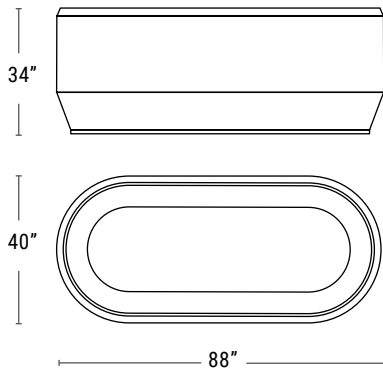

PRODUCT	DESCRIPTION	LENGTH	WIDTH	HEIGHT	WEIGHT (LBS)	VOLUME (CU. FT.)	INTERIOR BASE	INTERIOR TOP	IRRIGATION
PCB3970036	Paso Circular Planter Bench	-	97" Dia.	36" H	1519	-	78.25" Dia.	-	-
	Planter	-	-	-	-	50	59.5" Dia.	48.5" Dia.	CWM-2920-3K
	Bench	-	-	18"H	-	-	-	-	-

Paso Platforms

- GFRC & Thermally Modified Hardwood
- Suitable for indoor or outdoor use

PRODUCT	DESCRIPTION	LENGTH	WIDTH	HEIGHT	WEIGHT (LBS)	VOLUME (CU. FT.)	INTERIOR BASE	INTERIOR TOP	IRRIGATION
PCB1740018	Paso Platform	-	74" Dia.	18" H	637	-	-	-	-
PCB1970018	Paso Platform	-	97" Dia.	18" H	1149	-	-	-	-

Paso Linear Benches

- GFRC & Thermally Modified Hardwood
- Suitable for indoor or outdoor use

PRODUCT	DESCRIPTION	LENGTH	WIDTH	HEIGHT	WEIGHT (LBS)	VOLUME (CU. FT.)	INTERIOR BASE	INTERIOR TOP	IRRIGATION
PCB2742818	Paso Linear Bench	74" L	28" W	18" H	376	-	-	-	-
PCB2962818	Paso Linear Bench	96" L	28" W	18" H	488	-	-	-	-
PCB2744018	Paso Linear Bench	74" L	40" W	18" H	455	-	-	-	-
PCB2964018	Paso Linear Bench	96" L	40" W	18" H	590	-	-	-	-

Paso Linear Planters

- Lightweight GFRC
- Suitable for indoor or outdoor use
- Drainage hole included

PRODUCT	DESCRIPTION	LENGTH	WIDTH	HEIGHT	WEIGHT (LBS)	VOLUME (CU. FT.)	INTERIOR BASE	INTERIOR TOP	IRRIGATION
PCP2882828	Paso Linear Planter	88" L	28" W	28" H	443	32	78" x ~18"	83" x 23"	CWM-R2020-3K
PCP2884034	Paso Linear Planter	88" L	40" W	34" H	582	50	78" x ~30"	83" x 35"	CWM-R2020-5K