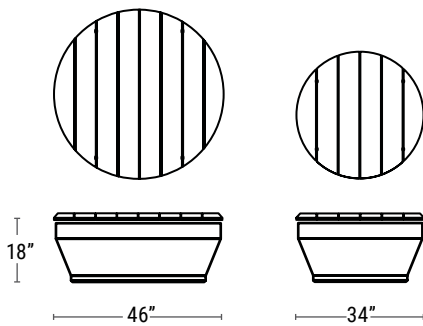

Paso Stools

- GFRC & Thermally Modified Hardwood
- Suitable for indoor or outdoor use

PRODUCT	DESCRIPTION	LENGTH	WIDTH	HEIGHT	WEIGHT (LBS)	VOLUME (CU. FT.)	INTERIOR BASE	INTERIOR TOP	IRRIGATION
PCB1340018	Paso Stool	-	34" Dia.	18" H	188	-	-	-	-
PCB1460018	Paso Stool	-	46" Dia.	18" H	304	-	-	-	-