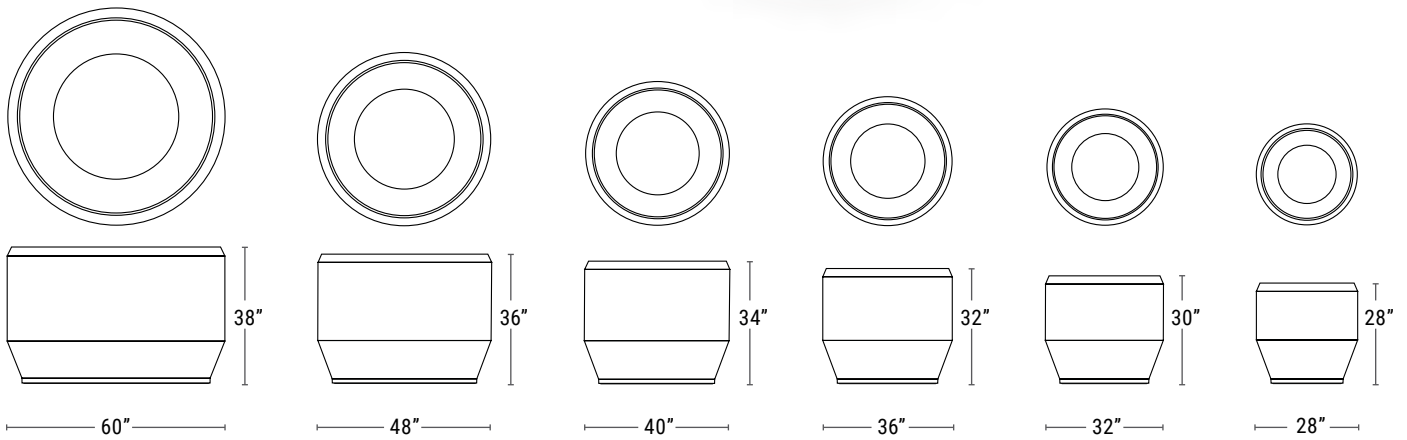

Paso Round Planters

- Lightweight GFRC
- Suitable for indoor or outdoor use
- Drainage hole included

PRODUCT	DESCRIPTION	LENGTH	WIDTH	HEIGHT	WEIGHT (LBS)	VOLUME (CU. FT.)	INTERIOR BASE	INTERIOR TOP	IRRIGATION
PCP1280028	Paso Round Planter	-	28" Dia.	28" H	151	8	~18" Dia.	23" Dia.	CWM-1120-3K
PCP1320030	Paso Round Planter	-	32" Dia.	30" H	191	11	~22" Dia.	27" Dia.	CWM-1120-3K
PCP1360032	Paso Round Planter	-	36" Dia.	32" H	235	15	~26" Dia.	31" Dia.	CWM-1720-3K
PCP1400034	Paso Round Planter	-	40" Dia.	34" H	283	20	~30" Dia.	35" Dia.	CWM-1720-3K
PCP1480036	Paso Round Planter	-	48" Dia.	36" H	377	32	~38" Dia.	43" Dia.	CWM-1720-4K
PCP1600038	Paso Round Planter	-	60" Dia.	38" H	527	54	~50" Dia.	55" Dia.	CWM-2920-4K