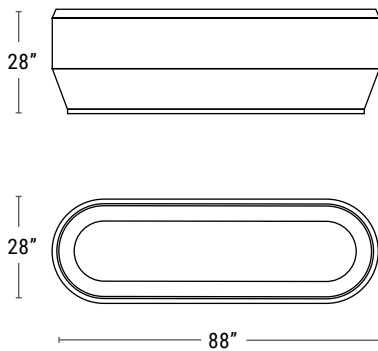

PRODUCT	DESCRIPTION	LENGTH	WIDTH	HEIGHT	WEIGHT (LBS)	VOLUME (CU. FT.)	INTERIOR BASE	INTERIOR TOP	IRRIGATION
PCB3970036	Paso Circular Planter Bench	-	97" Dia.	36" H	1519	-	78.25" Dia.	-	-
	Planter	-	-	-	-	50	59.5" Dia.	48.5" Dia.	CWM-2920-3K
	Bench	-	-	18"H	-	-	-	-	-

Paso Platforms

- GFRC & Thermally Modified Hardwood
- Suitable for indoor or outdoor use

PRODUCT	DESCRIPTION	LENGTH	WIDTH	HEIGHT	WEIGHT (LBS)	VOLUME (CU. FT.)	INTERIOR BASE	INTERIOR TOP	IRRIGATION
PCB1740018	Paso Platform	-	74" Dia.	18" H	637	-	-	-	-
PCB1970018	Paso Platform	-	97" Dia.	18" H	1149	-	-	-	-

Paso Linear Benches

- GFRC & Thermally Modified Hardwood
- Suitable for indoor or outdoor use

PRODUCT	DESCRIPTION	LENGTH	WIDTH	HEIGHT	WEIGHT (LBS)	VOLUME (CU. FT.)	INTERIOR BASE	INTERIOR TOP	IRRIGATION
PCB2742818	Paso Linear Bench	74" L	28" W	18" H	376	-	-	-	-
PCB2962818	Paso Linear Bench	96" L	28" W	18" H	488	-	-	-	-
PCB2744018	Paso Linear Bench	74" L	40" W	18" H	455	-	-	-	-
PCB2964018	Paso Linear Bench	96" L	40" W	18" H	590	-	-	-	-

Paso Linear Planters

- Lightweight GFRC
- Suitable for indoor or outdoor use
- Drainage hole included

PRODUCT	DESCRIPTION	LENGTH	WIDTH	HEIGHT	WEIGHT (LBS)	VOLUME (CU. FT.)	INTERIOR BASE	INTERIOR TOP	IRRIGATION
PCP2882828	Paso Linear Planter	88" L	28" W	28" H	443	32	78" x ~18"	83" x 23"	CWM-R2020-3K
PCP2884034	Paso Linear Planter	88" L	40" W	34" H	582	50	78" x ~30"	83" x 35"	CWM-R2020-5K