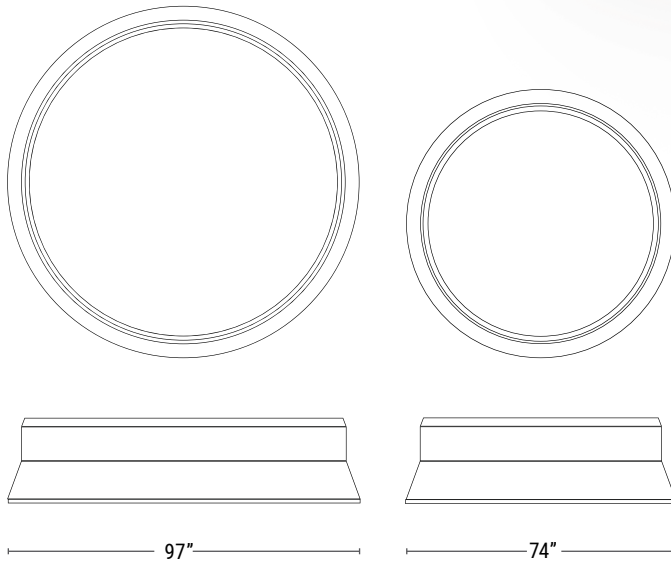

Paso Low Round Planters

- Lightweight GFRC
- Suitable for indoor or outdoor use
- Drainage hole included

PRODUCT	DESCRIPTION	LENGTH	WIDTH	HEIGHT	WEIGHT (LBS)	VOLUME (CU. FT.)	INTERIOR BASE	INTERIOR TOP	IRRIGATION
PCP3740024	Paso Low Round Planter	-	74" Dia.	24" H	545	47	~64.75" Dia.	61" Dia.	CWM-1714-5K
PCP3970024	Paso Low Round Planter	-	97" Dia.	24" H	836	85	~88.75" Dia.	85" Dia.	CWM-1714-5K + CWM-E2400