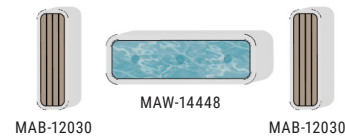

MAW-14448

Montara Configurations

1.07 ROOFTOP COURTYARD

PRODUCTS SHOWN IN THIS CONCEPT

Montara Water Features
(2) MAW-9648

Montara Platforms
(3) MAB-6000

Montara Planters
(6) MA-484830

Montara Configurations

1.08 IN-BETWEEN SPACES

**PRODUCTS SHOWN
IN THIS CONCEPT**

Montara Water Features

- (1) MAW-4848
- (3) MAW-9648
- (1) MAW-14448

Montara Linear Benches

- (2) MAB-6030
- (2) MAB-12030

Montara Platforms

- (2) MAB-3600
- (2) MAB-7200

Montara Configurations

1.09 ENTRANCE

PRODUCTS SHOWN IN THIS CONCEPT

Montara Planters
(2) MA-363624
(2) MA-363630
(2) MA-363636

Montara Configurations

1.10 ORGANIC GROUPING

PRODUCTS SHOWN IN THIS CONCEPT

Montara Water Features