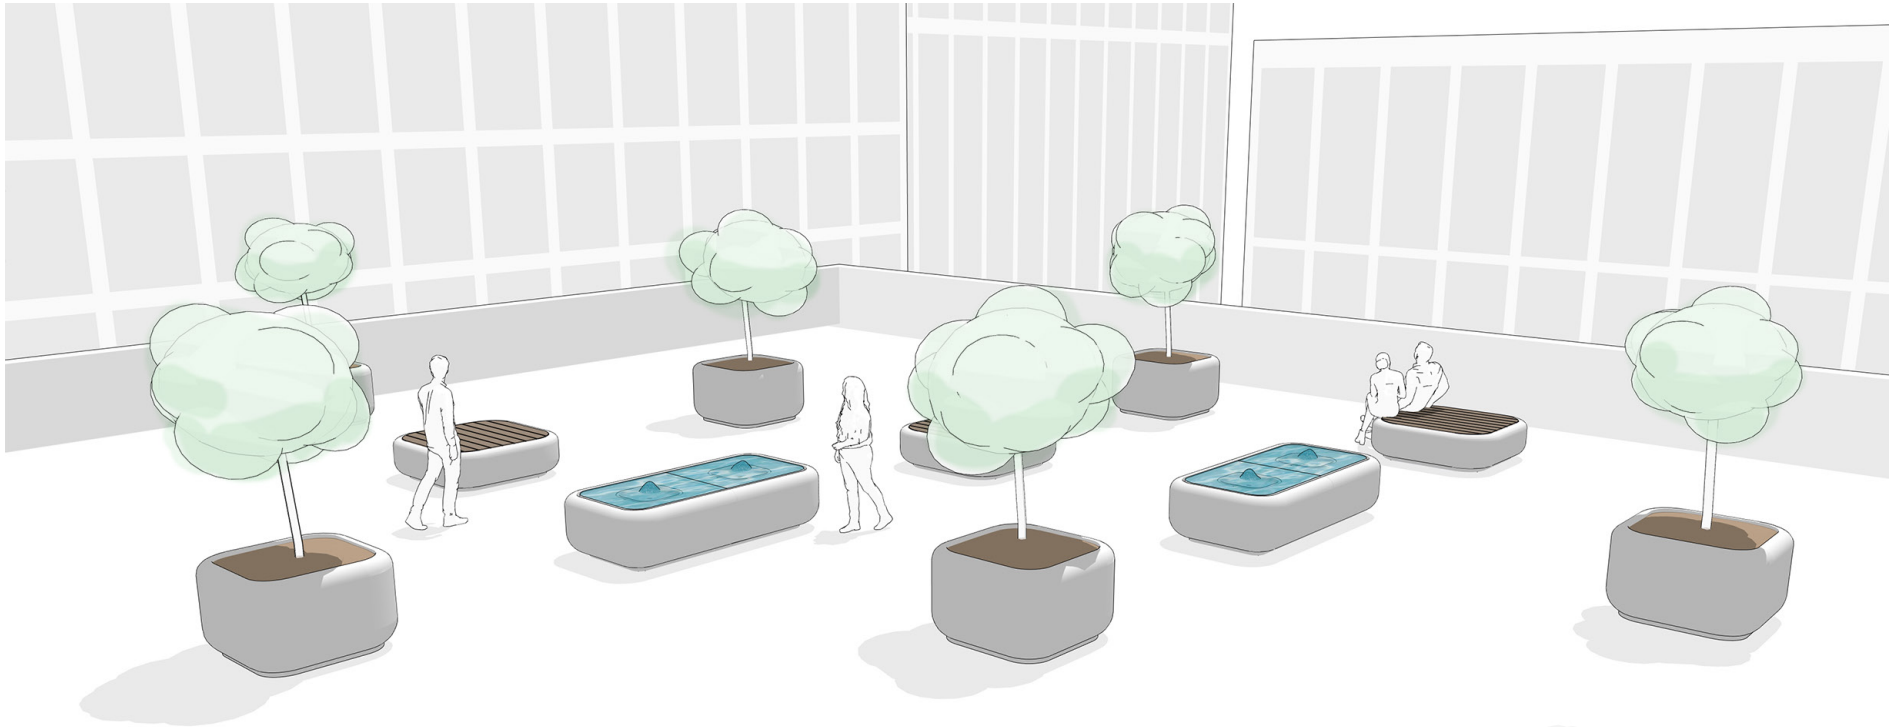

MAW-14448

Montara Configurations

1.07 ROOFTOP COURTYARD

PRODUCTS SHOWN IN THIS CONCEPT

Montara Water Features
(2) MAW-9648

Montara Platforms
(3) MAB-6000

Montara Planters
(6) MA-484830

Montara Configurations