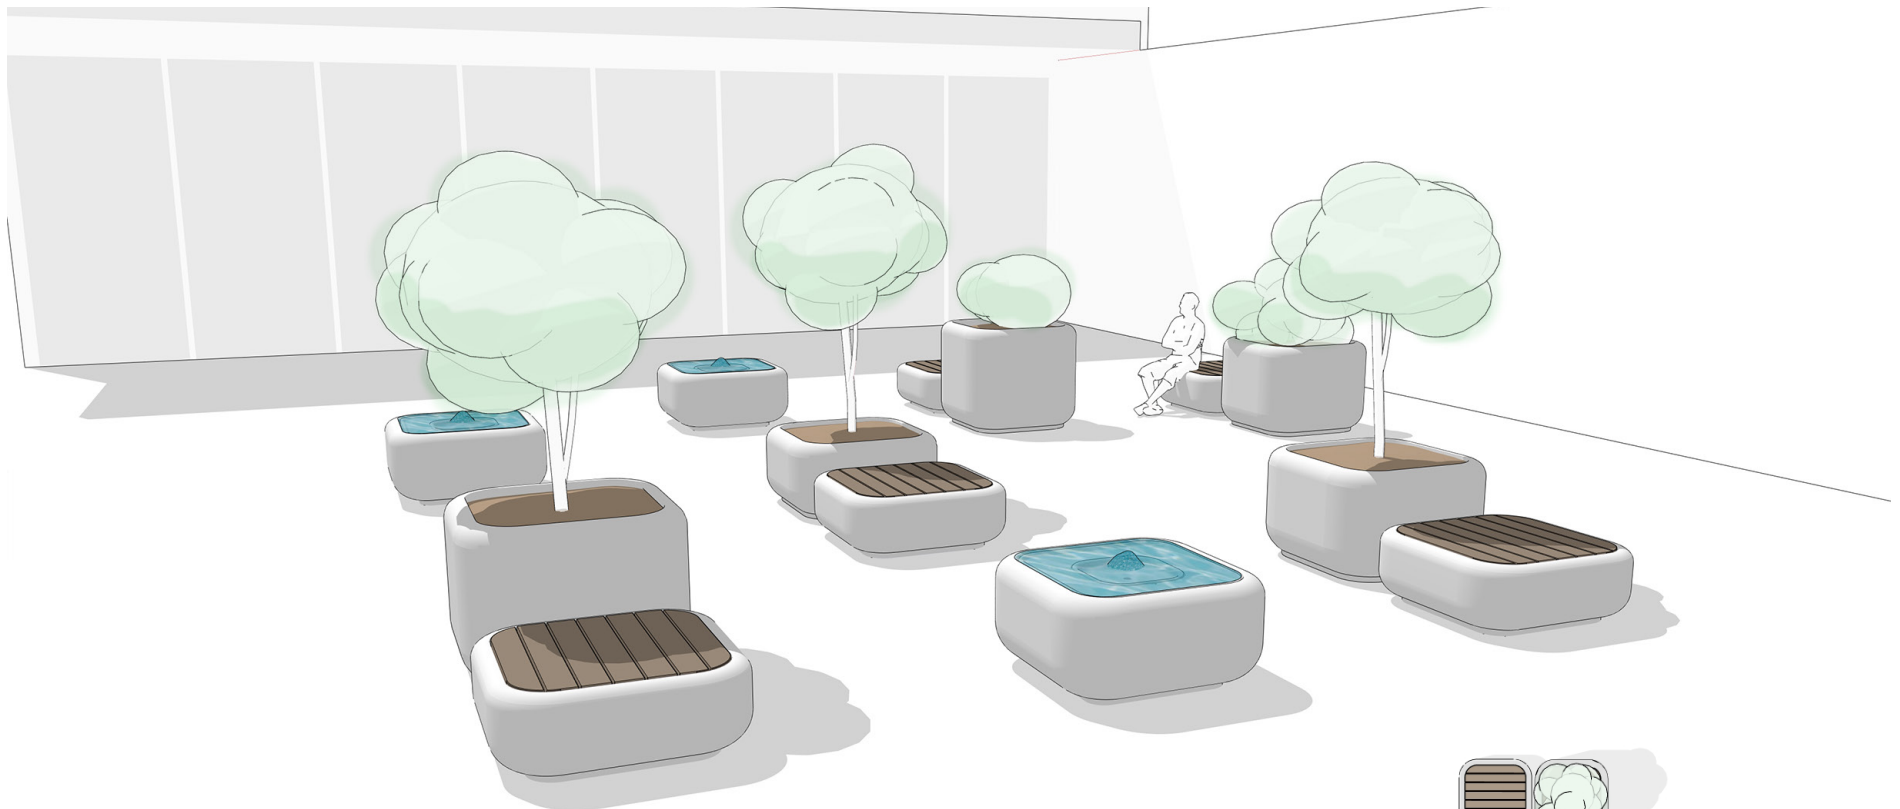

Montara Configurations

1.02 COURTYARD

PRODUCTS SHOWN IN THIS CONCEPT

Montara Platforms
(5) MAB-4800

Montara Water Features
(3) MAW-4848

Montara Planters
(1) MA-484824
(1) MA-484830
(2) MA-484836
(1) MA-484842