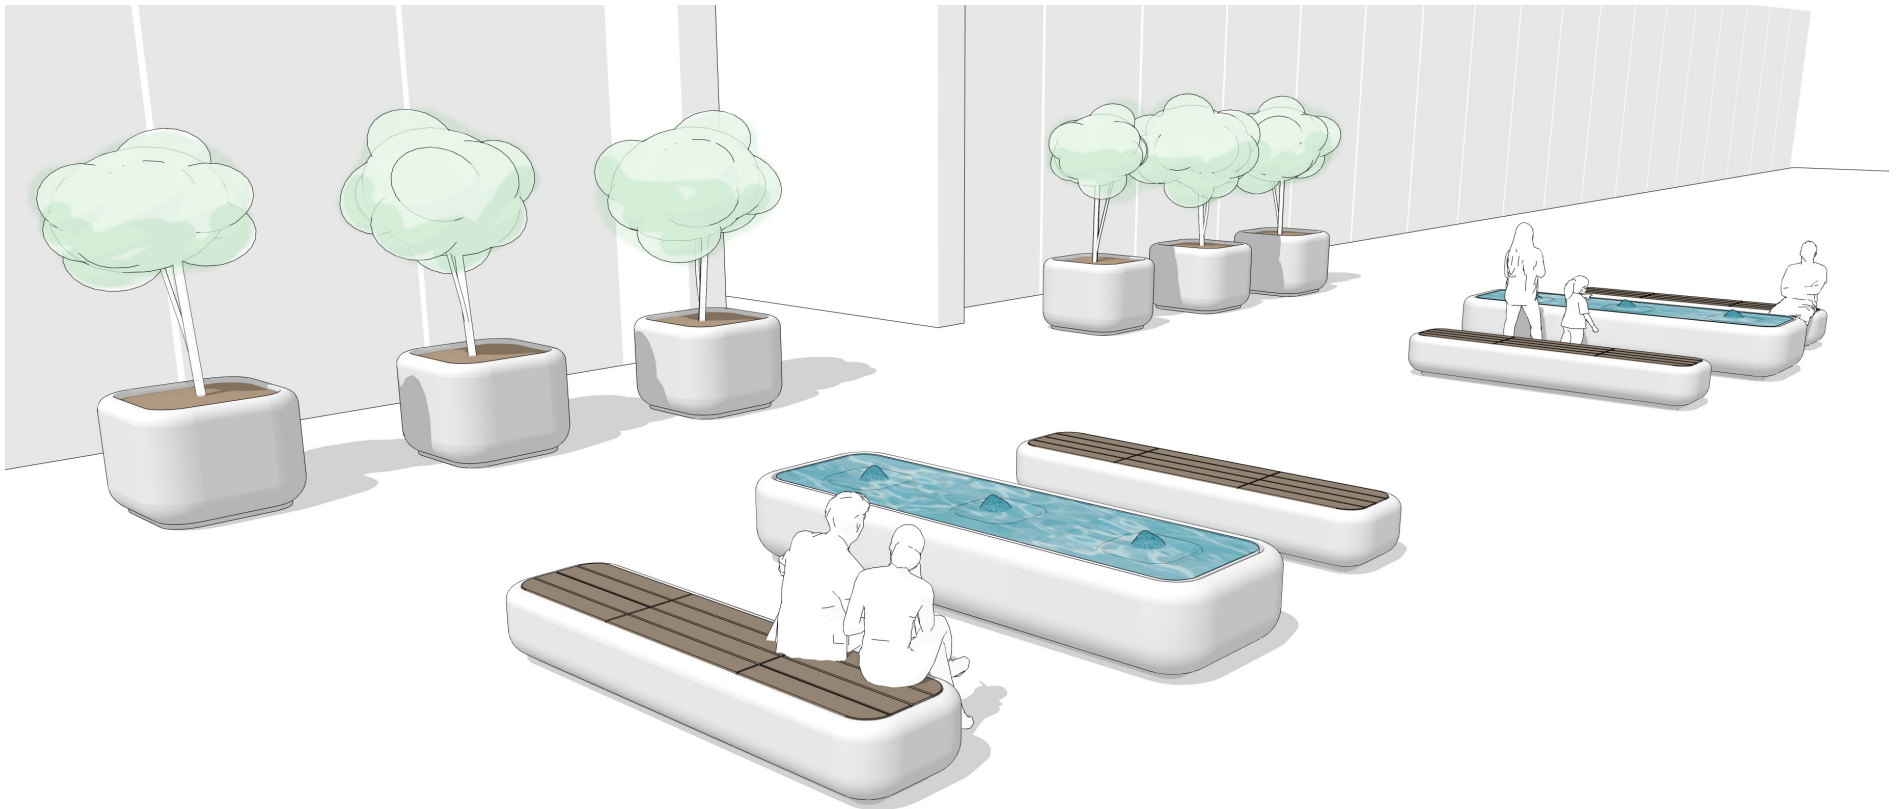

Montara Configurations

1.03 HOTEL ENTRANCE

PRODUCTS SHOWN
IN THIS CONCEPT

Montara Water Features

(2) MAW-14448

Montara Linear Benches

(4) MAB-12030

Montara Planters

(6) MA-484836