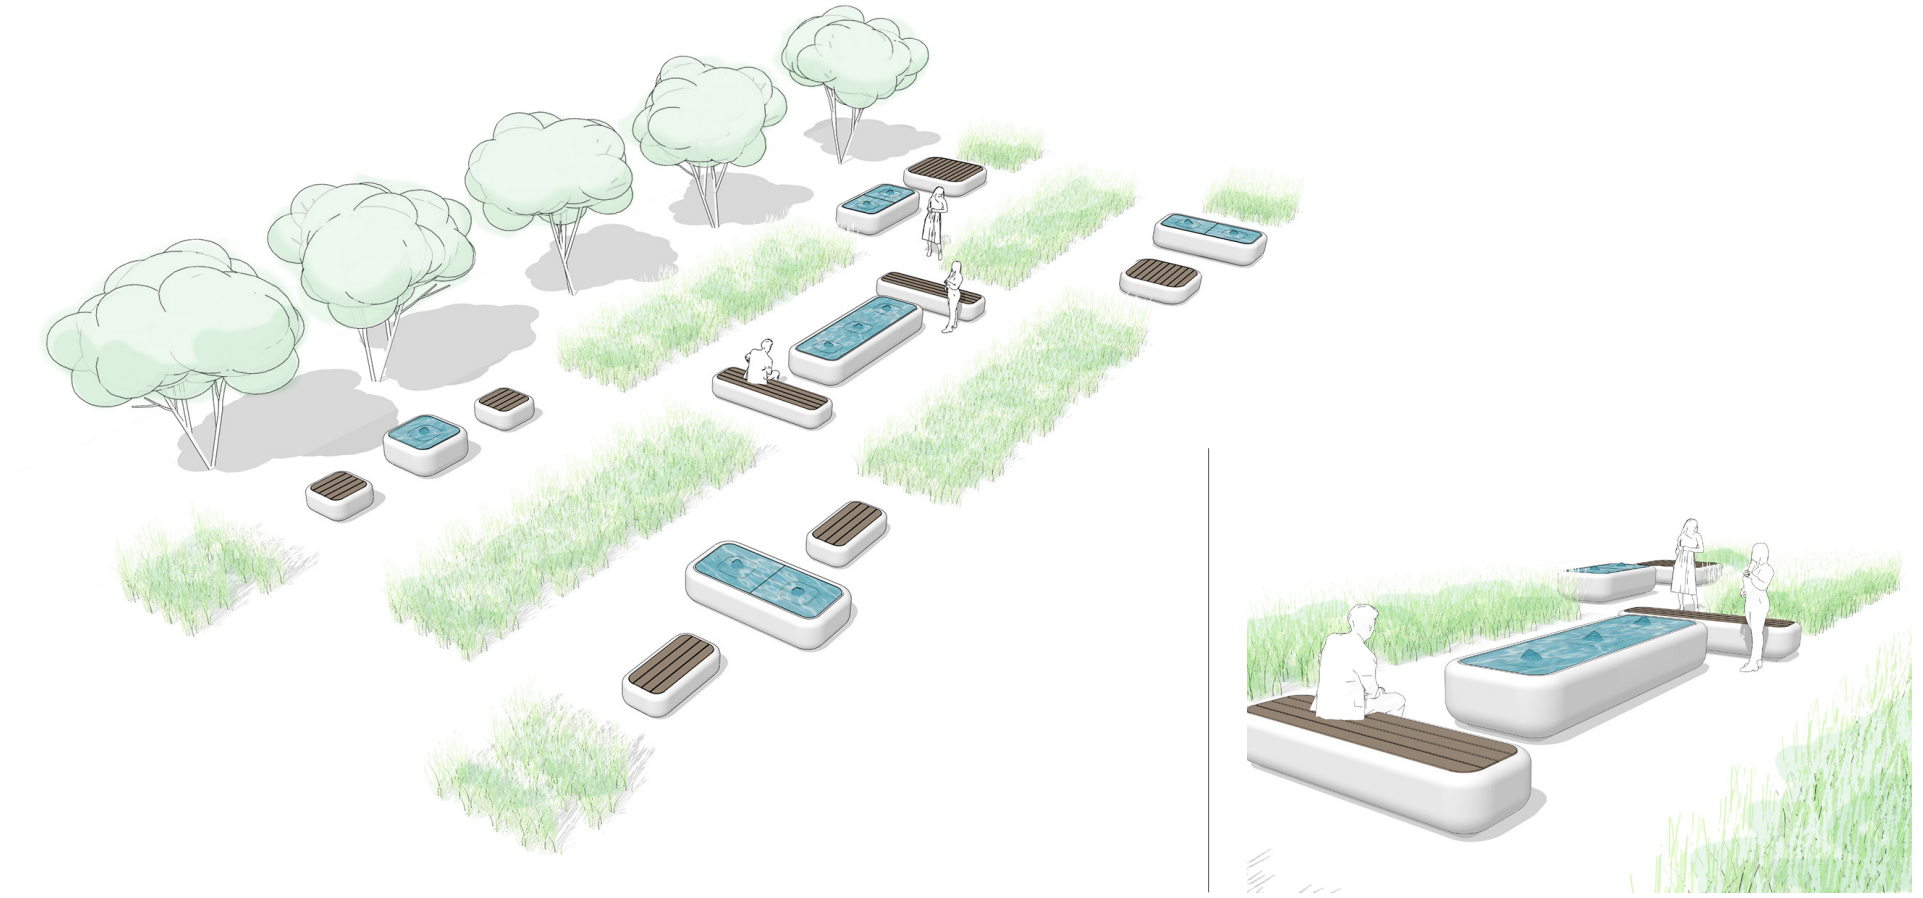

Montara Configurations

1.08 IN-BETWEEN SPACES

**PRODUCTS SHOWN
IN THIS CONCEPT**

Montara Water Features

- (1) MAW-4848
- (3) MAW-9648
- (1) MAW-14448

Montara Linear Benches

- (2) MAB-6030
- (2) MAB-12030

Montara Platforms

- (2) MAB-3600
- (2) MAB-7200