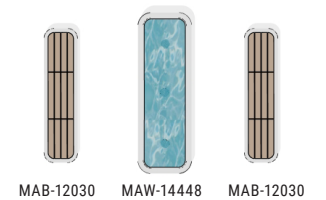

Montara Configurations

1.03 HOTEL ENTRANCE

PRODUCTS SHOWN
IN THIS CONCEPT

Montara Water Features

(2) MAW-14448

Montara Linear Benches

(4) MAB-12030

Montara Planters

(6) MA-484836