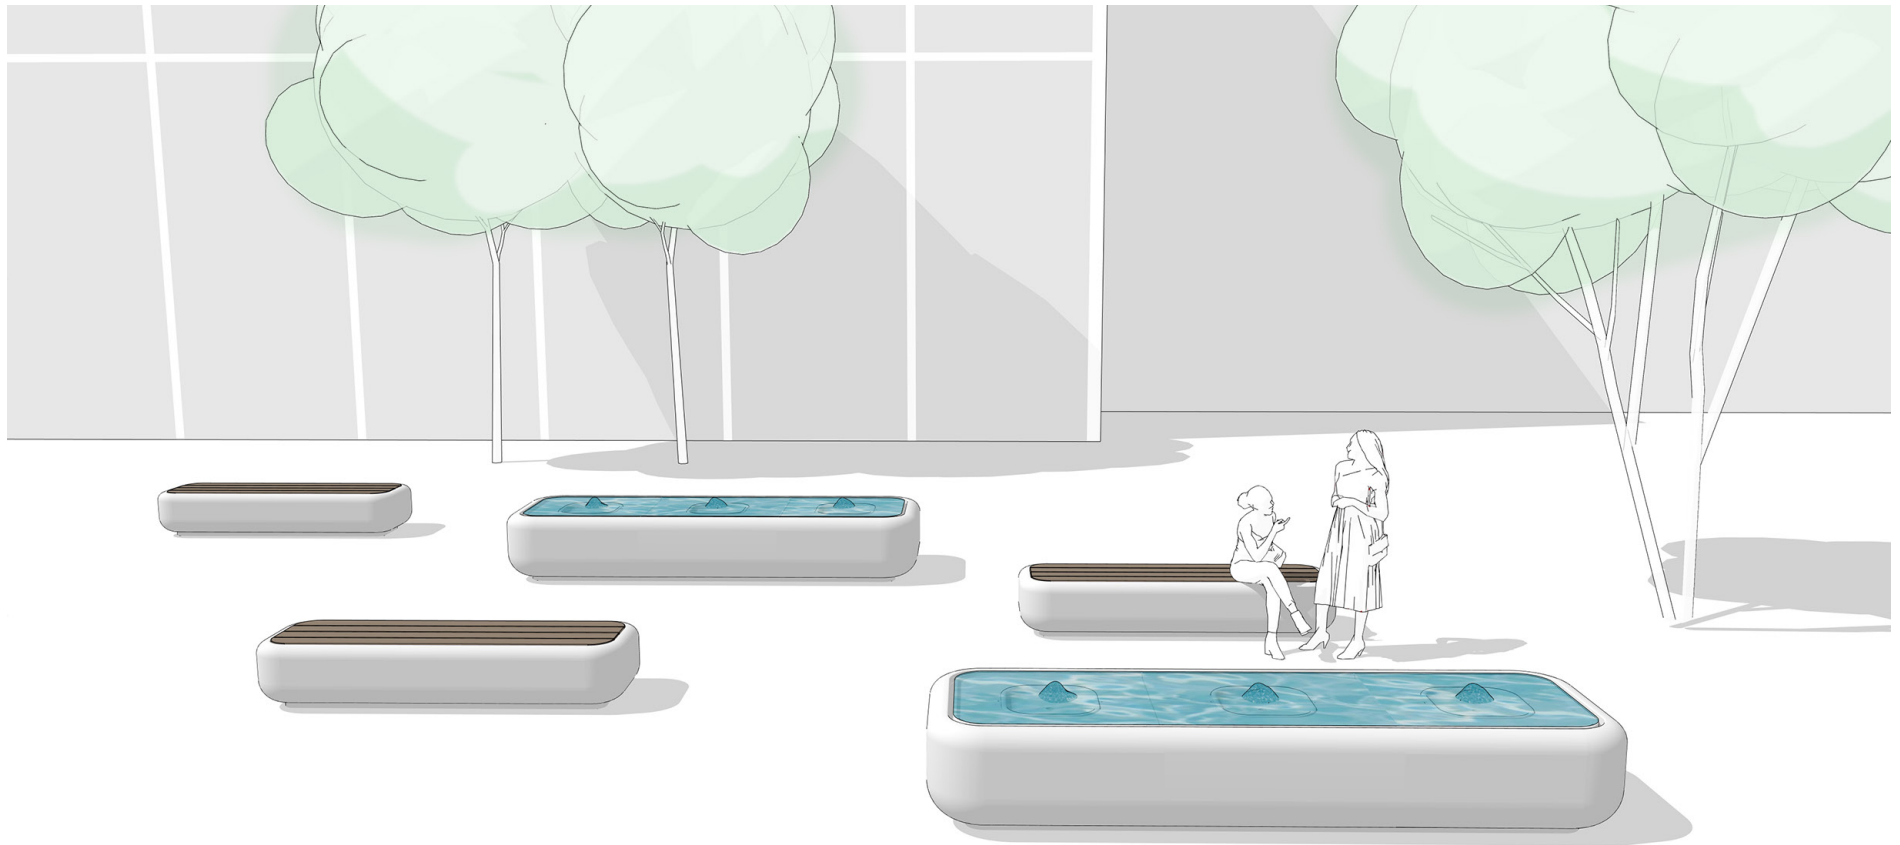

Montara Design Guide

Montara Configurations

1.01 NONLINEAR ENTRANCE

PRODUCTS SHOWN IN THIS CONCEPT

Montara Water Features

(2) MAW-14448

Montara Linear Benches

(3) MAB-9630