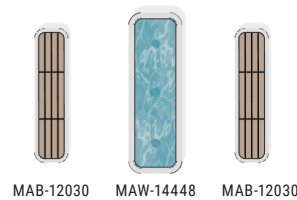

Montara Configurations

1.03 HOTEL ENTRANCE

PRODUCTS SHOWN
IN THIS CONCEPT

Montara Water Features

(2) MAW-14448

Montara Linear Benches

(4) MAB-12030

Montara Planters

(6) MA-484836