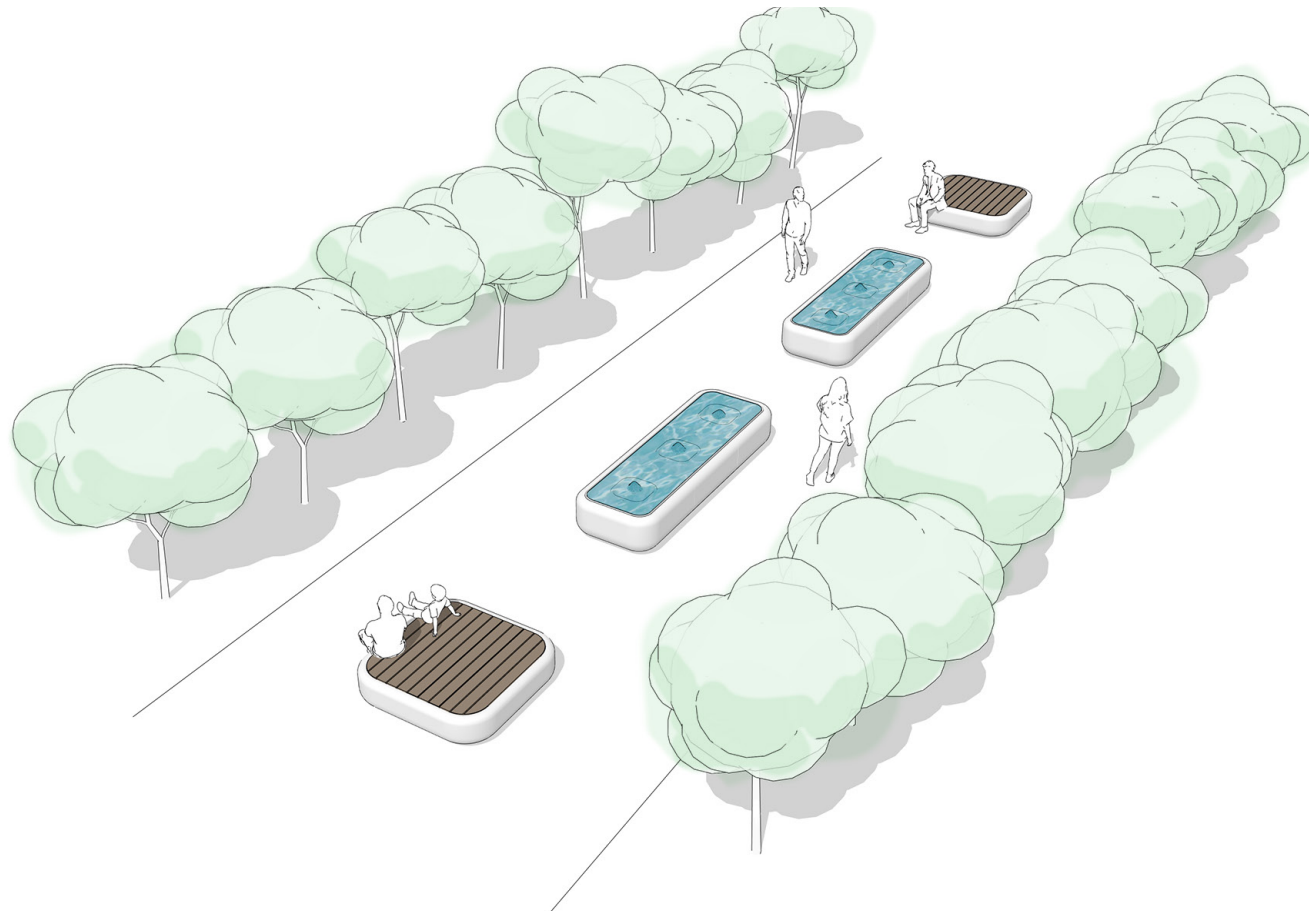

1.05 LINEAR GARDEN

PRODUCTS SHOWN IN THIS CONCEPT

Montara Water Features

(2) MAW-14448

Montara Platforms

(2) MAB-7200

MAB-7200

MAW-14448