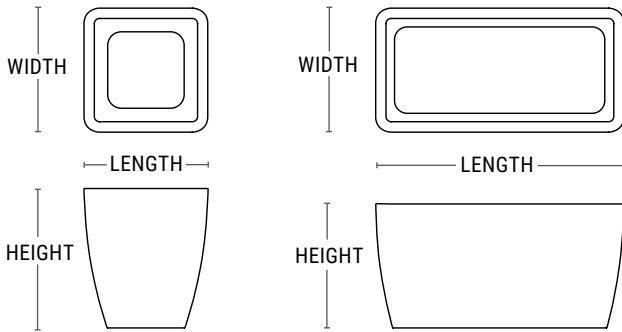

Downtown Collection GFRC Rectangle and Square

- Lightweight GFRC concrete planters; durable despite low weight
- Coordinates with our self-watering container irrigation products
- Rectangles and squares from 24" to 60"
- Drain holes standard, no drain holes upon request

PRODUCT	SHAPE	LENGTH	WIDTH	HEIGHT	WEIGHT (LBS.)	VOLUME (CUBIC FT.)	INTERIOR TOP	INTERIOR BOTTOM	IRRIGATION
DCR-2400	Square	24"	24"	27"	136	4.5	21" x 21"	13.5" Sq.	CWC-R1850/CWM-R1114-2k
DCR-3000	Square	30"	30"	32"	214	10.5	26" x 26"	16.5" Sq.	CWM-R2014-MS
DCR-3600	Square	36"	36"	34"	280	16.5	32" x 32"	20.5" Sq.	CWM-R2014-2k
DCR-4200	Square	42"	42"	30"	348	24	38" x 38"	27" Sq.	CWM-R2014-2k
DCR-4800	Square	48"	48"	36"	428	33.5	44" x 44"	30.5" Sq.	CWM-R2020-4k
DCR-6000	Square	60"	60"	42"	727	64	56" x 56"	39.25" Sq.	CWM-R2020-4k
DCR-241818	Rectangle	24"	18"	18"	150	3	20" x 14"	18.5 x 12"	CWM-R1114-MS
DCR-361818	Rectangle	36"	18"	18"	200	4	32" x 14"	30.5" x 12"	CWM-R1114-2k
DCR-362424	Rectangle	36"	24"	24"	188	8	32" x 20"	29" x 16.5"	CWM-R1120-2k
DCR-481818	Rectangle	48"	18"	18"	250	6.4	44" x 14"	42.5" x 12"	CWM-R1614-2k
DCR-482424	Rectangle	48"	24"	24"	236	11.5	44" x 20"	41" x 16.5"	CWM-R1620-2k
DCR-601818	Rectangle	60"	18"	18"	300	8	56" x 14"	54.5" x 12"	CWM-R2014-2k
DCR-602424	Rectangle	60"	24"	24"	284	14.5	56" x 20"	53" x 16.5"	CWM-R2020-2k