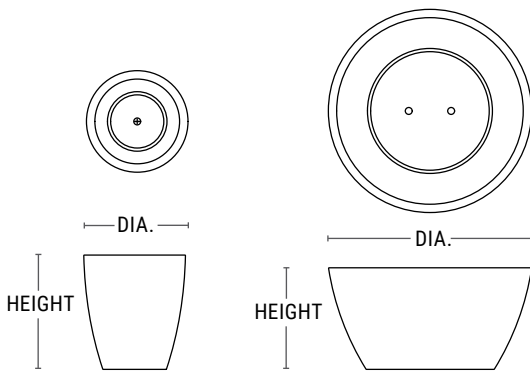

Downtown Collection GFRC Round

- Lightweight GFRC concrete planters; durable despite low weight
- Coordinates with our self-watering container irrigation products
- Round planter sizes from 18" to 72"
- Drain holes standard, no drain holes upon request

PRODUCT	SHAPE	DIA.	HEIGHT	WEIGHT (LBS.)	VOLUME (CUBIC FT.)	INTERIOR TOP	INTERIOR BOTTOM	IRRIGATION
DCS-1800	Round	18" dia	18"	65	1.6	14.75" dia	12" dia	CWC-1300/CWM-1114-MS
DCS-2400	Round	24" dia	30"	125	3.2	15.5" dia	13.5" dia	CWC-1600/CWM-1114-2k
DCS-2418	Round	24" dia	18"	85	2.5	20" dia	12.5" dia	CWM-1109-2k
DCS-3000	Round	30" dia	32"	185	6.7	26" dia	16.5" dia	CWC-2100/CWM-1714-2k
DCS-3600	Round	36" dia	34"	240	11	32" dia	21" dia	CWC-2500/CWM-1714-3k
DCS-3624	Round	36" dia	24"	160	8	32" dia	16" dia	CWM-1714-2k
DCS-3642	Round	36" dia	42"	305	17.7	32" dia	21" dia	CWM 1720-3k
DCS-4200	Round	42" dia	36"	300	16	38" dia	25.5" dia	CWM 1720-3k
DCS-4800	Round	48" dia	36"	360	26.5	44" dia	31.5" dia	CWM-1720-5k
DCS-4824	Round	48" dia	24"	245	16	44" dia	29.5" dia	CWM-1714-3K
DCS-6000	Round	60" dia	42"	515	28	56" dia	37" dia	CWM-2920-2k
DCS-6024	Round	60" dia	24"	355	28	56" dia	41.5" dia	CWM-1714-5K
DCS-7200	Round	72" dia	42"	645	69.4	68" dia	44" dia	CWM-2920-3k