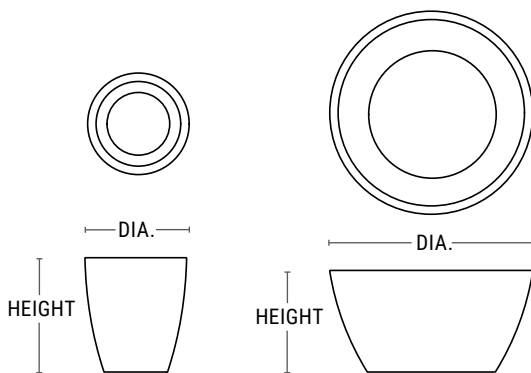

Downtown Collection FRP Round

- Lightweight FRP fiberglass planters; durable despite low weight
- Coordinates with our self-watering container irrigation products
- Round planter sizes from 18" to 72"
- Drain holes upon request

PRODUCT	SHAPE	DIA.	HEIGHT	WEIGHT (LBS.)	VOLUME (CUBIC FT.)	INTERIOR TOP	INTERIOR BOTTOM	IRRIGATION
DS-1800	Round	18" dia	18"	11	2	14.75" dia	13.5" dia	CWC-1300/CWM-1114-MS
DS-2400	Round	24" dia	27"	21	4.7	20" dia	13 dia	CWC-1600/CWM-1114-2k
DS-2418	Round	24" dia	18"	15	2.8	20" dia	12.5 dia	CWC-1600/CWM-1109-2k
DS-3000	Round	30" dia	32"	32	8.4	26" dia	17.5" dia	CWC-2100/CWM-1714-2k
DS-3600	Round	36" dia	34"	42	13	32" dia	21.5" dia	CWC-2500/CWM-1714-3k
DS-3624	Round	36" dia	24"	32	8	32" dia	17.5" dia	CWM-1714-2k
DS-3642	Round	36" dia	42"	50	15	32" dia	21.5" dia	CWM-1720-3k
DS-4200	Round	42" dia	36"	52	19	38" dia	25.5" dia	CWM-1720-3k
DS-4800	Round	48" dia	36"	65	28.5	44" dia	31.5" dia	CWM-1720-5k
DS-4824	Round	48" dia	24"	46	16.5	44" dia	30" dia	CWM-1714-3K
DS-6000	Round	60" dia	42"	90	45	56" dia	37.5" dia	CWM-2920-2k
DS-6024	Round	60" dia	24"	63	28.4	56" dia	41.5" dia	CWM-1714-5K
DS-7200	Round	72" dia	68"	150	93	68" dia	49.5" dia	CWM-2920-2k