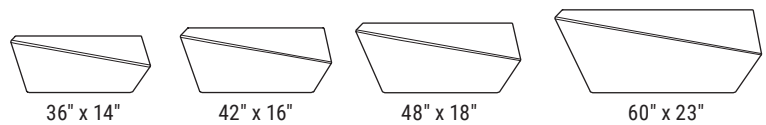

DELTA STANDARD

PRODUCT	SHAPE	WIDTH	HEIGHT	BASE SIZE	WEIGHT (LBS.)	VOLUME (CUBIC FT.)	INTERIOR TOP	IRRIGATION
DT-2400	Three Sided	24"	20"	14"	15	2.5	13"	CWC-1200 / CWM-1114-MS
DT-3000	Three Sided	30"	24"	20"	25	5.5	19"	CWC-1600 / CWM-1720-MS
DT-3600	Three Sided	36"	30"	22"	35	10.1	25"	CWC-2100 / CWM-1120-3K
DT-4200	Three Sided	42"	36"	28"	50	18.2	31"	CWC-2800 / CWM-1120-4K
DT-4800	Three Sided	48"	36"	34"	60	25.3	37"	CWC-3300 / CWM-1720-3K