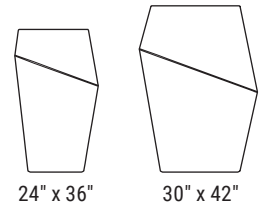

## DELTA TALL

PRODUCT	SHAPE	WIDTH	HEIGHT	BASE SIZE	WEIGHT (LBS.)	VOLUME (CUBIC FT.)	INTERIOR TOP	IRRIGATION
DCT-2436	Three Sided	24"	36"	14"	90	4.5	13"	CWC-1216
DCT-3042	Three Sided	30"	42"	20"	130	10.3	17"	CWC-1500

## DELTA STANDARD

PRODUCT	SHAPE	WIDTH	HEIGHT	BASE SIZE	WEIGHT (LBS.)	VOLUME (CUBIC FT.)	INTERIOR TOP	IRRIGATION
DCT-2400	Three Sided	24"	20"	14"	55	2.5	13"	CWC-1200 / CWM-1114-MS
DCT-3000	Three Sided	30"	24"	20"	90	5.5	19"	CWC-1600 / CWM-1720-MS
DCT-3600	Three Sided	36"	30"	22"	130	10.1	25"	CWC-2100 / CWM-1120-3K
DCT-4200	Three Sided	42"	36"	28"	190	18.2	31"	CWC-2800 / CWM-1120-4K
DCT-4800	Three Sided	48"	36"	34"	230	25.3	37"	CWC-3300 / CWM-1720-3K

## DELTA LOW

PRODUCT	SHAPE	WIDTH	HEIGHT	BASE SIZE	WEIGHT (LBS.)	VOLUME (CUBIC FT.)	INTERIOR TOP	IRRIGATION
DCT-3614	Three Sided	36"	14"	26"	80"	4.7	25"	CWF-2808 / CWM-1109-2K
DCT-4216	Three Sided	42"	16"	28"	100"	6.7	27"	CWF-2508 / CWM-1109-3K
DCT-4818	Three Sided	48"	18"	30"	130"	9.6	31"	CWF-2909 / CWM-1114-3K
DCT-6023	Three Sided	60"	23"	40"	215"	22	43"	CWF-3410 / CWM-1714-3K

## DELTA TALL

PRODUCT	SHAPE	WIDTH	HEIGHT	BASE SIZE	WEIGHT (LBS.)	VOLUME (CUBIC FT.)	INTERIOR TOP	IRRIGATION
DT-2436	Three Sided	24"	36"	14"	25	4.5	13"	CWC-1216
DT-3042	Three Sided	30"	42"	20"	35	10.3	17"	CWC-1500