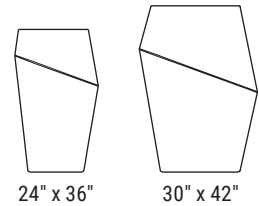

separating space, yet the Delta planters additionally display a unique solution for amenity decks to streetscapes, courtyards, and rooftops.

## DELTA TALL

PRODUCT	SHAPE	WIDTH	HEIGHT	BASE SIZE	WEIGHT (LBS.)	VOLUME (CUBIC FT.)	INTERIOR TOP	IRRIGATION
DCT-2436	Three Sided	24"	36"	14"	90	4.5	13"	CWC-1216
DCT-3042	Three Sided	30"	42"	20"	130	10.3	17"	CWC-1500

## DELTA STANDARD

PRODUCT	SHAPE	WIDTH	HEIGHT	BASE SIZE	WEIGHT (LBS.)	VOLUME (CUBIC FT.)	INTERIOR TOP	IRRIGATION
DCT-2400	Three Sided	24"	20"	14"	55	2.5	13"	CWC-1200 / CWM-1114-MS
DCT-3000	Three Sided	30"	24"	20"	90	5.5	19"	CWC-1600 / CWM-1720-MS
DCT-3600	Three Sided	36"	30"	22"	130	10.1	25"	CWC-2100 / CWM-1120-3K
DCT-4200	Three Sided	42"	36"	28"	190	18.2	31"	CWC-2800 / CWM-1120-4K
DCT-4800	Three Sided	48"	36"	34"	230	25.3	37"	CWC-3300 / CWM-1720-3K

## DELTA LOW

PRODUCT	SHAPE	WIDTH	HEIGHT	BASE SIZE	WEIGHT (LBS.)	VOLUME (CUBIC FT.)	INTERIOR TOP	IRRIGATION
DCT-3614	Three Sided	36"	14"	26"	80"	4.7	25"	CWF-2808 / CWM-1109-2K
DCT-4216	Three Sided	42"	16"	28"	100"	6.7	27"	CWF-2508 / CWM-1109-3K
DCT-4818	Three Sided	48"	18"	30"	130"	9.6	31"	CWF-2909 / CWM-1114-3K
DCT-6023	Three Sided	60"	23"	40"	215"	22	43"	CWF-3410 / CWM-1714-3K