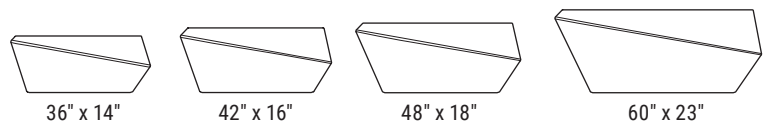

# Delta GFRC Planters

- Lightweight GFRC
- Commercial-grade planters
- Suitable for indoor or outdoor use
- 1-5/8" drain holes standard

## DELTA TALL

PRODUCT	SHAPE	WIDTH	HEIGHT	BASE SIZE	WEIGHT (LBS.)	VOLUME (CUBIC FT.)	INTERIOR TOP	IRRIGATION
DCT-2436	Three Sided	24"	36"	14"	90	4.5	13"	CWC-1216
DCT-3042	Three Sided	30"	42"	20"	130	10.3	17"	CWC-1500

## DELTA STANDARD

PRODUCT	SHAPE	WIDTH	HEIGHT	BASE SIZE	WEIGHT (LBS.)	VOLUME (CUBIC FT.)	INTERIOR TOP	IRRIGATION
DCT-2400	Three Sided	24"	20"	14"	55	2.5	13"	CWC-1200 / CWM-1114-MS
DCT-3000	Three Sided	30"	24"	20"	90	5.5	19"	CWC-1600 / CWM-1720-MS
DCT-3600	Three Sided	36"	30"	22"	130	10.1	25"	CWC-2100 / CWM-1120-3K
DCT-4200	Three Sided	42"	36"	28"	190	18.2	31"	CWC-2800 / CWM-1120-4K
DCT-4800	Three Sided	48"	36"	34"	230	25.3	37"	CWC-3300 / CWM-1720-3K

## DELTA LOW

PRODUCT	SHAPE	WIDTH	HEIGHT	BASE SIZE	WEIGHT (LBS.)	VOLUME (CUBIC FT.)	INTERIOR TOP	IRRIGATION
DCT-3614	Three Sided	36"	14"	26"	80"	4.7	25"	CWF-2808 / CWM-1109-2K
DCT-4216	Three Sided	42"	16"	28"	100"	6.7	27"	CWF-2508 / CWM-1109-3K
DCT-4818	Three Sided	48"	18"	30"	130"	9.6	31"	CWF-2909 / CWM-1114-3K
DCT-6023	Three Sided	60"	23"	40"	215"	22	43"	CWF-3410 / CWM-1714-3K