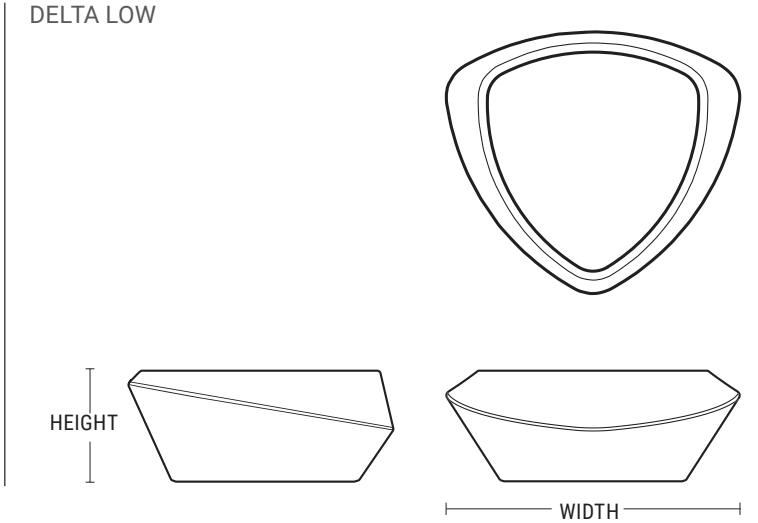

Delta Planters

- Commercial-grade planters
- Suitable for indoor or outdoor use
- Available in lightweight fiberglass or
- Lightweight Glass Fiber Reinforced Concrete
- A broad range of sizes
- GFRC is 75% lighter than cast concrete
- Planters are water-resistant
- TourneSeal waterproofing sealant available