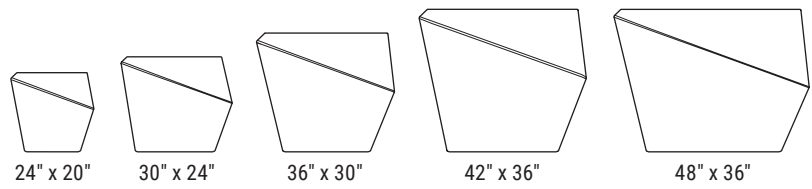

# Delta Planters

- Commercial-grade planters
- Suitable for indoor or outdoor use
- Available in lightweight fiberglass or
- Lightweight Glass Fiber Reinforced Concrete
- A broad range of sizes
- GFRC is 75% lighter than cast concrete
- Planters are water-resistant
- TourneSeal waterproofing sealant available

## DELTA TALL

PRODUCT	SHAPE	WIDTH	HEIGHT	BASE SIZE	WEIGHT (LBS.)	VOLUME (CUBIC FT.)	INTERIOR TOP	IRRIGATION
DCT-2436	Three Sided	24"	36"	14"	90	4.5	13"	CWC-1216
DCT-3042	Three Sided	30"	42"	20"	130	10.3	17"	CWC-1500

## DELTA STANDARD

PRODUCT	SHAPE	WIDTH	HEIGHT	BASE SIZE	WEIGHT (LBS.)	VOLUME (CUBIC FT.)	INTERIOR TOP	IRRIGATION
DCT-2400	Three Sided	24"	20"	14"	55	2.5	13"	CWC-1200 / CWM-1114-MS
DCT-3000	Three Sided	30"	24"	20"	90	5.5	19"	CWC-1600 / CWM-1720-MS
DCT-3600	Three Sided	36"	30"	22"	130	10.1	25"	CWC-2100 / CWM-1120-3K
DCT-4200	Three Sided	42"	36"	28"	190	18.2	31"	CWC-2800 / CWM-1120-4K
DCT-4800	Three Sided	48"	36"	34"	230	25.3	37"	CWC-3300 / CWM-1720-3K