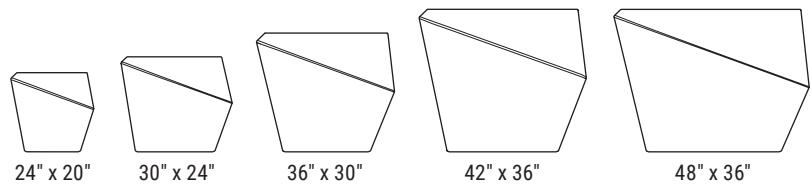

## DELTA TALL

PRODUCT	SHAPE	WIDTH	HEIGHT	BASE SIZE	WEIGHT (LBS.)	VOLUME (CUBIC FT.)	INTERIOR TOP	IRRIGATION
DCT-2436	Three Sided	24"	36"	14"	90	4.5	13"	CWC-1216
DCT-3042	Three Sided	30"	42"	20"	130	10.3	17"	CWC-1500

## DELTA STANDARD

PRODUCT	SHAPE	WIDTH	HEIGHT	BASE SIZE	WEIGHT (LBS.)	VOLUME (CUBIC FT.)	INTERIOR TOP	IRRIGATION
DCT-2400	Three Sided	24"	20"	14"	55	2.5	13"	CWC-1200 / CWM-1114-MS
DCT-3000	Three Sided	30"	24"	20"	90	5.5	19"	CWC-1600 / CWM-1720-MS
DCT-3600	Three Sided	36"	30"	22"	130	10.1	25"	CWC-2100 / CWM-1120-3K
DCT-4200	Three Sided	42"	36"	28"	190	18.2	31"	CWC-2800 / CWM-1120-4K
DCT-4800	Three Sided	48"	36"	34"	230	25.3	37"	CWC-3300 / CWM-1720-3K

## DELTA LOW

PRODUCT	SHAPE	WIDTH	HEIGHT	BASE SIZE	WEIGHT (LBS.)	VOLUME (CUBIC FT.)	INTERIOR TOP	IRRIGATION
DCT-3614	Three Sided	36"	14"	26"	80"	4.7	25"	CWF-2808 / CWM-1109-2K
DCT-4216	Three Sided	42"	16"	28"	100"	6.7	27"	CWF-2508 / CWM-1109-3K
DCT-4818	Three Sided	48"	18"	30"	130"	9.6	31"	CWF-2909 / CWM-1114-3K
DCT-6023	Three Sided	60"	23"	40"	215"	22	43"	CWF-3410 / CWM-1714-3K

## DELTA TALL

PRODUCT	SHAPE	WIDTH	HEIGHT	BASE SIZE	WEIGHT (LBS.)	VOLUME (CUBIC FT.)	INTERIOR TOP	IRRIGATION
DT-2436	Three Sided	24"	36"	14"	25	4.5	13"	CWC-1216
DT-3042	Three Sided	30"	42"	20"	35	10.3	17"	CWC-1500