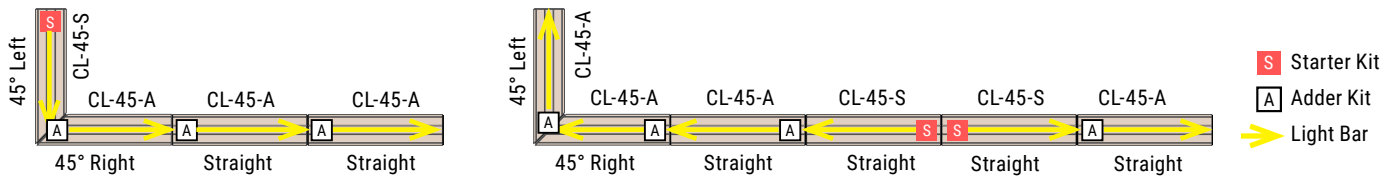

STARTER KITS & ADDER KITS

Begin with a Starter Kit which includes an LED driver, driver mounting bracket, tray, light bar, and connectors. If connecting additional benches, connect up to three Adder Kits. If additional lighting is needed, add a new Starter Kit and continue adding up to three Adder Kits. Starter Kits can be daisy-chained from one power location by running cable through openings in Joiner Ends above Lighting Kits.