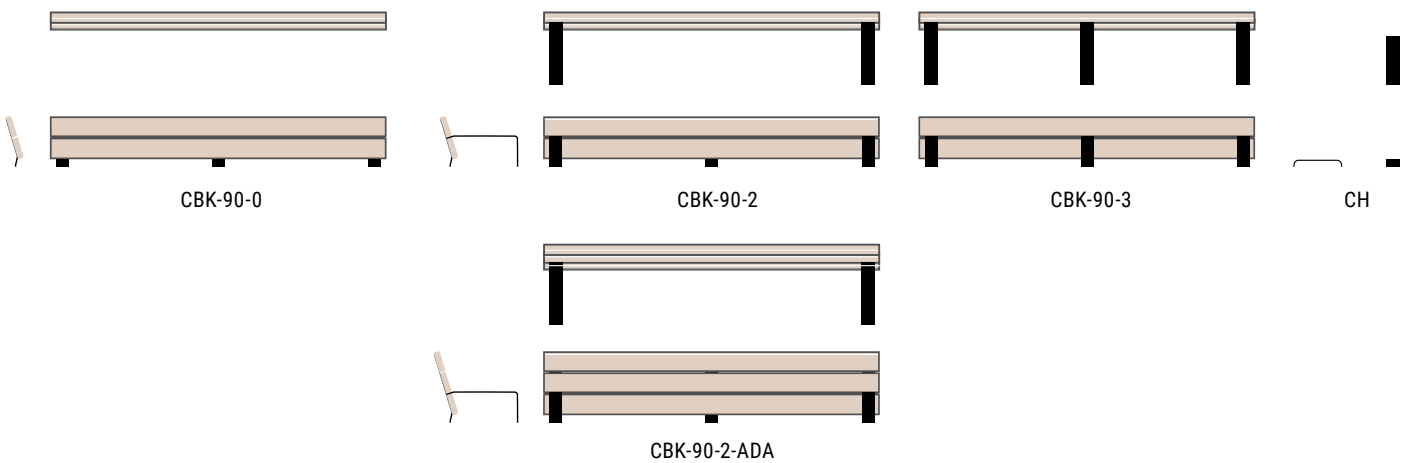

PRODUCT	DESCRIPTION	JOINERS	LENGTH	WIDTH	HEIGHT	WEIGHT (LBS)
CB-90-0	Camino Bench, Straight, Standalone	0	92	21	18	220
CB-90-1	Camino Bench, Straight, 1 Joiner	1	92	21	18	220
CB-90-2	Camino Bench, Straight, 2 Joiners	2	92	21	18	220