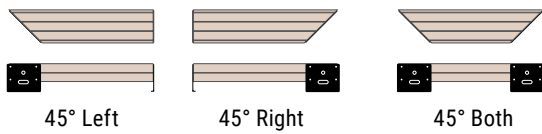

45° BENCHES