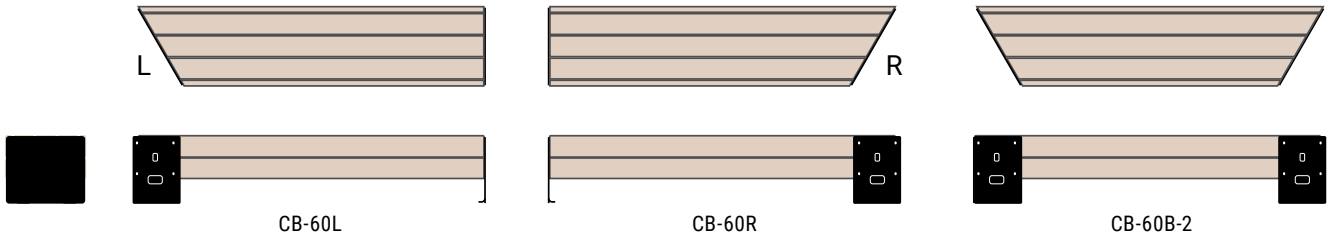

Camino 60° Benches

PRODUCT	DESCRIPTION	JOINERS	LENGTH	WIDTH	HEIGHT	WEIGHT (LBS)
CB-60L-1	Camino Bench, 60° Left, 1 Joiner	1	92	21	18	212
CB-60L-2	Camino Bench, 60° Left, 2 Joiners	2	92	21	18	212
CB-60R-1	Camino Bench, 60° Right, 1 Joiner	1	92	21	18	212
CB-60R-2	Camino Bench, 60° Right, 2 Joiners	2	92	21	18	212
CB-60B-2	Camino Bench, 60° Both, 2 Joiners	2	92	21	18	208