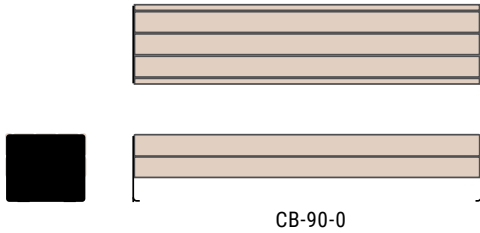

Camino Straight Benches

- Benches connect to create unique configurations
- Powder-coated steel and domestically sourced thermally modified hardwood
- Optional Backs, Arms, and Inhibitors
- Optional integrated lighting

PRODUCT	DESCRIPTION	JOINERS	LENGTH	WIDTH	HEIGHT	WEIGHT (LBS)
CB-90-0	Camino Bench, Straight, Standalone	0	92	21	18	220
CB-90-1	Camino Bench, Straight, 1 Joiner	1	92	21	18	220
CB-90-2	Camino Bench, Straight, 2 Joiners	2	92	21	18	220