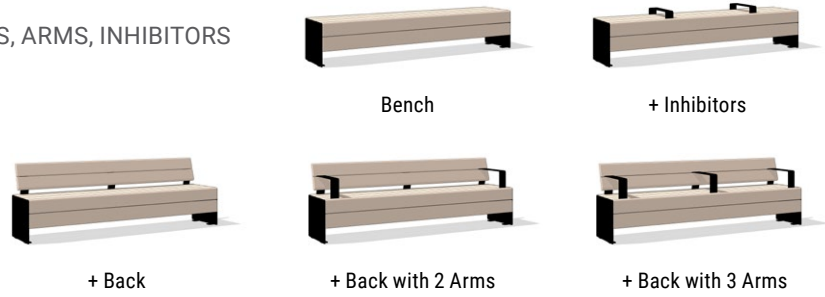

Camino Benches

STRAIGHT BENCHES

BACKS, ARMS, INHIBITORS