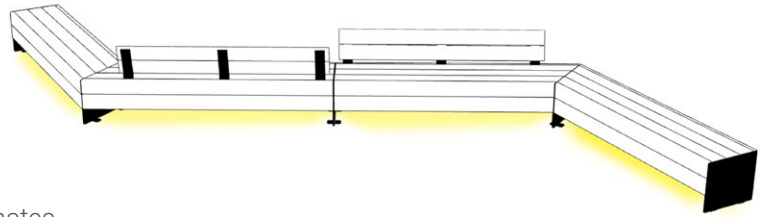

Camino Lighting

LED LIGHTING

Optional LED Lighting is available for Camino Benches. The system is easy to set up and illuminates nighttime activities. 2700K, UL, wet rated, and DarkSky Approved. For more info, refer to submittal drawing.

MOUNTING & CONNECTIONS USING JOINER ENDS

Joiner Ends have openings for fastening bolts, and facilitate the pass through of lighting and electrical connections.

Mounting Brackets for LED Drivers and Light Bar Trays connect to Joiner Ends hidden inside the bench.