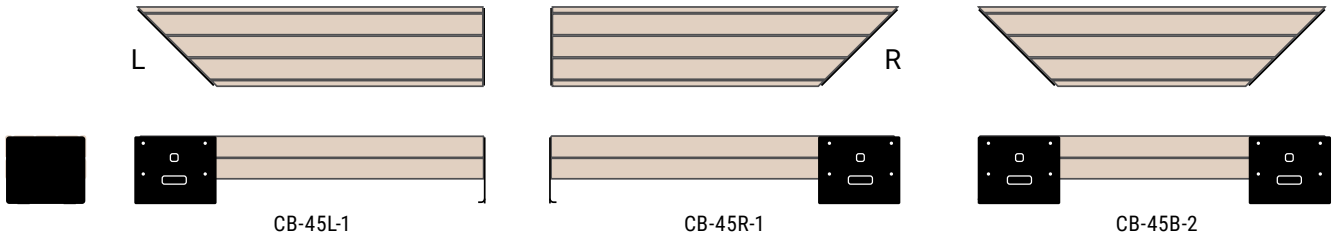

Camino 45° Benches

PRODUCT	DESCRIPTION	JOINERS	LENGTH	WIDTH	HEIGHT	WEIGHT (LBS)
CB-45L-1	Camino Bench, 45° Left, 1 Joiner	1	92	21	18	213
CB-45L-2	Camino Bench, 45° Left, 2 Joiners	2	92	21	18	213
CB-45R-1	Camino Bench, 45° Right, 1 Joiner	1	92	21	18	213
CB-45R-2	Camino Bench, 45° Right, 2 Joiners	2	92	21	18	213
CB-45B-2	Camino Bench, 45° Both, 2 Joiners	2	92	21	18	206