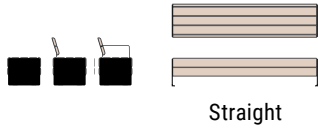

Camino Benches

STRAIGHT BENCHES