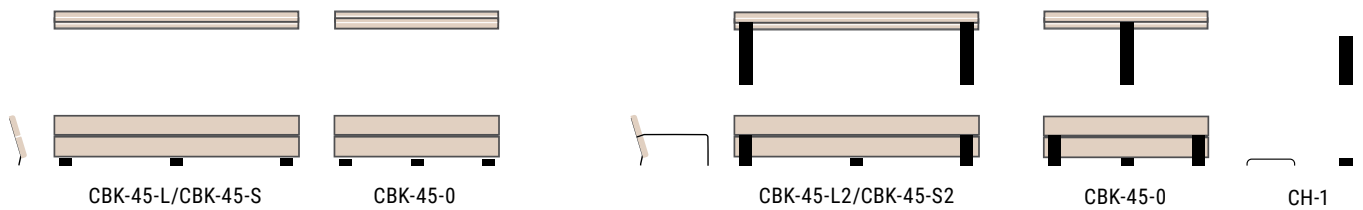

PRODUCT	DESCRIPTION	COORDINATING BENCHES	ARMRESTS	LENGTH	WIDTH	HEIGHT	WEIGHT (LBS)
CBK-45-S	Camino Back, Short Edge, 45°, no Armrests	45° Left, 45° Right	0	67	5	13	39
CBK-45-S2	Camino Back, Short Edge, 45°, 2 Armrests	45° Left, 45° Right	2	67	21	13	54
CBK-45-L	Camino Back, Long Edge, 45°, no Armrests	45° Left, 45° Right	0	67	5	13	39
CBK-45-L2	Camino Back, Long Edge, 45°, 2 Armrests	45° Left, 45° Right	2	67	21	13	54
CBK-45-0	Camino Back, Short Edge, 45° Both, no Armrests	45° Both	0	45	5	13	27
CBK-45-1	Camino Back, Short Edge, 45° Both, 1 Armrest	45° Both	1	45	21	13	38
CH-1	Camino Inhibitor, 1 Piece Kit	45° Both	-	18	4	9	9
CH-2	Camino Inhibitor, 2 Piece Kit	45° Left, 45° Right	-	18	4	9	18