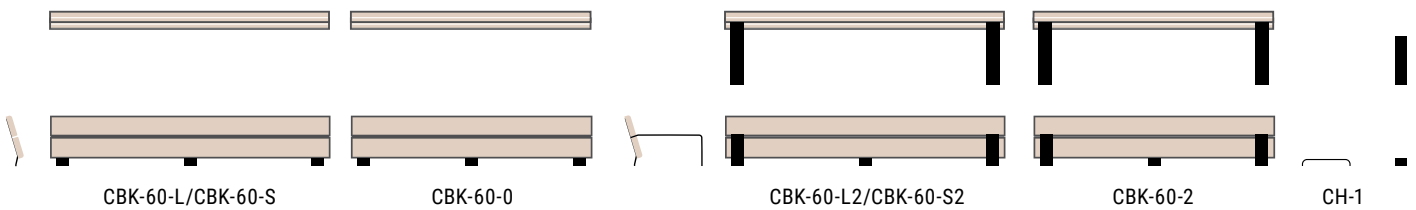

PRODUCT	DESCRIPTION	COORDINATING BENCHES	ARMRESTS	LENGTH	WIDTH	HEIGHT	WEIGHT (LBS)
CBK-60-S	Camino Back, Short Edge, 60°, no Armrests	60° Left, 60° Right	0	77	5	13	42
CBK-60-S2	Camino Back, Short Edge, 60°, 2 Armrests	60° Left, 60° Right	2	77	21	13	58
CBK-60-L	Camino Back, Long Edge, 60°, no Armrests	60° Left, 60° Right	0	77	5	13	42
CBK-60-L2	Camino Back, Long Edge, 60°, 2 Armrests	60° Left, 60° Right	2	77	21	13	58
CBK-60-0	Camino Back, Short Edge, 60° Both, no Armrests	60° Both	0	64	5	13	38
CBK-60-2	Camino Back, Short Edge, 60° Both, 2 Armrests	60° Both	2	64	21	13	54
CH-2	Camino Inhibitor, 2 Piece Kit	All 60°	-	18	4	9	18