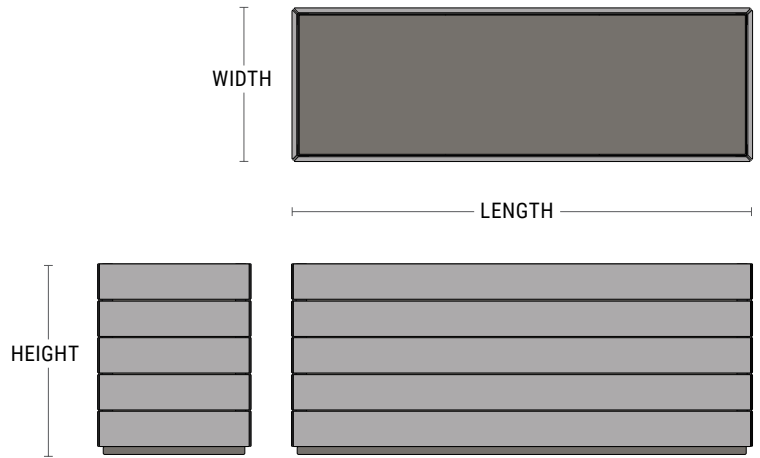

Boulevard Planters Rectangle & Square

- Commercial-grade planters
- Suitable for indoor or outdoor use
- Fiberglass liner with wood cladding
- A variety of cladding and top cap options
- 1-5/8" drain holes available upon request

PRODUCT	SHAPE	LENGTH	WIDTH	HEIGHT	WEIGHT (LBS.)	VOLUME (CUBIC FT.)	INTERIOR DIMS.	IRRIGATION
BV-723018	Rectangle	72"	30"	18"	140	19.7	70" x 28" x 17.5"	CWM-R2014-4K
BV-723024	Rectangle	72"	30"	24"	176	26.4	70" x 28" x 23.5"	CWM-R2020-3K
BV-723030	Rectangle	72"	30"	30"	212	33.1	70" x 28" x 29.5"	CWM-R2020-3K
BV-723036	Rectangle	72"	30"	36"	253	39.8	70" x 28" x 35.5"	CWM-R2020-3K
BV-723042	Rectangle	72"	30"	42"	288	46.6	70" x 28" x 41.5"	CWM-R2020-3K
BV-723618	Rectangle	72"	36"	18"	148	23.9	70" x 34" x 17.5"	CWM-R2914-3K
BV-723624	Rectangle	72"	36"	24"	188	32.1	70" x 34" x 23.5"	CWM-R2920-3K
BV-723630	Rectangle	72"	36"	30"	228	40.3	70" x 34" x 29.5"	CWM-R2920-3K
BV-723636	Rectangle	72"	36"	36"	268	48.4	70" x 34" x 35.5"	CWM-R2920-3K
BV-723642	Rectangle	72"	36"	42"	309	56.6	70" x 34" x 41.5"	CWM-R2920-3K
BV-961236	Rectangle	96"	12"	36"	141	21	94" x 10" x 35.5"	CWM-R1120-5K
BV-961818	Rectangle	96"	18"	18"	148	15	94" x 16" x 17.5"	CWM-R2014-4K
BV-961824	Rectangle	96"	18"	24"	200	20.8	94" x 16" x 23.5"	CWM-R1620-4k
BV-961830	Rectangle	96"	18"	30"	229	25.3	94" x 16" x 29.5"	CWM-R2020-4K
BV-961836	Rectangle	96"	18"	36"	290	31.6	94" x 16" x 35.5"	CWM-R1620-4k
BV-962424	Rectangle	96"	24"	24"	220	28.8	94" x 22" x 23.5"	CWM-R1620-4k
BV-962430	Rectangle	96"	24"	30"	247	34.9	94" x 22" x 29.5"	CWM-R2020-4K
BV-962436	Rectangle	96"	24"	36"	295	42	94" x 22" x 35.5"	CWM-R2020-4K
BV-962442	Rectangle	96"	24"	42"	336	49	94" x 22" x 41.5"	CWM-R2020-4K
BV-963018	Rectangle	96"	30"	18"	176	26.4	94" x 28" x 17.5"	CWM-R2020-4K