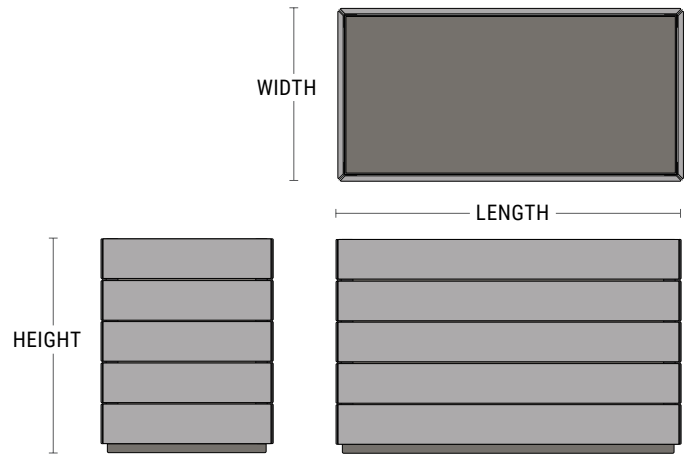

Boulevard Planters Rectangle & Square

- Commercial-grade planters
- Suitable for indoor or outdoor use
- Fiberglass liner with wood cladding
- A variety of cladding and top cap options
- 1-5/8" drain holes available upon request

PRODUCT	SHAPE	LENGTH	WIDTH	HEIGHT	WEIGHT (LBS.)	VOLUME (CUBIC FT.)	INTERIOR DIMS.	IRRIGATION
BV-483024	Rectangle	48"	30"	24"	134	17.3	46" x 28" x 23.5"	CWM-R2020-4K
BV-483030	Rectangle	48"	30"	30"	163	21.7	46" x 28" x 29.5"	CWM-R2020-4K
BV-483036	Rectangle	48"	30"	36"	193	26.1	46" x 28" x 35.5"	CWM-R2020-4K
BV-483042	Rectangle	48"	30"	42"	221	30.5	46" x 28" x 41.5"	CWM-R2020-4K
BV-483618	Rectangle	48"	36"	18"	114	15.7	46" x 34" x 17.5"	CWM-R2014-4K
BV-483624	Rectangle	48"	36"	24"	145	21.1	46" x 34" x 23.5"	CWM-R2020-4K
BV-483630	Rectangle	48"	36"	30"	177	26.4	46" x 34" x 29.5"	CWM-R2020-4K
BV-483636	Rectangle	48"	36"	36"	208	31.8	46" x 34" x 35.5"	CWM-R2020-4K
BV-483642	Rectangle	48"	36"	42"	240	37.1	46" x 46" x 41.5"	CWM-R2020-4K
BV-4800	Square	48"	48"	36"	260	42.2	46" x 46" x 34.5"	CWM-R2920-2K
BV-601236	Rectangle	60"	12"	36"	94	13.2	58" x 10" x 35.5"	CWM-R1120-3K
BV-601818	Rectangle	60"	18"	18"	101	9.2	58" x 16" x 17.5"	CWM-R2014-2K
BV-601824	Rectangle	60"	18"	24"	140	13	58" x 16" x 23.5"	CWM-R2020-2K
BV-601830	Rectangle	60"	18"	30"	157	15.6	58" x 16" x 29.5"	CWM-R2020-2K
BV-601836	Rectangle	60"	18"	36"	205	19.8	58" x 16" x 35.5"	CWM-R2020-2K
BV-602418	Rectangle	60"	24"	18"	111	12.8	58" x 22" x 17.5"	CWM-R2014-2K
BV-602424	Rectangle	60"	24"	24"	160	18	58" x 22" x 23.5"	CWM-R2020-2K
BV-602430	Rectangle	60"	24"	30"	172	21.5	58" x 22" x 29.5"	CWM-R2020-2K
BV-602436	Rectangle	60"	24"	36"	203	25.8	58" x 22" x 35.5"	CWM-R2020-2K
BV-602442	Rectangle	60"	24"	42"	232	30.2	58" x 22" x 41.5"	CWM-R2020-2K