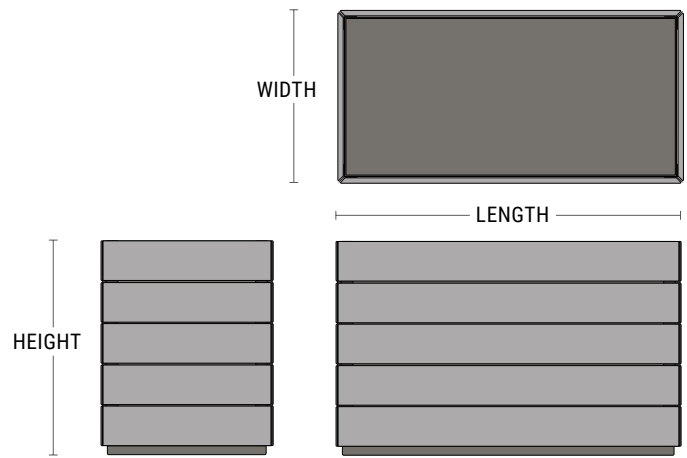

Boulevard Planters Rectangle & Square

- Commercial-grade planters
- Suitable for indoor or outdoor use
- Fiberglass liner with wood cladding
- A variety of cladding and top cap options
- 1-5/8" drain holes available upon request

PRODUCT	SHAPE	LENGTH	WIDTH	HEIGHT	WEIGHT (LBS.)	VOLUME (CUBIC FT.)	INTERIOR DIMS.	IRRIGATION
BV-603018	Rectangle	60"	30"	18"	122	16.3	58" x 28" x 17.5"	CWM-R2014-4K
BV-603024	Rectangle	60"	30"	24"	154	21.9	58" x 28" x 23.5"	CWM-R2020-4K
BV-603030	Rectangle	60"	30"	30"	186	27.4	58" x 28" x 29.5"	CWM-R2020-4K
BV-603036	Rectangle	60"	30"	36"	220	33	58" x 28" x 35.5"	CWM-R2020-4K
BV-603042	Rectangle	60"	30"	42"	252	38.5	58" x 28" x 41.5"	CWM-R2020-4K
BV-603618	Rectangle	60"	36"	18"	131	19.8	58" x 34" x 17.5"	CWM-R2014-4K / CWM-R2914-3K
BV-603624	Rectangle	60"	36"	24"	166	26.6	58" x 34" x 23.5"	CWM-R2020-4K / CWM-R2920-3K
BV-603630	Rectangle	60"	36"	30"	202	33.3	58" x 34" x 29.5"	CWM-R2020-4K / CWM-R2920-2K
BV-603636	Rectangle	60"	36"	36"	237	40.1	58" x 34" x 35.5"	CWM-R2020-4K / CWM-R2920-3K
BV-603642	Rectangle	60"	36"	42"	272	46.9	58" x 34" x 41.5"	CWM-R2020-4K / CWM-R2920-3K
BV-6000	Square	60"	60"	42"	329	76.4	58" x 58" x 40.5"	CWM-R2920-4K
BV-721236	Rectangle	72"	12"	36"	110	15.6	70" x 10" x 35.5"	CWM-R1120-4K
BV-721818	Rectangle	72"	18"	18"	116	11.2	70" x 16" x 17.5"	CWM-R2014-3K
BV-721824	Rectangle	72"	18"	24"	160	15.6	70" x 16" x 23.5"	CWM-R1620-3k
BV-721830	Rectangle	72"	18"	30"	180	18.8	70" x 16" x 29.5"	CWM-R2020-3K
BV-721836	Rectangle	72"	18"	36"	235	23.7	70" x 16" x 35.5"	CWM-R1620-3k
BV-722418	Rectangle	72"	24"	18"	128	15.4	70" x 22" x 17.5"	CWM-R2014-3K
BV-722424	Rectangle	72"	24"	24"	185	21.6	70" x 22" x 23.5"	CWM-R1620-3k
BV-722430	Rectangle	72"	24"	30"	196	26	70" x 22" x 29.5"	CWM-R2020-3K
BV-722436	Rectangle	72"	24"	36"	234	31.2	70" x 22" x 35.5"	CWM-R2020-3K