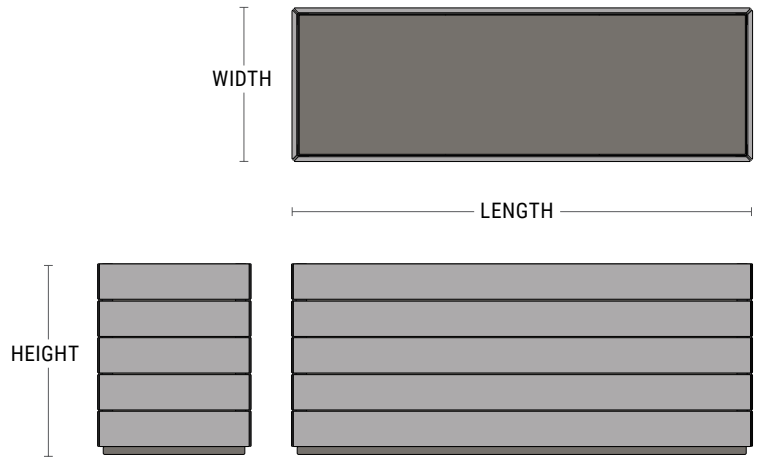

Boulevard Planters Rectangle & Square

- Commercial-grade planters
- Suitable for indoor or outdoor use
- Fiberglass liner with wood cladding
- A variety of cladding and top cap options
- 1-5/8" drain holes available upon request

PRODUCT	SHAPE	LENGTH	WIDTH	HEIGHT	WEIGHT (LBS.)	VOLUME (CUBIC FT.)	INTERIOR DIMS.	IRRIGATION
BV-963024	Rectangle	96"	30"	24"	220	35.5	94" x 28" x 23.5"	CWM-R2020-4K
BV-963030	Rectangle	96"	30"	30"	265	44.5	94" x 28" x 29.5"	CWM-R2020-4K
BV-963036	Rectangle	96"	30"	36"	316	53.5	94" x 28" x 35.5"	CWM-R2020-4K
BV-963042	Rectangle	96"	30"	42"	360	62.6	94" x 28" x 41.5"	CWM-R2020-4K
BV-963618	Rectangle	96"	36"	18"	184	32.2	94" x 34" x 17.5"	CWM-R2914-4K
BV-963624	Rectangle	96"	36"	24"	232	43.1	94" x 34" x 23.5"	CWM-R2920-4K
BV-963630	Rectangle	96"	36"	30"	282	54.1	94" x 34" x 29.5"	CWM-R2920-4K
BV-963636	Rectangle	96"	36"	36"	331	65.1	94" x 34" x 35.5"	CWM-R2920-4K
BV-963642	Rectangle	96"	36"	42"	381	76.1	94" x 34" x 41.5"	CWM-R2920-4K