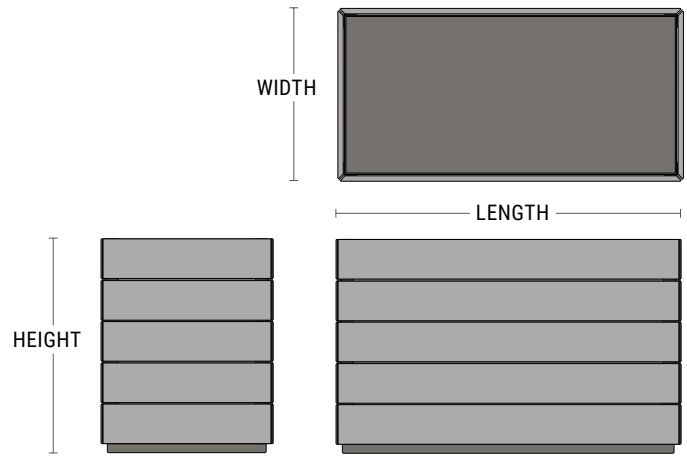

Boulevard Planters Rectangle & Square

- Commercial-grade planters
- Suitable for indoor or outdoor use
- Fiberglass liner with wood cladding
- A variety of cladding and top cap options
- 1-5/8" drain holes available upon request

PRODUCT	SHAPE	LENGTH	WIDTH	HEIGHT	WEIGHT (LBS.)	VOLUME (CUBIC FT.)	INTERIOR DIMS.	IRRIGATION
BV-1800	Square	18"	18"	24"	70	3.5	16" x 16" x 23.5"	CWC-R1100
BVT-1800	Square	18"	18"	36"	100	5.2	16" x 16" x 35.5"	CWM-R1114-2k
BV-241236	Rectangle	24"	12"	36"	47	5.3	22" x 10" x 35.5"	CWM-R1120-MS
BV-241818	Rectangle	24"	18"	18"	55	3.5	22" x 16" x 17.5"	CWM-R2014-MS
BV-241824	Rectangle	24"	18"	24"	85	5.2	22" x 16" x 23.5"	CWM-R2020-MS
BV-241830	Rectangle	24"	18"	30"	87	5.9	22" x 16" x 29.5"	CWM-R2020-MS
BV-241836	Rectangle	24"	18"	36"	120	7.9	22" x 16" x 35.5"	CWM-R2020-MS
BV-2400	Square	24"	24"	24"	85	6.6	22" x 22" x 23.5"	CWM-R1120-2k
BVT-2400	Square	24"	24"	42"	145	11.3	22" x 22" x 40.5"	CWM-R1120-2k
BV-361236	Rectangle	36"	12"	36"	63	7.9	34" x 10" x 35.5"	CWM-R1120-2K
BV-361818	Rectangle	36"	18"	18"	70	5.4	34" x 16" x 17.5"	CWM-R2014-2K
BV-361824	Rectangle	36"	18"	24"	105	7.8	34" x 16" x 23.5"	CWM-R2020-MS
BV-361830	Rectangle	36"	18"	30"	109	9.1	34" x 16" x 29.5"	CWM-R2020-2K
BV-361836	Rectangle	36"	18"	36"	150	11.8	34" x 16" x 35.5"	CWM-R2020-MS
BV-362418	Rectangle	36"	24"	18"	78	7.5	34" x 22" x 17.5"	CWM-R2014-2K
BV-362424	Rectangle	36"	24"	24"	115	10.8	34" x 22" x 23.5"	CWM-R2020-MS
BV-362430	Rectangle	36"	24"	30"	121	12.6	34" x 22" x 29.5"	CWM-R2020-2K
BV-362436	Rectangle	36"	24"	36"	142	15.1	34" x 22" x 35.5"	CWM-R2020-2K
BV-362442	Rectangle	36"	24"	42"	164	17.7	34" x 22" x 41.5"	CWM-R2020-2K
BV-363018	Rectangle	36"	30"	18"	86	9.5	34" x 28" x 17.5"	CWM-R2014-3K