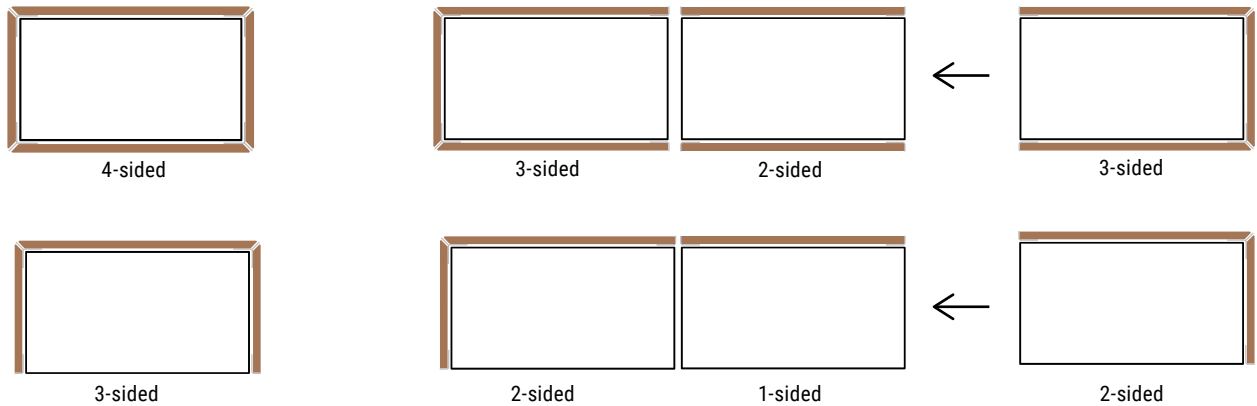

Boulevard Planters

- Commercial-grade planters
- Suitable for indoor or outdoor use
- Fiberglass liner with wood cladding
- 1-5/8" drain holes available upon request
- A broad range of standard sizes
- Change in height option is available but limited by cladding dimensions.
- Min/Max Dimensions: Length 18"- 96", Width 12"- 60", Height 18"-42"
- Planter is water-resistant
- TourneSeal waterproofing sealant available

CLADDING

When selecting cladding options for your planters, you should specify cladding to cover visible sides. You may choose to omit cladding from sides to accommodate your plans.

Opting for less than 4-sided cladding will reduce your planter dimensions. Each cladded side is approximately 1" thick. Dimensions shown are for planters with 4-sided cladding.

Note that the construction of planters differs for each of the four cladding options. Removing cladding after manufacturing is not recommended.