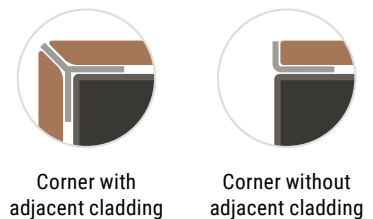

Boulevard Planters

- Commercial-grade planters
- Suitable for indoor or outdoor use
- Fiberglass liner with wood cladding
- 1-5/8" drain holes available upon request
- A broad range of standard sizes
- Change in height option is available but limited by cladding dimensions.
- Min/Max Dimensions: Length 18"- 96", Width 12"- 60", Height 18"-42"
- Planter is water-resistant
- TourneSeal waterproofing sealant available

CLADDING

When selecting cladding options for your planters, you should specify cladding to cover visible sides. You may choose to omit cladding from sides to accommodate your plans.

Opting for less than 4-sided cladding will reduce your planter dimensions. Each cladded side is approximately 1" thick. Dimensions shown are for planters with 4-sided cladding.

Note that the construction of planters differs for each of the four cladding options. Removing cladding after manufacturing is not recommended.

WOOD TOP CAPS

Adding matching wood caps to Boulevard planters > 18" L provides a 3.5" lip and a nicely finished edge. Note that you can also order your wood top caps 4-sided, 3-sided, 2-sided, or 1-sided to match your planter cladding.

PART. NO.	DESCRIPTION
BVC-4S	Wood Caps - 4-sided planters ≤ 48" L
BVC-4L	Wood Caps - 4-sided planters > 48" L
BVC-3S	Wood Caps - 3-sided planters ≤ 48" L
BVC-3L	Wood Caps - 3-sided planters > 48" L
BVC-2S	Wood Caps - 2-sided planters ≤ 48" L
BVC-2L	Wood Caps - 2-sided planters > 48" L
BVC-1S	Wood Caps - 1-sided planters ≤ 48" L
BVC-1L	Wood Caps - 1-sided planters > 48" L