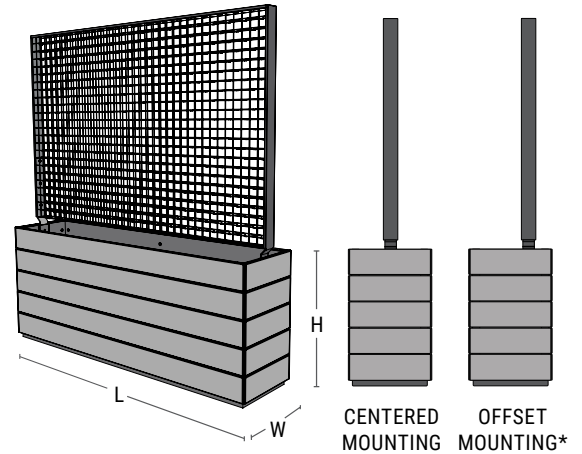

Boulevard Planters With Greenscreen® Trellis

- Fiberglass planter with wood cladding with powder-coated Greenscreen® trellis. 2"W x 2"L x 3"D grid.
- Trellis vertical supports fit into planter lip and are secured with discrete stainless-steel fasteners.
- Trellis frame extends to planter edge so adjacent planters form a seamless trellis wall.
- Drain holes available upon request or installed in field.
- Note: Wood top caps are not compatible, and planters are only available with 4-sided wood cladding.

* Add "-X" after product number to indicate optional offset mounting.

PRODUCT	LENGTH	WIDTH	HEIGHT OF PLANTER	TOTAL HEIGHT WITH TRELLIS	WEIGHT (LBS.)	VOLUME (CUBIC FT.)	IRRIGATION
BVX2-481824-74	48"	18"	24"	74"	143	10.4	CWM-R1620-2k
BVX2-481830-80	48"	18"	30"	80"	165	15.6	CWM-R1620-2k
BVX2-481836-86	48"	18"	36"	86"	198	20.8	CWM-R1620-2k
BVX2-482424-74	48"	24"	24"	74"	161	12.3	CWM-R1620-2k
BVX2-482430-80	48"	24"	30"	80"	179	18.8	CWM-R1620-2k
BVX2-482436-86	48"	24"	36"	86"	207	25.3	CWM-R1620-2k
BVX2-721824-74	72"	18"	24"	74"	190	15.8	CWM-R1620-3k
BVX2-721830-80	72"	18"	30"	80"	210	23.7	CWM-R1620-3k
BVX2-721836-86	48"	18"	36"	86"	265	31.6	CWM-R1620-3k
BVX2-722424-74	72"	24"	24"	74"	214	13	CWM-R1620-3k
BVX2-722430-80	72"	24"	30"	80"	236	21.6	CWM-R1620-3k
BVX2-722436-86	72"	24"	36"	86"	274	28.8	CWM-R1620-3k
BVX2-961824-74	96"	18"	24"	74"	242	17	CWM-R1620-4k
BVX2-961830-80	96"	18"	30"	80"	259	26	CWM-R1620-3k
BVX2-961836-86	96"	18"	36"	86"	338	34.9	CWM-R1620-4k
BVX2-962424-74	96"	24"	24"	74"	230	20.5	CWM-R1620-4k
BVX2-962430-80	96"	24"	30"	80"	297	31.2	CWM-R1620-4k
BVX2-962436-86	96"	24"	36"	86"	345	42	CWM-R1620-4k