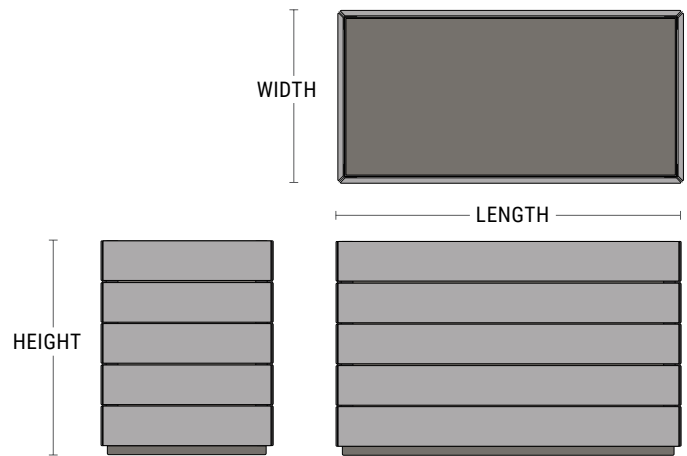

Boulevard Planters Rectangle & Square

- Commercial-grade planters
- Suitable for indoor or outdoor use
- Fiberglass liner with wood cladding
- A variety of cladding and top cap options
- 1-5/8" drain holes available upon request

PRODUCT	SHAPE	LENGTH	WIDTH	HEIGHT	WEIGHT (LBS.)	VOLUME (CUBIC FT.)	INTERIOR DIMS.	IRRIGATION
BV-363024	Rectangle	36"	30"	24"	110	12.8	34" x 28" x 23.5"	CWM-R2020-3K
BV-363030	Rectangle	36"	30"	30"	134	16	34" x 28" x 29.5"	CWM-R2020-3K
BV-363036	Rectangle	36"	30"	36"	157	19.3	34" x 28" x 35.5"	CWM-R2020-3K
BV-363042	Rectangle	36"	30"	42"	180	22.5	34" x 28" x 41.5"	CWM-R2020-3K
BV-363618	Rectangle	36"	36"	18"	96	11.6	34" x 34" x 17.5"	CWM-R2014-4K / CWM-R2914-2K
BV-363624	Rectangle	36"	36"	24"	123	15.5	34" x 34" x 23.5"	CWM-R2020-4K / CWM-R2920-2K
BV-3600	Square	36"	36"	30"	170	19.7	34" x 34" x 29.5"	CWM-R2020-4K / CWM-R2920-2K
BV-363636	Rectangle	36"	36"	36"	177	23.4	34" x 34" x 35.5"	CWM-R2020-4K / CWM-R2920-2K
BV-363642	Rectangle	36"	36"	42"	204	27.4	34" x 34" x 41.5"	CWM-R2020-4K / CWM-R2920-2K
BV-481236	Rectangle	48"	12"	36"	78.5	10.5	46" x 10" x 35.5"	CWM-R1120-2K
BV-481818	Rectangle	48"	18"	18"	87	7.3	46" x 16" x 17.5"	CWM-R2014-2K
BV-481824	Rectangle	48"	18"	24"	125	10.4	46" x 16" x 23.5"	CWM-R1620-2k
BV-481830	Rectangle	48"	18"	30"	135	12.3	46" x 16" x 29.5"	CWM-R2020-2K
BV-481836	Rectangle	48"	18"	36"	175	15.8	46" x 16" x 35.5"	CWM-R1620-2k
BV-482418	Rectangle	48"	24"	18"	96	10.1	46" x 22" x 17.5"	CWM-R2014-2K
BV-482424	Rectangle	48"	24"	24"	135	13	46" x 22" x 23.5"	CWM-R1620-2k
BV-482430	Rectangle	48"	24"	30"	149	17	46" x 22" x 29.5"	CWM-R2020-2K
BV-482436	Rectangle	48"	24"	36"	177	20.5	46" x 22" x 35.5"	CWM-R2020-2K
BV-482442	Rectangle	48"	24"	42"	202	23.9	46" x 22" x 41.5"	CWM-R2020-2K
BV-483018	Rectangle	48"	30"	18"	106	12.9	46" x 28" x 17.5"	CWM-R2014-4K