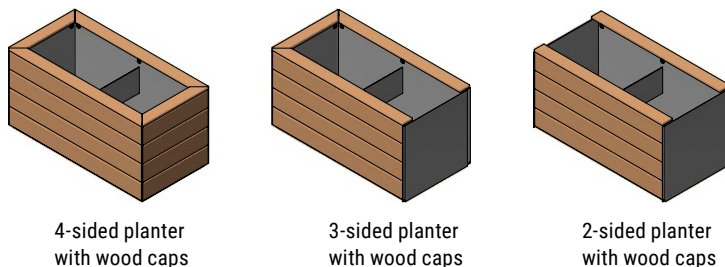

Boulevard Planters

- Commercial-grade planters
- Suitable for indoor or outdoor use
- Fiberglass liner with wood cladding
- 1-5/8" drain holes available upon request
- A broad range of standard sizes
- Change in height option is available but limited by cladding dimensions.
- Min/Max Dimensions: Length 18"- 96", Width 12"- 60", Height 18"-42"
- Planter is water-resistant
- TourneSeal waterproofing sealant available

CLADDING

When selecting cladding options for your planters, you should specify cladding to cover visible sides. You may choose to omit cladding from sides to accommodate your plans.

Opting for less than 4-sided cladding will reduce your planter dimensions. Each cladded side is approximately 1" thick. Dimensions shown are for planters with 4-sided cladding.

Note that the construction of planters differs for each of the four cladding options. Removing cladding after manufacturing is not recommended.

WOOD TOP CAPS

Adding matching wood caps to Boulevard planters > 18" L provides a 3.5" lip and a nicely finished edge. Note that you can also order your wood top caps 4-sided, 3-sided, 2-sided, or 1-sided to match your planter cladding.