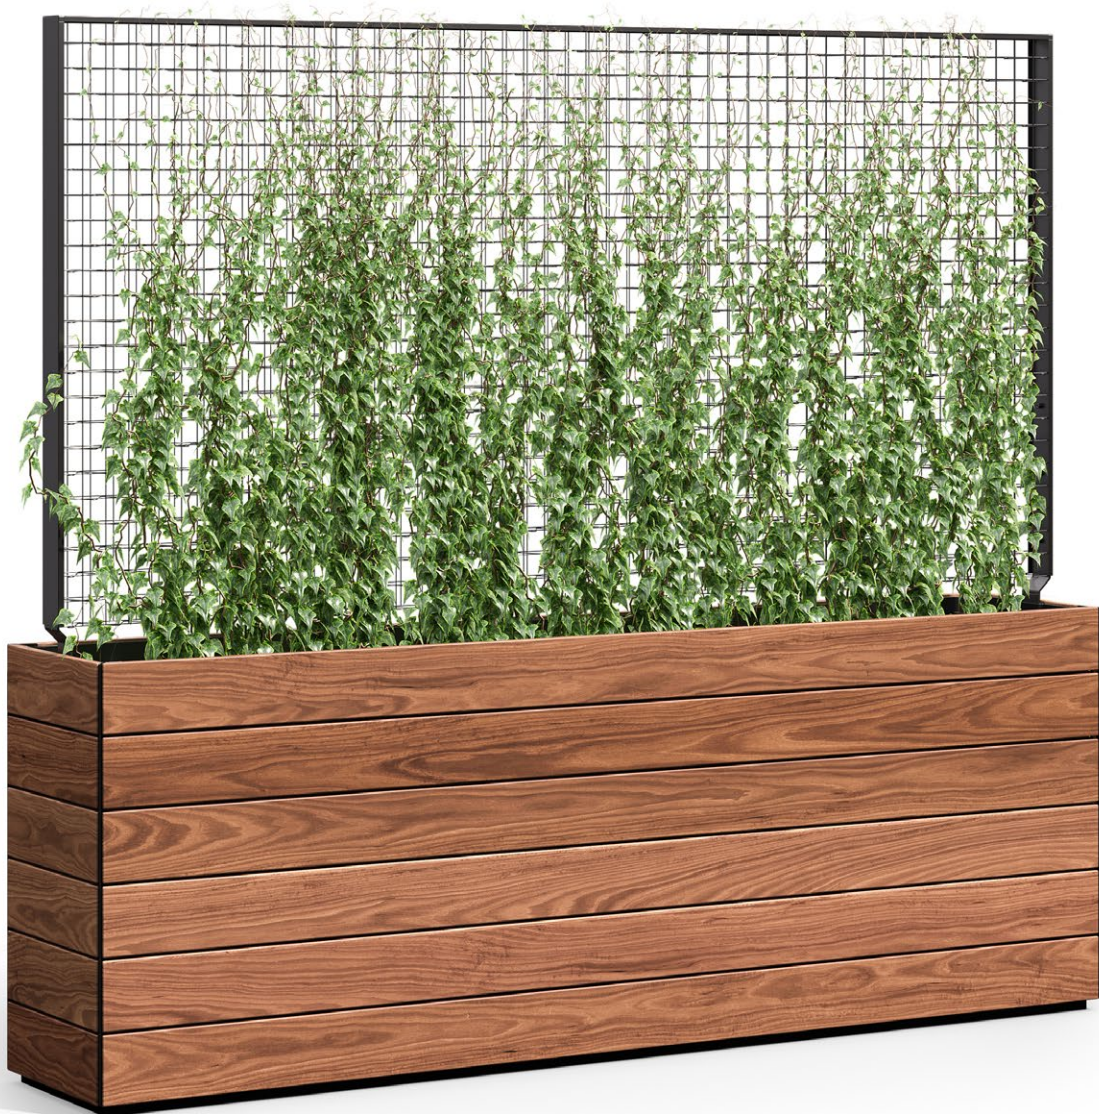

Boulevard Planters with Greenscreen® Trellis