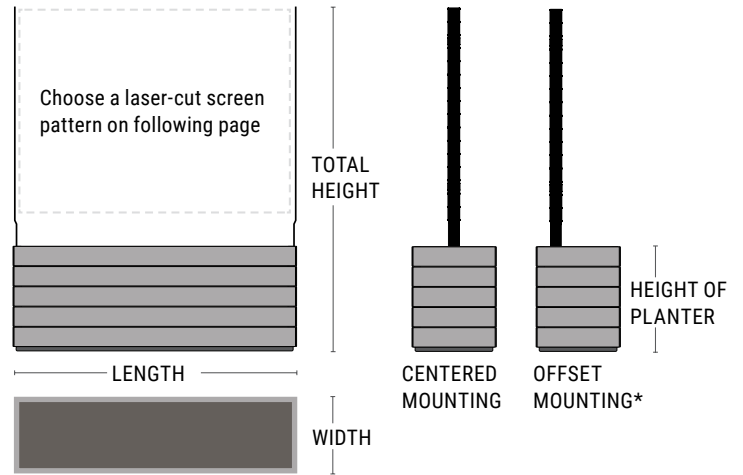

Boulevard Planters With Laser-Cut Screen

- Suitable for indoor or outdoor use
- Fiberglass liner with wood cladding
- Brackets with vertical supports
- Laser-cut screen included
- 1-5/8" drain holes available upon request
- Note: Wood top caps are not compatible, and planters are only available with 4-sided wood cladding.

* Add "-X" after product number to indicate optional offset mounting.

PRODUCT	LENGTH	WIDTH	HEIGHT OF PLANTER	TOTAL HEIGHT WITH SCREEN	WEIGHT (LBS.)	VOLUME (CUBIC FT.)	IRRIGATION	LASER-CUT SCREEN
BVX-481824-74	48"	18"	24"	74"	191	10.4	CWM-R1620-2k	Options on following page
BVX-481830-80	48"	18"	30"	80"	216	15.6	CWM-R1620-2k	Options on following page
BVX-481836-86	48"	18"	36"	86"	241	20.8	CWM-R1620-2k	Options on following page
BVX-482424-74	48"	24"	24"	74"	203	12.3	CWM-R1620-2k	Options on following page
BVX-482430-80	48"	24"	30"	80"	230	18.8	CWM-R1620-2k	Options on following page
BVX-482436-86	48"	24"	36"	86"	258	25.3	CWM-R1620-2k	Options on following page
BVX-721824-74	72"	18"	24"	74"	264	15.8	CWM-R1620-3k	Options on following page
BVX-721830-80	72"	18"	30"	80"	297	23.7	CWM-R1620-3k	Options on following page
BVX-721836-86	72"	18"	36"	86"	332	31.6	CWM-R1620-3k	Options on following page
BVX-722424-74	72"	24"	24"	74"	279	13	CWM-R1620-3k	Options on following page
BVX-722430-80	72"	24"	30"	80"	314	21.6	CWM-R1620-3k	Options on following page
BVX-722436-86	72"	24"	36"	86"	352	28.8	CWM-R1620-3k	Options on following page
BVX-961824-74	96"	18"	24"	74"	324	17	CWM-R1620-4k	Options on following page
BVX-961830-80	96"	18"	30"	80"	365	26	CWM-R1620-3k	Options on following page
BVX-961836-86	96"	18"	36"	86"	411	34.9	CWM-R1620-4k	Options on following page
BVX-962424-74	96"	24"	24"	74"	341	20.5	CWM-R1620-4k	Options on following page
BVX-962430-80	96"	24"	30"	80"	384	31.2	CWM-R1620-4k	Options on following page
BVX-962436-86	96"	24"	36"	86"	433	42	CWM-R1620-4k	Options on following page