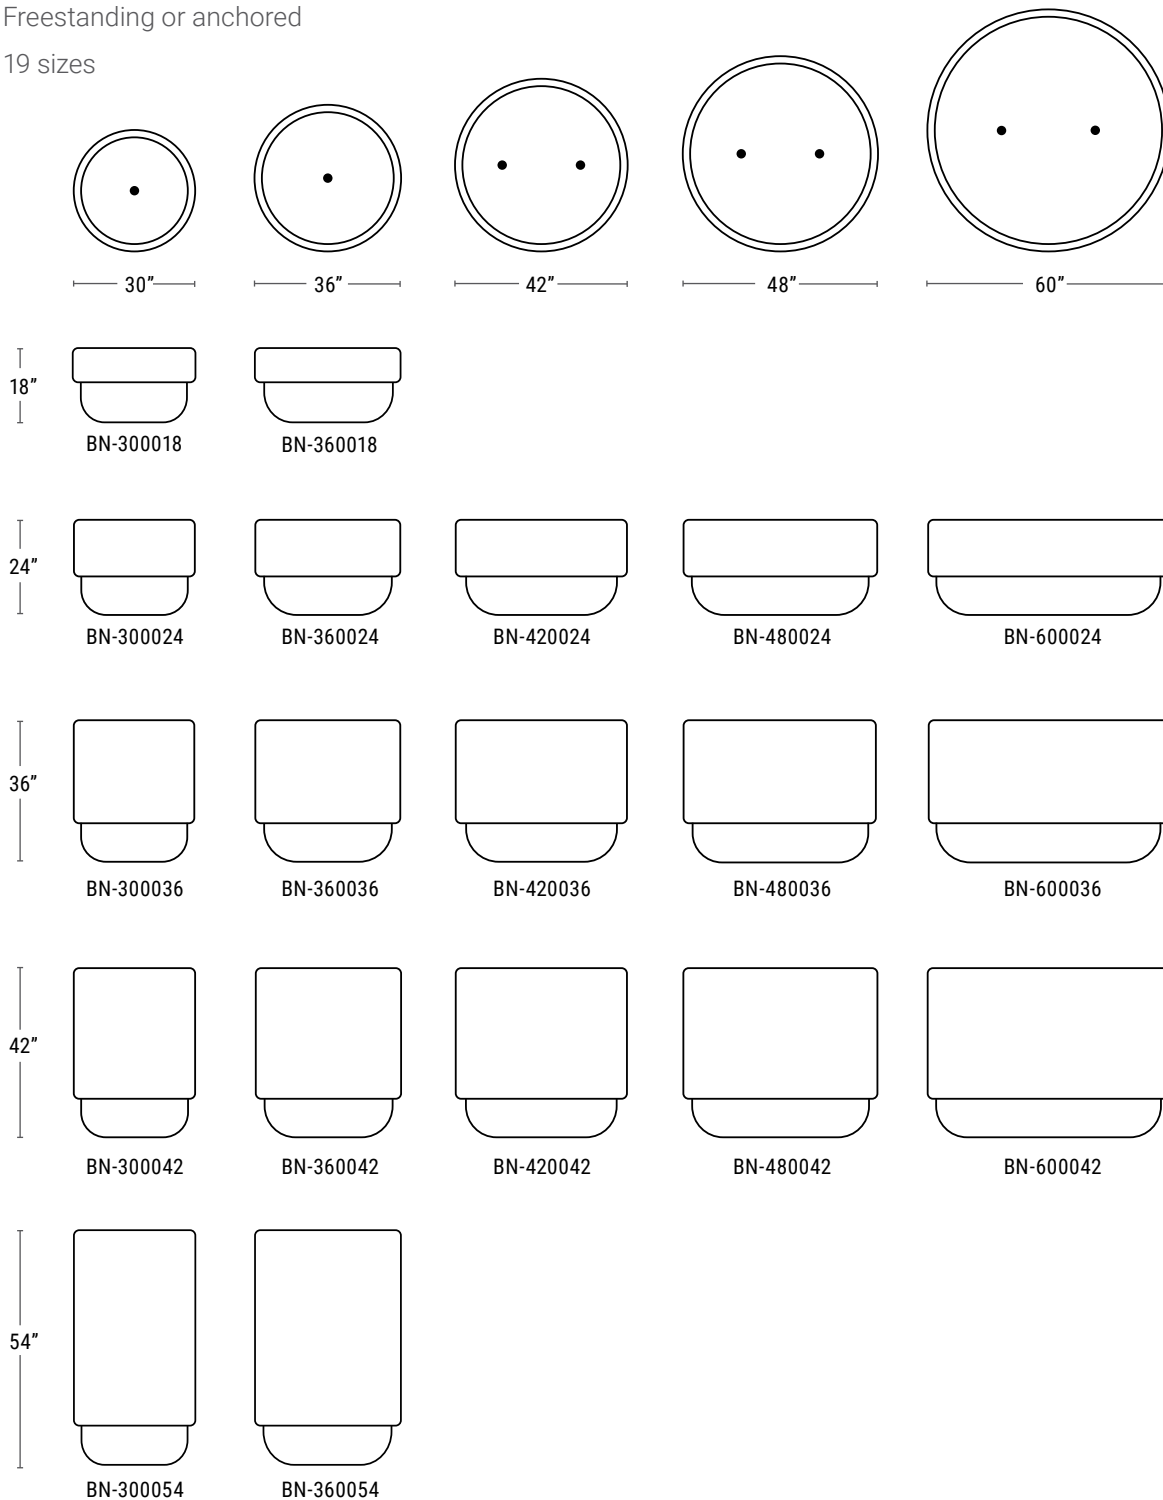

Bolinas Collection

Bold, sculptural, monumental concrete planter forms inspired by the rugged coastline of Northern California with a nod to Brutalism.

Made in Glass Fiber Reinforced Concrete (GFRC), Bolinas planters are durable in all climates and lighter than standard concrete.

Substantial in size and scale, these freestanding round planters are a stylish solution, suitable for rooftops, courtyards, high-end residential, hospitality, etc.

Bolinas Collection

- Glass Fiber Reinforced Concrete (GFRC)
- Suitable for indoor or outdoor use
- Freestanding or anchored
- 19 sizes