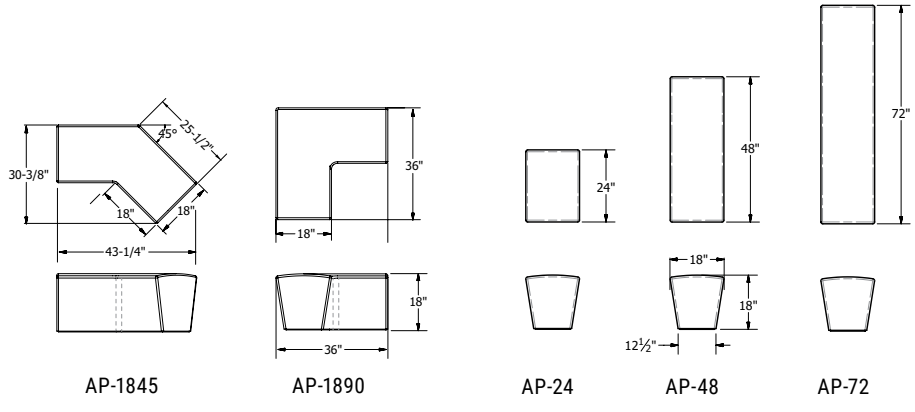

Alpha Benches

EIGHT SHAPES, FOUR STRAIGHT, TWO ANGLES, UNLIMITED CONFIGURATIONS

All have the same profile so you can create unique configurations.