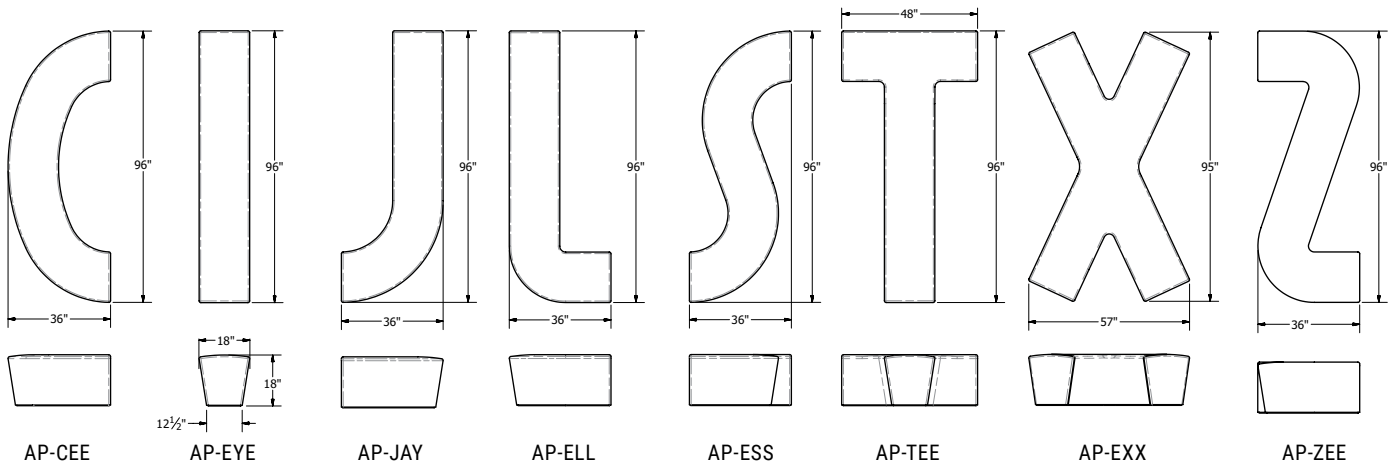

Alpha Benches

EIGHT SHAPES, FOUR STRAIGHT, TWO ANGLES, UNLIMITED CONFIGURATIONS

All have the same profile so you can create unique configurations.