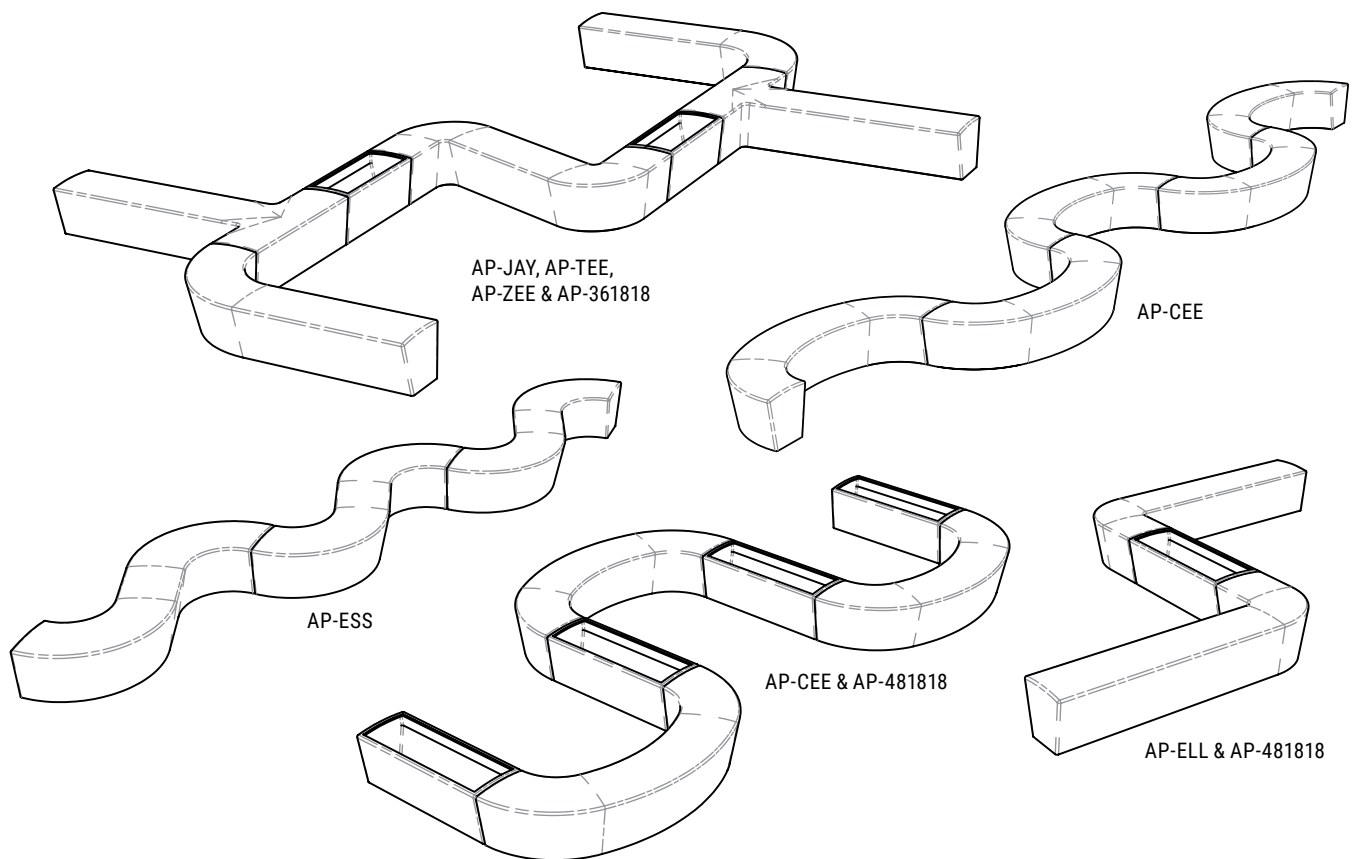

Alpha Benches

EIGHT SHAPES, FOUR STRAIGHT, TWO ANGLES, UNLIMITED CONFIGURATIONS

All have the same profile so you can create unique configurations.

ALPHA BENCH MOUNTING

OPTIONAL SKATE STOPS

Alpha Planters

- Available in six popular planter lengths designed to seamlessly match integrated Alpha seating
- Lightweight GRFC concrete - durable for high exposure areas, lightweight for rooftop installations
- Finishes and colors designed to complement urban landscapes and outdoor environments

PRODUCT	DESCRIPTION	LENGTH	WIDTH	HEIGHT	WEIGHT (LBS)
AP-241818	Alpha Collection GFRC planter	24"L	18"W	18"H	92
AP-361818	Alpha Collection GFRC planter	36"L	18"W	18"H	118
AP-481818	Alpha Collection GFRC planter	48"L	18"W	18"H	143
AP-601818	Alpha Collection GFRC planter	60"L	18"W	18"H	182
AP-721818	Alpha Collection GFRC planter	72"L	18"W	18"H	208
AP-961818	Alpha Collection GFRC planter	96"L	18"W	18"H	275

Alpha Benches

EIGHT SHAPES, SIX STRAIGHT, UNLIMITED CONFIGURATIONS

All have the same profile so you can create unique configurations.

Note: All letter benches are 96" long. Benches are available with hidden internal anchor brackets - see product drawings for details. Products are treated with medium duty sealant. Planters will be delivered with drain holes unless otherwise specified. Optional skate stops to be installed in the field.