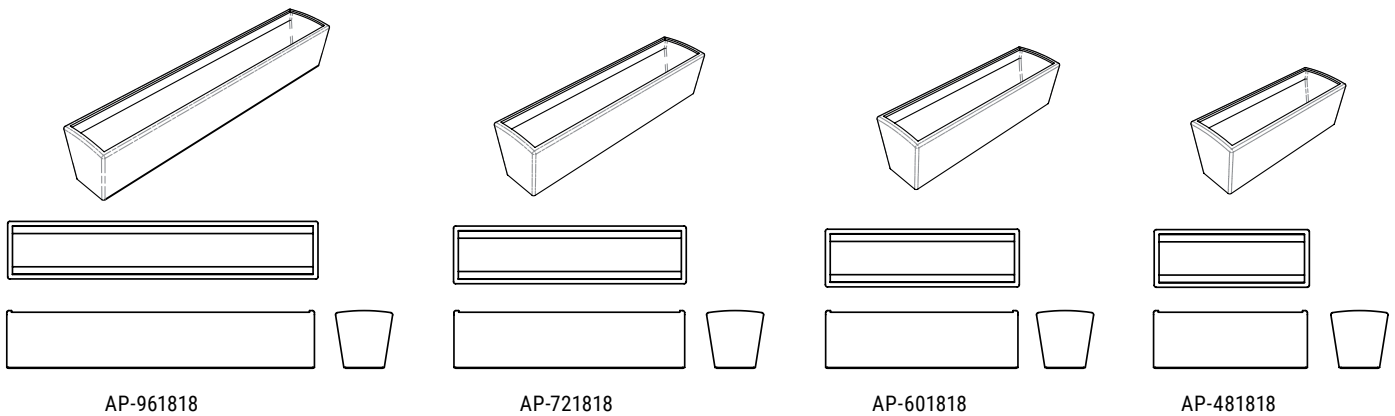

Alpha Benches

EIGHT SHAPES, FOUR STRAIGHT, TWO ANGLES, UNLIMITED CONFIGURATIONS

All have the same profile so you can create unique configurations.

ALPHA BENCH MOUNTING

OPTIONAL SKATE STOPS

Alpha Planters

- Available in six popular planter lengths designed to seamlessly match integrated Alpha seating
- Lightweight GRFC concrete - durable for high exposure areas, lightweight for rooftop installations
- Finishes and colors designed to complement urban landscapes and outdoor environments

PRODUCT	DESCRIPTION	LENGTH	WIDTH	HEIGHT	WEIGHT (LBS)
AP-241818	Alpha Collection GFRC planter	24"L	18"W	18"H	92
AP-361818	Alpha Collection GFRC planter	36"L	18"W	18"H	118
AP-481818	Alpha Collection GFRC planter	48"L	18"W	18"H	143
AP-601818	Alpha Collection GFRC planter	60"L	18"W	18"H	182
AP-721818	Alpha Collection GFRC planter	72"L	18"W	18"H	208
AP-961818	Alpha Collection GFRC planter	96"L	18"W	18"H	275

Alpha Benches

EIGHT SHAPES, SIX STRAIGHT, UNLIMITED CONFIGURATIONS

All have the same profile so you can create unique configurations.

Note: All letter benches are 96" long. Benches are available with hidden internal anchor brackets - see product drawings for details. Products are treated with medium duty sealant. Planters will be delivered with drain holes unless otherwise specified. Optional skate stops to be installed in the field.