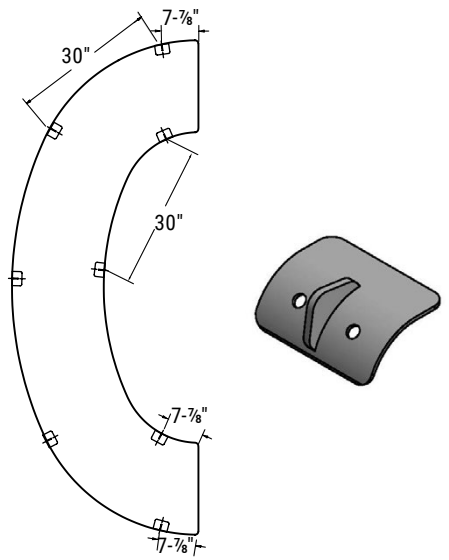

OPTIONAL SKATE STOPS