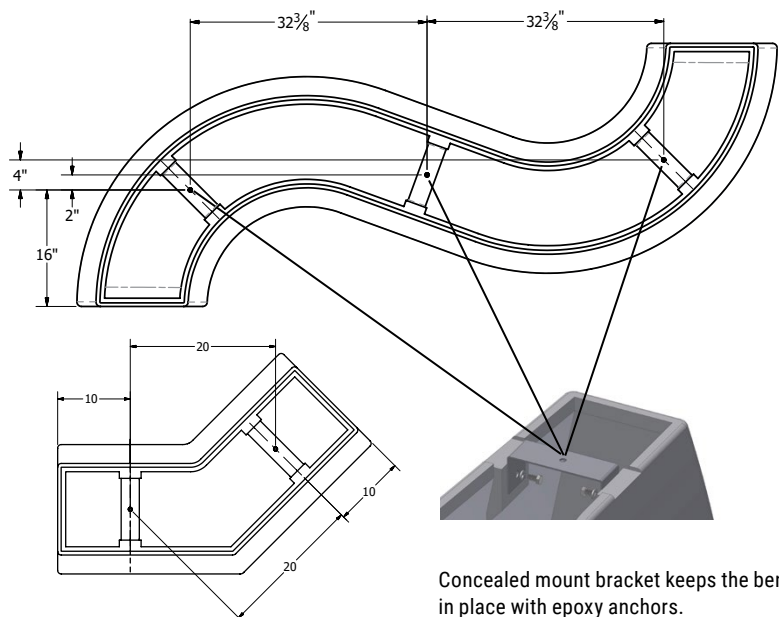

PRODUCT	DESCRIPTION	LENGTH	WIDTH	HEIGHT	WEIGHT (LBS)
AP-CEE	Alpha Collection GFRC concrete letter "C" bench	96"L	36"W	18"H	387
AP-EYE	Alpha Collection GFRC concrete letter "I" bench	96"L	18"W	18"H	354
AP-JAY	Alpha Collection GFRC concrete letter "J" bench	96"L	36"W	18"H	376
AP-ELL	Alpha Collection GFRC concrete letter "L" bench	96"L	36"W	18"H	397
AP-ESS	Alpha Collection GFRC concrete letter "S" bench	96"L	36"W	18"H	384
AP-TEE	Alpha Collection GFRC concrete letter "T" bench	96"L	48"W	18"H	454
AP-EXX	Alpha Collection GFRC concrete letter "X" bench	96"L	57"W	18"H	592
AP-ZEE	Alpha Collection GFRC concrete letter "Z" bench	96"L	36"W	18"H	452
AP-24	Alpha Collection GFRC straight bench	24"L	18"W	18"H	113
AP-48	Alpha Collection GFRC straight bench	48"L	18"W	18"H	193
AP-72	Alpha Collection GFRC straight bench	72"L	18"W	18"H	273
AP-1845	Alpha Collection GFRC 45° angle bench	43"L	43"W	18"H	177
AP-1890	Alpha Collection GFRC 90° angle bench	36"L	36"W	18"H	211
AST	Optional stainless steel skate stop for bench, surface mounted with two SS panhead 3/8" x 3/4" screws and expansion anchors included.	--	3"	--	1

Alpha Benches

EIGHT SHAPES, FOUR STRAIGHT, TWO ANGLES, UNLIMITED CONFIGURATIONS

All have the same profile so you can create unique configurations.

ALPHA BENCH MOUNTING

OPTIONAL SKATE STOPS

Alpha Planters

- Available in six popular planter lengths designed to seamlessly match integrated Alpha seating
- Lightweight GRFC concrete - durable for high exposure areas, lightweight for rooftop installations
- Finishes and colors designed to complement urban landscapes and outdoor environments